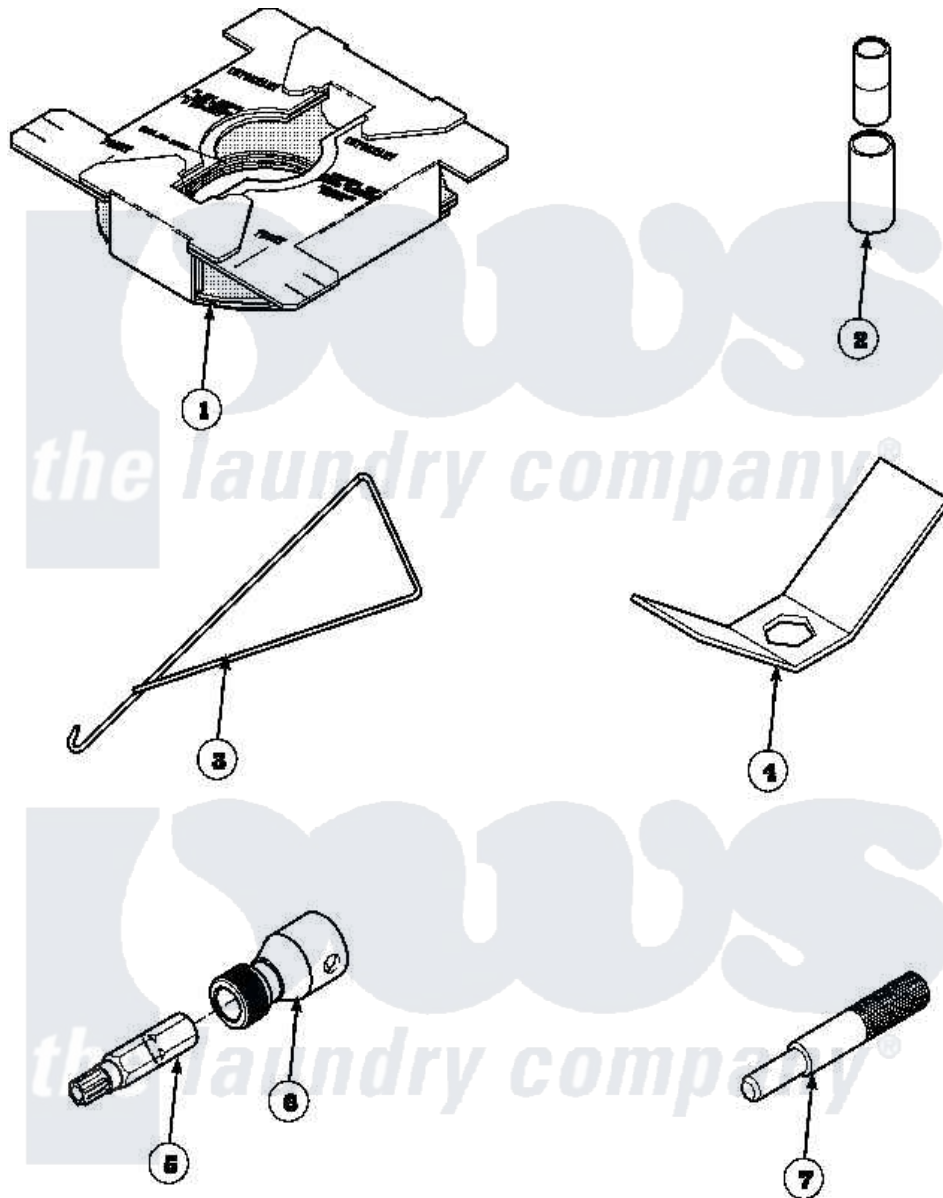

Amana LW8413W2B (BOM: PLW8413W2 B) 16 - SPECIAL TOOLS

Amana Residential Amana LW8413W2B (BOM: PLW8413W2 B) Washer Parts Parts Diagram 16 - SPECIAL TOOLS
 Click on the part number to view part

Item	Original Part Number	Replaced By	Status	Part Description
1	36926		Not Available	BRACE, SHIPPING
2	242P4			Installer, Spring
3	289P4	321P4		Hook, Spring
4	237P4	306P4		Hex Wrench
5	282P4			T25 Tamper Resistant Bit
6	24161			Torx Bit Holder
7	305P4		Not Available	TOOL, TRANSMISSION PI
NI	555P3	725P3		Kit