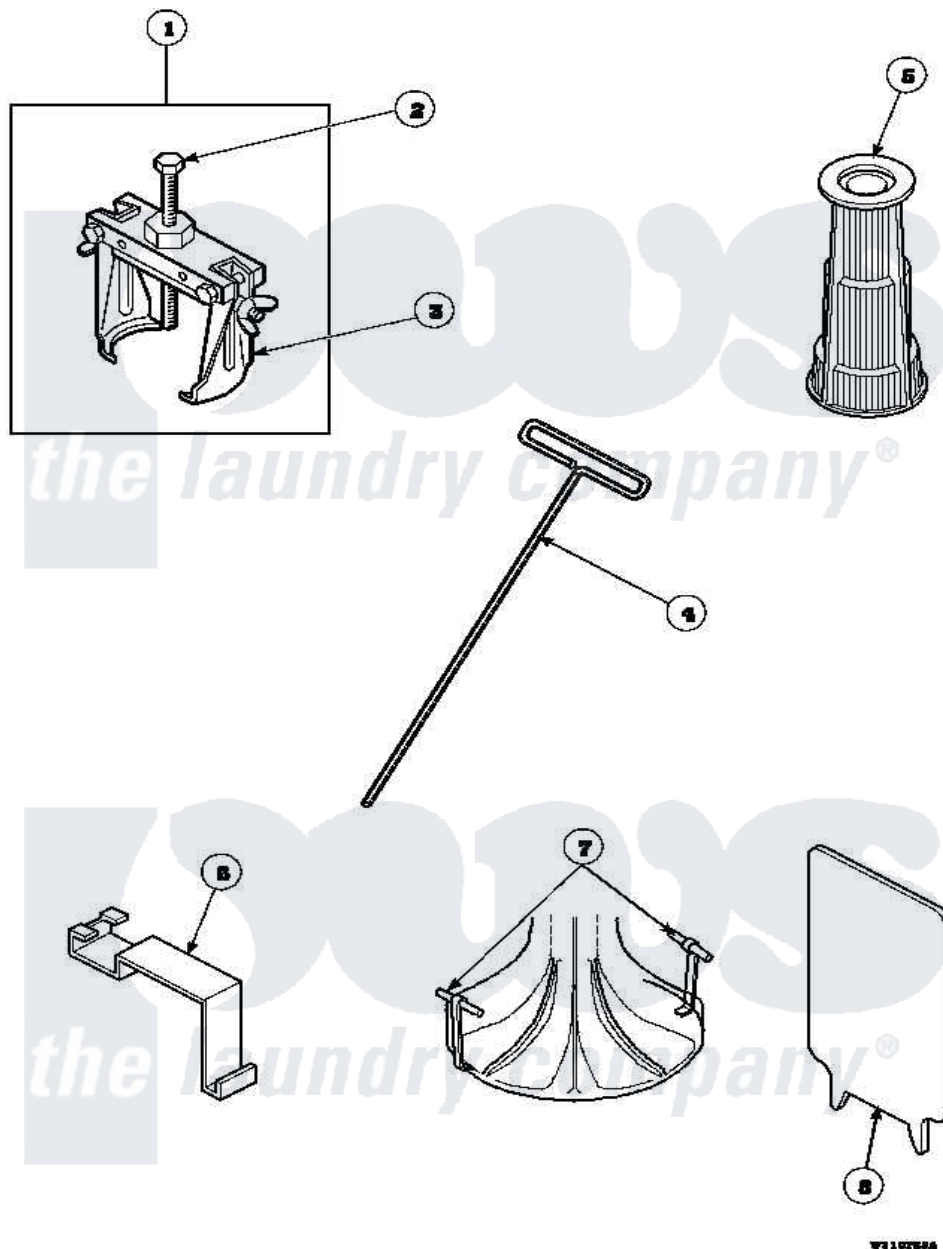

# Amana LW8413W2B (BOM: PLW8413W2 B) 17 - SPECIAL TOOLS

Amana Residential Amana LW8413W2B (BOM: PLW8413W2 B) Washer Parts Parts Diagram 17 - SPECIAL TOOLS

[Click on the part number to view part](#)

Item	Original Part Number	Replaced By	Status	Part Description
1	<a href="#">294P4</a>			Bell Tool
2	<a href="#">294P4B</a>			Drive Bell Bolt
3	<a href="#">294P4A</a>			Jaw, Drive Bell Tool
4	291P4		Not Available	WRENCH, T - ALLEN
5	<a href="#">293P4</a>			Seal Tool
6	<a href="#">273P4</a>			Tub Cover Gasket Tool
7	<a href="#">254P4P</a>			Agitator Hooks
8	<a href="#">272P4</a>			Tool, Lid Switch Instal
NI	555P3	<a href="#">725P3</a>		Kit