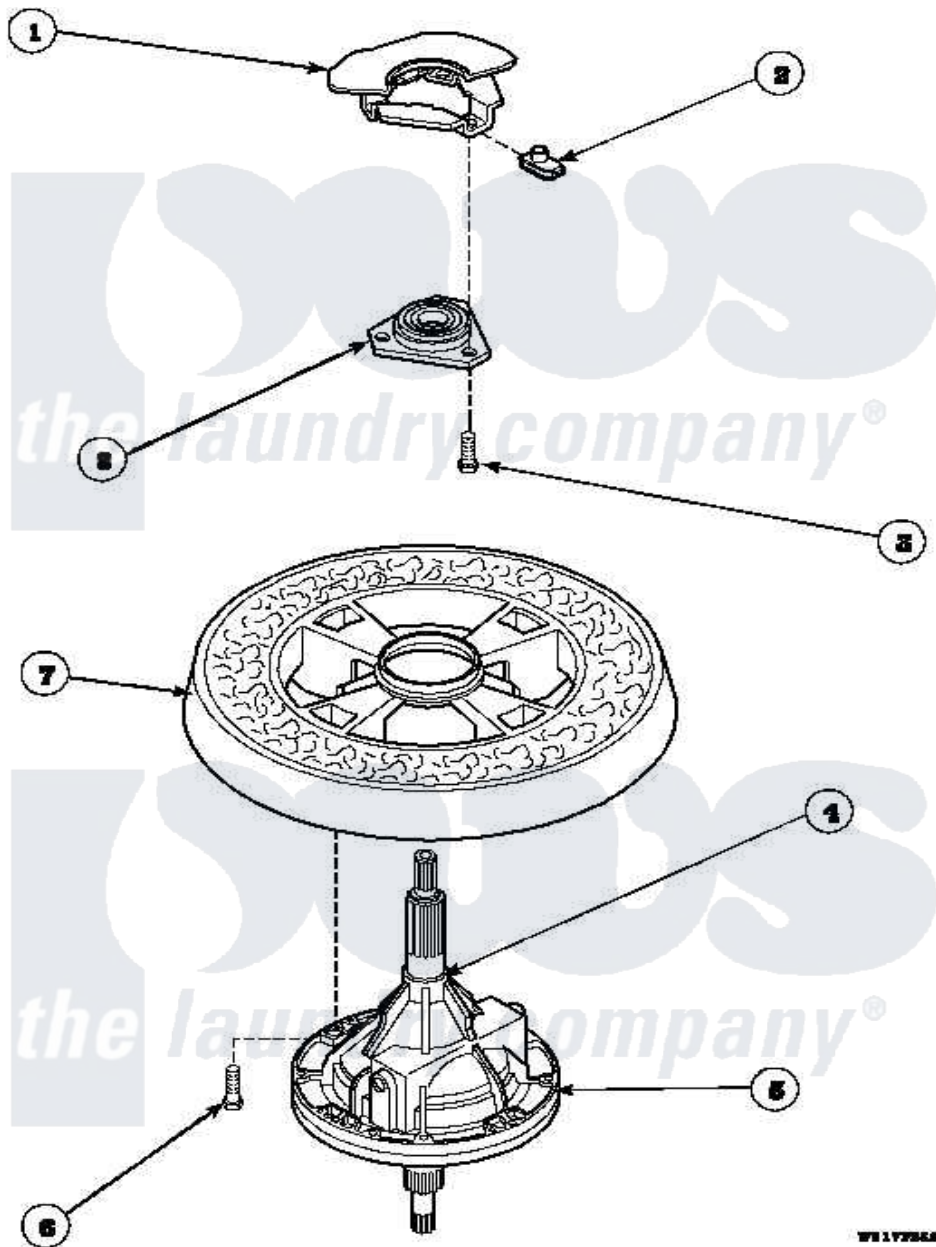

# Amana LW8413W2B (BOM: PLW8413W2 B) 19 - TRANSMISSION ASSY AND BALANCING RING

Amana Residential Amana LW8413W2B (BOM: PLW8413W2 B) Washer Parts Parts Diagram 19 - TRANSMISSION ASSY AND BALANCING RING  
 Click on the part number to view part

Item	Original Part Number	Replaced By	Status	Part Description
1	<a href="#">34438P</a>			Assembly, Outer Tub
2	<a href="#">27222</a>			Nut, Retainer 5/16-18
3	36991	<a href="#">3400500</a>		Bolt, 3405245 5/16-18 X 3/4
4	<a href="#">27604P</a>			Never-Seeze 1 Oz Tube
5	<a href="#">34526P</a>			Assembly, Transmission
6	37047		Not Available	SCREW, CAP
7	34731		Not Available	ASSY,BALANCE RING-COMPL
8	27182	<a href="#">40004201P</a>		Main Bearing Assembly