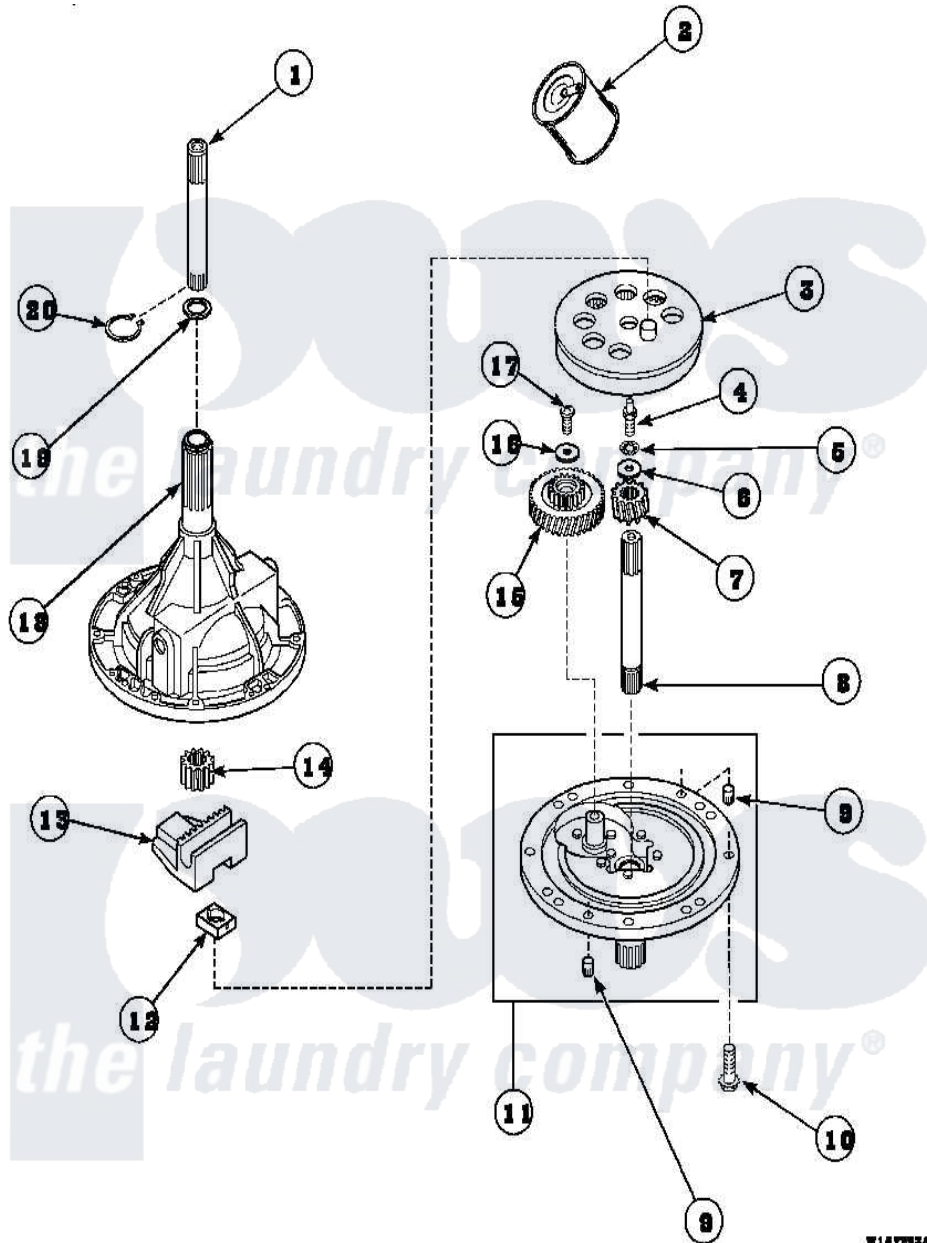

Amana LW8463L2 (BOM: PLW8463L2) 01 - 34526P TRANSMISSION ASSY

Amana Residential Amana LW8463L2 (BOM: PLW8463L2) Washer Parts Parts Diagram 01 - 34526P TRANSMISSION ASSY

W107782A

Click on the part number to view part

Item	Original Part Number	Replaced By	Status	Part Description
1	Y36570			Shaft, Output
2	27243P			Oil, CW Transmission F-
3	26577			Assembly, Gear And Stud
4	27030		Not Available	SCREW, 1/4-20 SPECIAL
5	21456			Lockwasher, 1/4 Intshkp
6	26509	40041501		Washer
7	36562			Pinion, Drive
8	34853			Shaft, Input
9	27172			Pin, Dowel
10	32814		Not Available	SCREW, 1/4-20X7/8 SERRA
11	38290			Assembly, Cover
12	26493			Slide
13	Y31526			Rack
14	27003			Pinion, Agitator
15	29161			Gear, Reduction
16	29260		Not Available	WASHER

17	29273		Screw, 1/4-20 X 3/8
18	33223	Not Available	ASSY,TRANSMISSION CASE
19	35092		Washer, 3628id X 1.00 X .056
20	27197		Ring, Retaining
NI	37577P	Not Available	SEALANT