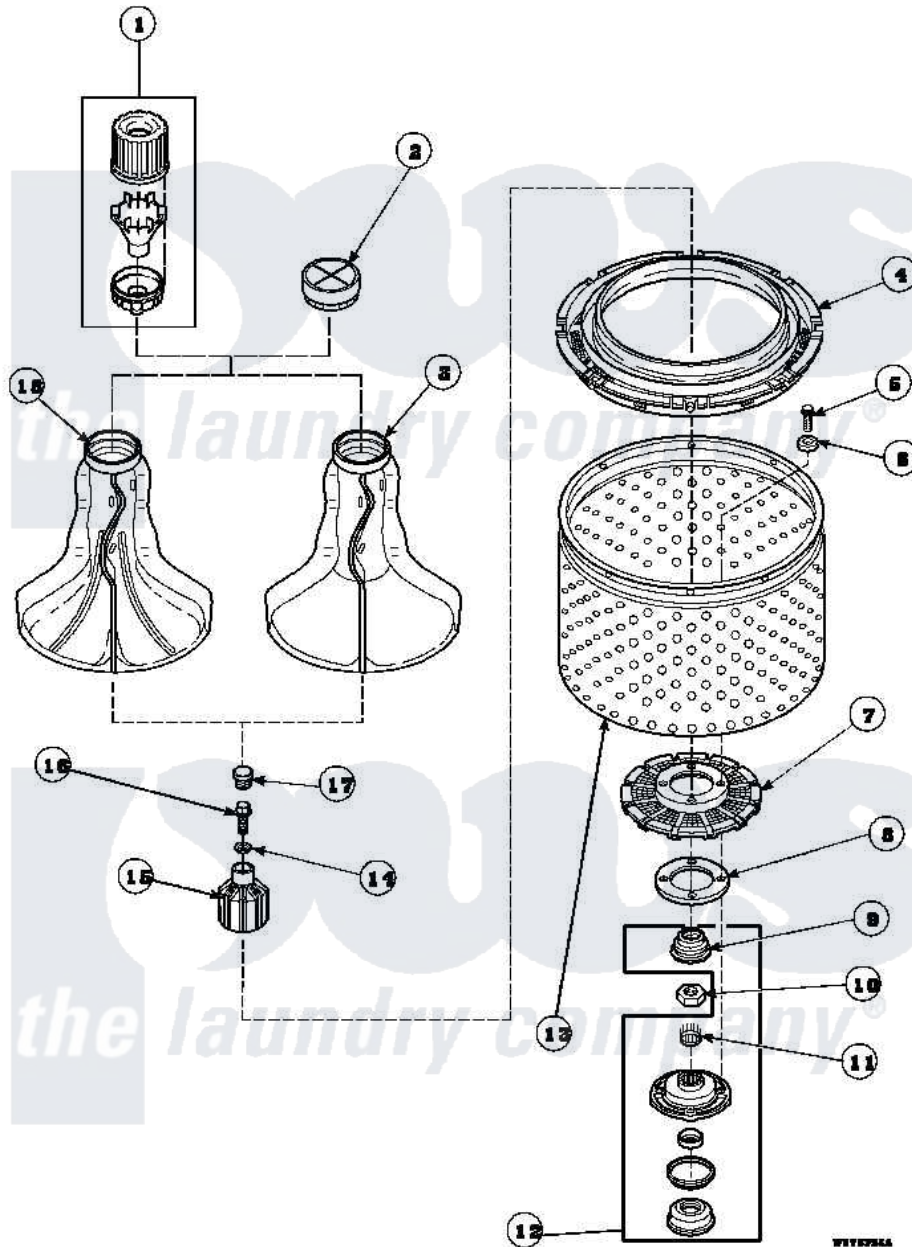

Amana LW8463L2 (BOM: PLW8463L2) 02 - AGITATOR/DRIVE BELL/SEAL KIT/TUB & HUB

Amana Residential Amana LW8463L2 (BOM: PLW8463L2) Washer Parts Parts Diagram 02 - AGITATOR/DRIVE BELL/SEAL KIT/TUB & HUB

Click on the part number to view part

Item	Original Part Number	Replaced By	Status	Part Description
1	36542	40002101W		Assembly, Fabric Softner
2	36515			Cap, Agitator
3	36507	40000501W		Agitator, Flex Vane
4	35035			Guard, Clothes
5	27202	W10116787		Screw
6	28094			Gasket
7	32998	39371		Filter Lin
9	36425	40016101		Seal, Bell Drive
10	Y29220	40016301		Nut, Lock
11	29728	40008301		Insert, Spline
12	495P3	R9900552		Hub And Seal
13	33501P	R9900144		Kit- Wash
14	36472			O-Ring
15	36443P	R9900189		Kit, Drive Bell And Seal
16	34288	40065102		Screw, Shoulder 1/4