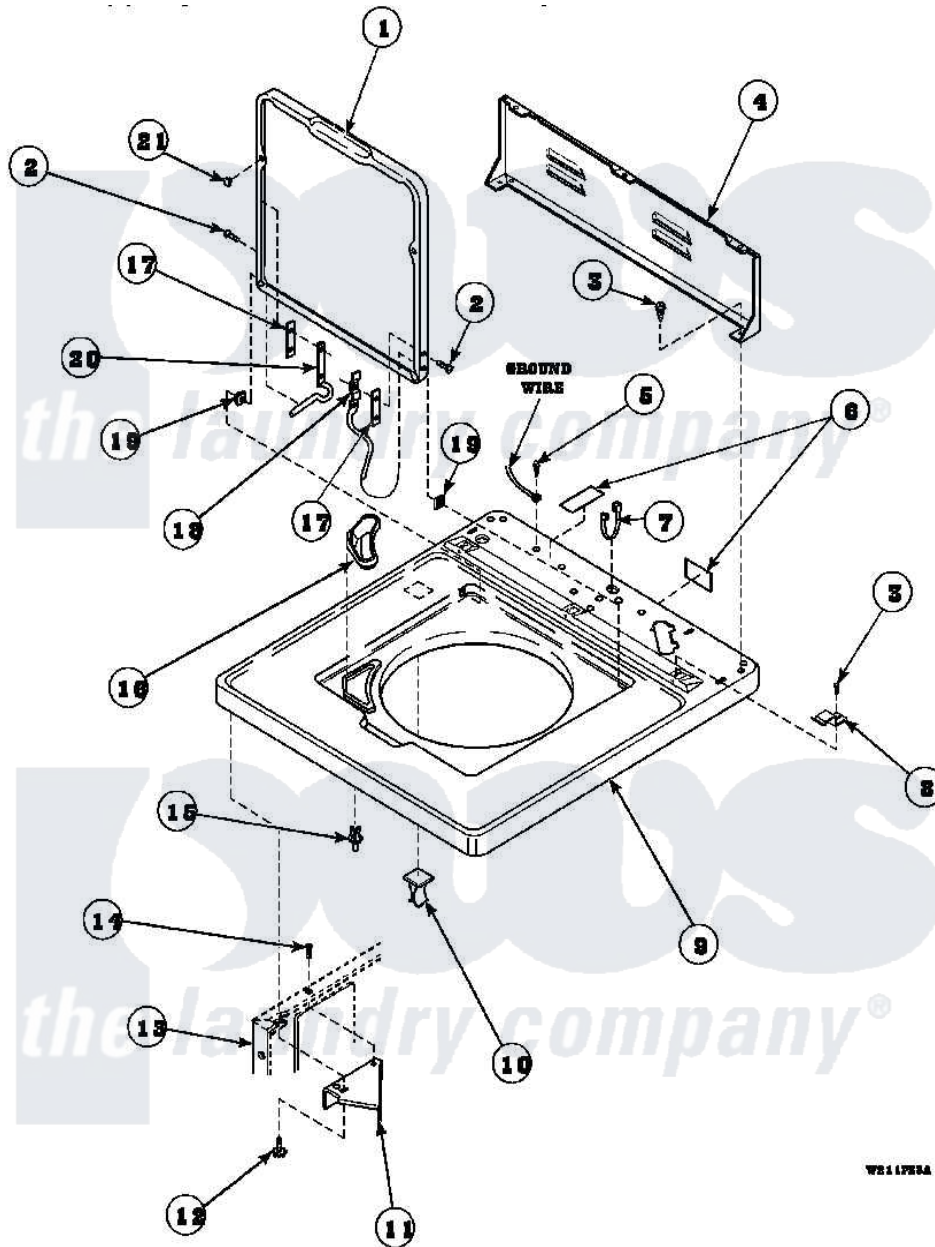

**Amana LW8463L2 (BOM: PLW8463L2) 04 - CAB TOP/LOADING DR & CTRL HOOD REAR PAN**

WB11793A

Amana Residential Amana LW8463L2 (BOM: PLW8463L2) Washer Parts Parts Diagram 04 - CAB TOP/LOADING DR & CTRL HOOD REAR PAN

[Click on the part number to view part](#)

Item	Original Part Number	Replaced By	Status	Part Description
1	33541P		Not Available	LID
2	34337	<a href="#">W10119828</a>		Screw, Lid Hinge Mounting
3	23962	<a href="#">W10116760</a>		Screw
4	34903		Not Available	PANEL, BACK HOOD (USE 37782)
5	<a href="#">52909</a>			Screw, 10B-16 X 1/2 HeX
6	24903		Not Available	STICKER,DISCONNECT POW
7	21903	<a href="#">211881</a>		Grommet, Cord Part Not Used-Gas Models Only
8	35887	<a href="#">40063901</a>		Clip, Hold Down
9	34902P		Not Available	TOP
10	36519		Not Available	CLIP
11	<a href="#">36034</a>			Bracket, Director-Module
12	Y31644	<a href="#">27001200</a>		Screw
13	34475P		Not Available	CABINET

14	36035	Not Available	SCREW,8-18X3/8 PHIL FLT HD
15	<a href="#">56534</a>		Barrel, Support
16	34776	Not Available	DISPENSER,BLEACH
17	<a href="#">34338</a>		Gasket, Hinge
18	<a href="#">36437</a>		Hinge, Lid R
19	33446	<a href="#">40008201</a>	Bushing, Hinge
20	<a href="#">36513</a>		Hinge, Left
21	21685	<a href="#">40038001</a>	Bumper
NI	<a href="#">26594P</a>		Grease, Silicone - 2 Oz Tube