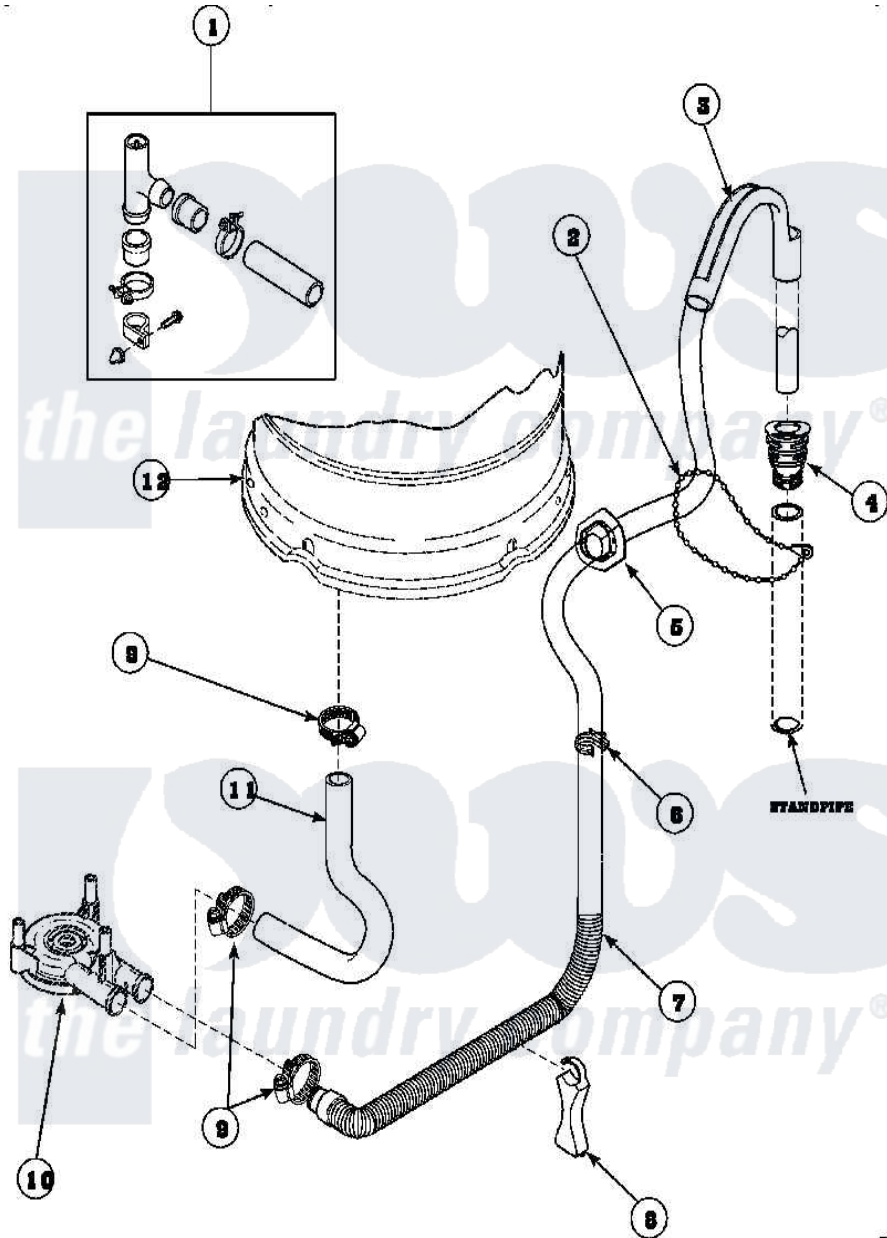

Amana LW8463L2 (BOM: PLW8463L2) 05 - DRAIN HOSE AND SIPHON BREAK

Amana Residential Amana LW8463L2 (BOM: PLW8463L2) Washer Parts Parts Diagram 05 - DRAIN HOSE AND SIPHON BREAK

[Click on the part number to view part](#)

Item	Original Part Number	Replaced By	Status	Part Description
1	562P3	76660		Break-Sphn
2	33489	8539404		Tie-Wire
3	33615	22003814		Retainer, Drain Hose
4	36878	40008101		Adapter, Standpipe
5	32219			Relief, Strain
6	36014			Clip, Retainer-Hose
7	37245	40053901		Hose, Drain
8	36522			Hose Support
9	36802	285655		Clamp, Hose
10	36863P	27001233		Pump
11	35753			Hose, Tub To Pump-Ddp
12	34438P			Assembly, Outer Tub