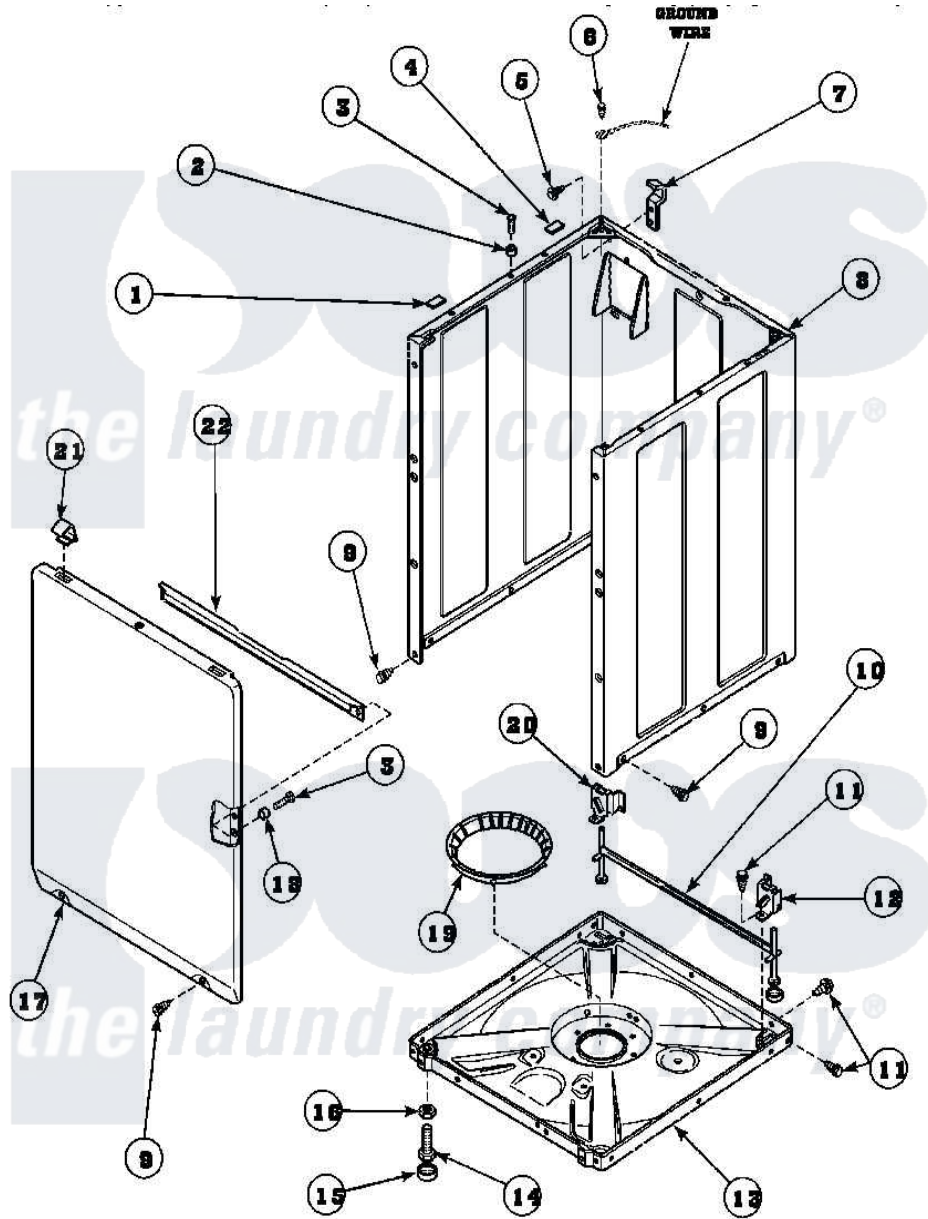

Amana LW8463L2 (BOM: PLW8463L2) 06 - FRONT PANEL, BASE ASSY AND CABINET ASSY

W1142728A

Amana Residential Amana LW8463L2 (BOM: PLW8463L2) Washer Parts Parts Diagram 06 - FRONT PANEL, BASE ASSY AND CABINET ASSY
 Click on the part number to view part

Item	Original Part Number	Replaced By	Status	Part Description
1	Y56128			Pad, Bumper
2	56079	505187		Locator, Panel
3	32671	Y014874		Screw, Idler Arm And Sleeve
4	36226			Pad, Bumper .25
5	34499		Not Available	SCREW, No.10B X 1/4 TAP IN HX
6	23962	W10116760		Screw
7	Y27103			Hinge, Hold-Down Lug
8	34475P		Not Available	CABINET
9	27196	27001200		Screw
10	34443			Assembly, Leg And Stabilizer
11	35148		Not Available	SCREW, 1/4-14 X 3/8 HX HD
12	36036		Not Available	BRACKET, SLL-RIGHT
13	36599P			Assembly Nut/ Leg Base
14	Y34319	22003428		Leg, Adjustable

15	34318	40016001	Foot, Rubber
16	Y21899	40038101	Nut, Leg
17	34656P		Not Available NOT GOOD No. SEE NOTE PNL, FRONT
18	28102		Locator, Panel
19	36108		Not Available SNUBBER PAD & ISOLATOR
20	36037		Bracket, SII-Left
21	35865		Clip, Hold-Down Front Panel
22	Y35097		Not Available BRACE, FRT PNL