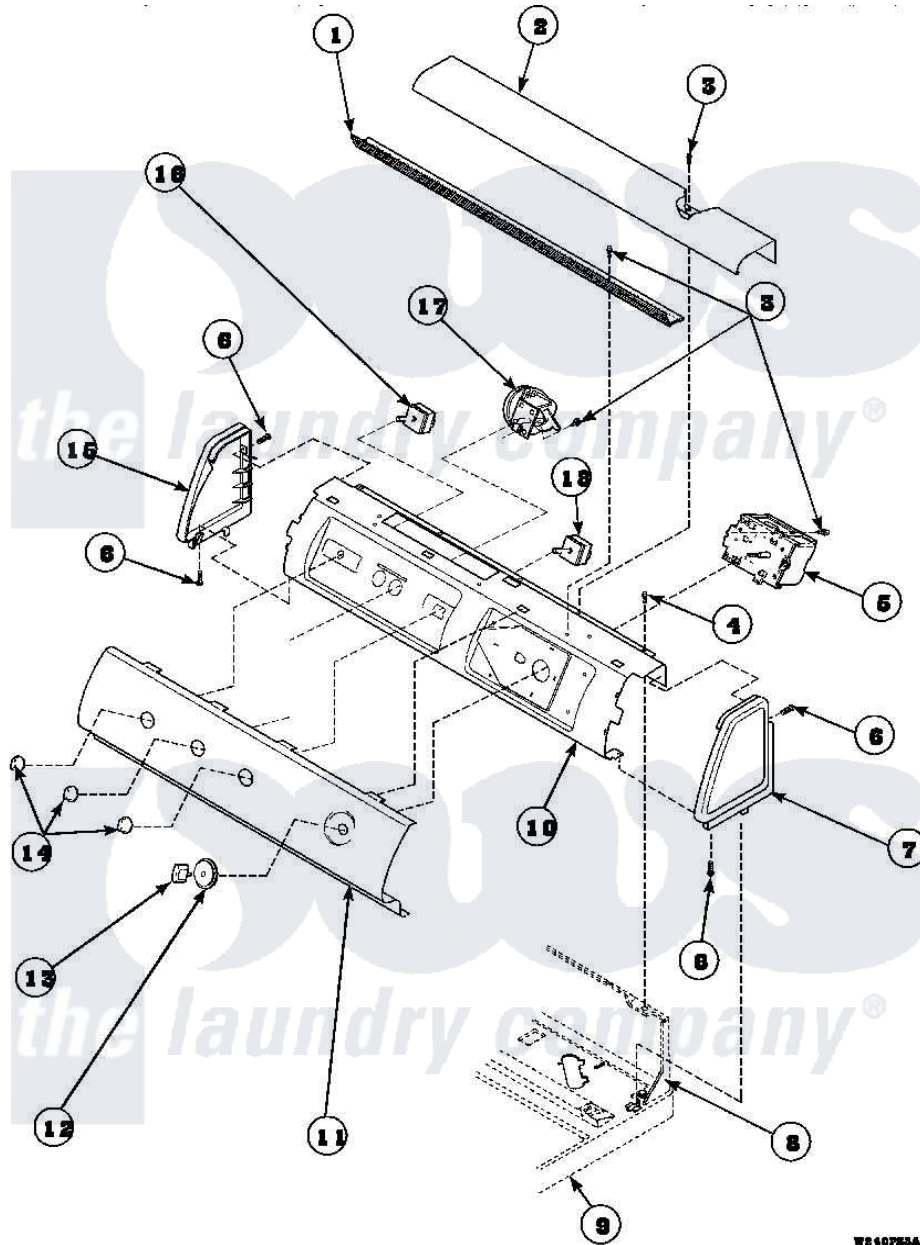

Amana LW8463L2 (BOM: PLW8463L2) 08 - GRAPHIC PANEL, CTRL MTG PLATE AND CTRLS

Amana Residential Amana LW8463L2 (BOM: PLW8463L2) Washer Parts Parts Diagram 08 - GRAPHIC PANEL, CTRL MTG PLATE AND CTRLS

[Click on the part number to view part](#)

Item	Original Part Number	Replaced By	Status	Part Description
2	34824		Not Available	TOP COVER
3	23962	W10116760		Screw
4	34904	489355		Screw, 8 X 1/2
6	501086	90767		Screw, 8A X 3/8 HeX Washer Head Tapping
7	34817		Not Available	END CAP(RIGHT)
8	34903		Not Available	PANEL, BACK HOOD (USE 37782)
9	34902P		Not Available	TOP
10	34821		Not Available	CONTROL MOUNTING PLATE
12	36700		Not Available	TIMER KNOB SKIRT
13	35333		Not Available	TIMER KNOB
14	36701		Not Available	KNOB, TEMP
15	34818		Not Available	END CAP(LEFT)
16	36335	40046601		Switch, Temperature Select