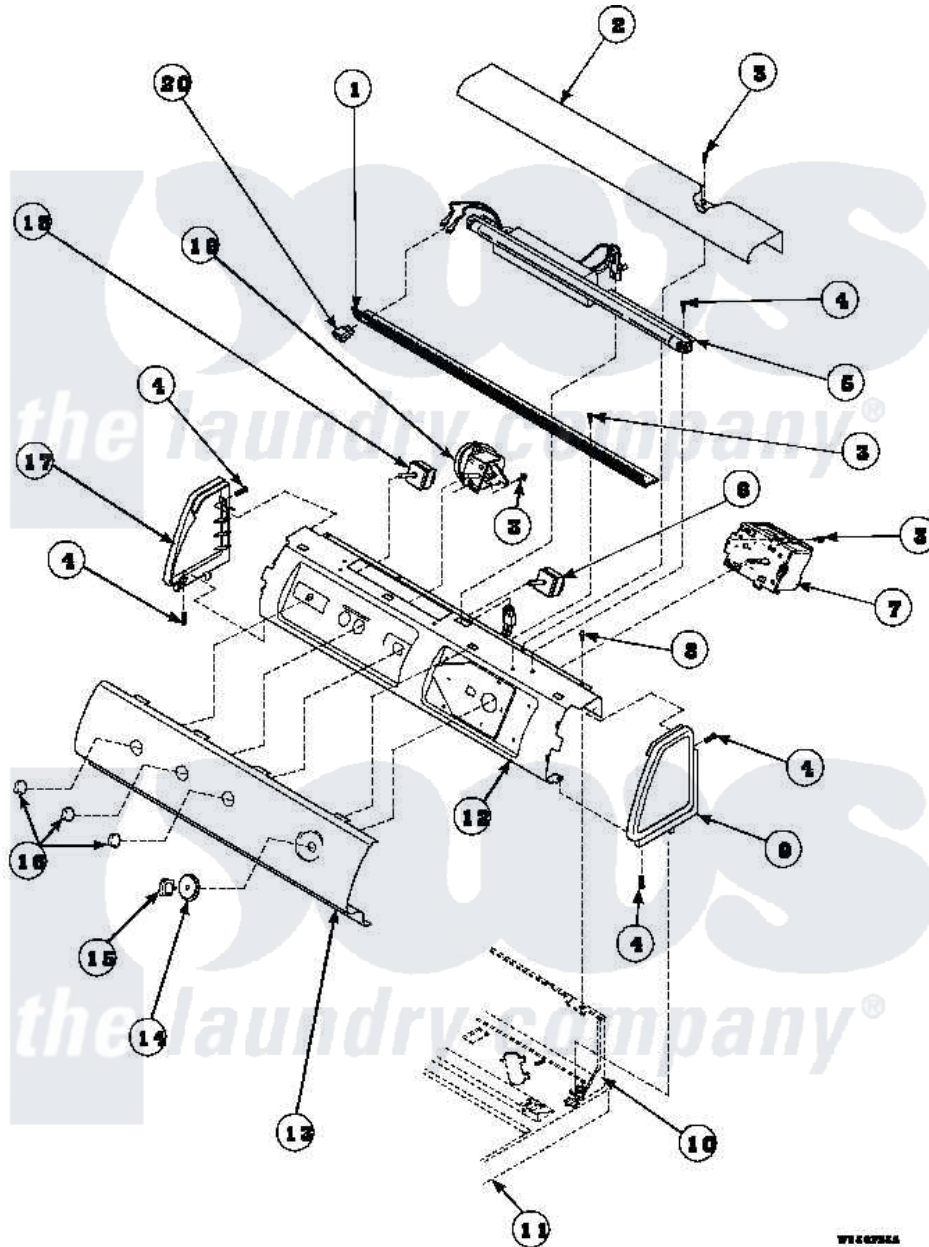

Amana LW8463L2 (BOM: PLW8463L2) 09 - GRAPHIC PANEL, CTRL MTG PLATE AND CTRLS

Amana Residential Amana LW8463L2 (BOM: PLW8463L2) Washer Parts Parts Diagram 09 - GRAPHIC PANEL, CTRL MTG PLATE AND CTRLS

Click on the part number to view part

Item	Original Part Number	Replaced By	Status	Part Description
1	34829			Diffuser, Lamp-Clear
2	34824		Not Available	TOP COVER
3	23962	W10116760		Screw
4	501086	90767		Screw, 8A X 3/8 HeX Washer Head Tapping
5	34836			Assembly, Fluorescent Light
6	35118	40039501		Switch, Speed
7	36773			Timer, 5 Cycle
8	34904	489355		Screw, 8 X 1/2
9	34817		Not Available	END CAP(RIGHT)
10	34903		Not Available	PANEL, BACK HOOD (USE 37782)
11	34902P		Not Available	TOP
12	34821		Not Available	CONTROL MOUNTING PLATE
13	36616			Graphic Panel

14	36700	Not Available	TIMER KNOB SKIRT
15	35333	Not Available	TIMER KNOB
16	36701	Not Available	KNOB, TEMP
17	34818	Not Available	END CAP(LEFT)
18	36335	40046601	Switch, Temperature Select
19	36045	40055101	Switch, Pressure
20	35038	Not Available	SWITCH/ WHITE