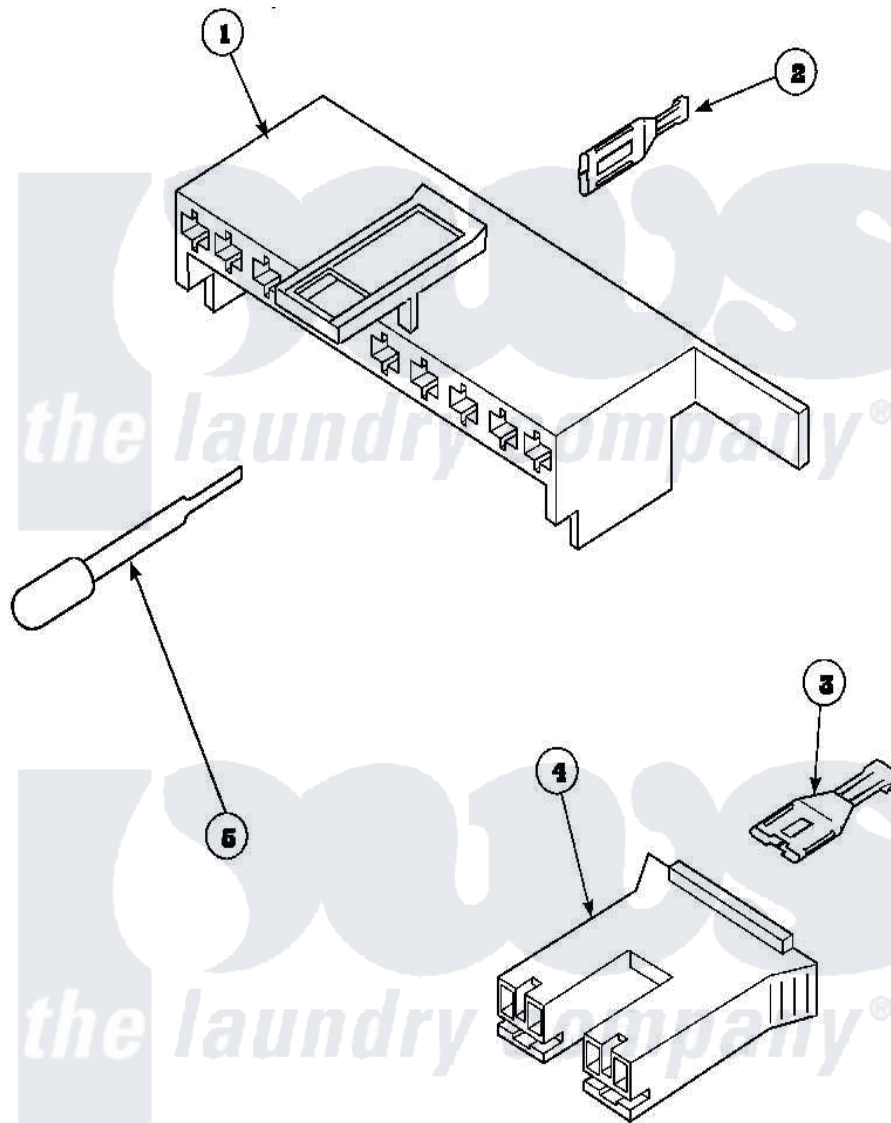

Amana LW8463L2 (BOM: PLW8463L2) 11 - MIXING VLV, CONN BLOCKS, TERM, EXTRACTOR

W1144284

Amana Residential Amana LW8463L2 (BOM: PLW8463L2) Washer Parts Parts Diagram 11 - MIXING VLV, CONN BLOCKS, TERM, EXTRACTOR
 Click on the part number to view part

Item	Original Part Number	Replaced By	Status	Part Description
1	34677			10 Circuit Plug
2	Y00188			Molex Terminal
3	Y00121		Not Available	SPADE TERMINAL(12 GAUGE) (1/4 INCH-(2) 18 GAUGE WIRES O
4	34676			Plug
"	34675		Not Available	PLUG
5	283P4			Terminal Extractor Tool
NI	35349			Assembly, Wiring Harness-Hood
"	36278			Harness, Wire