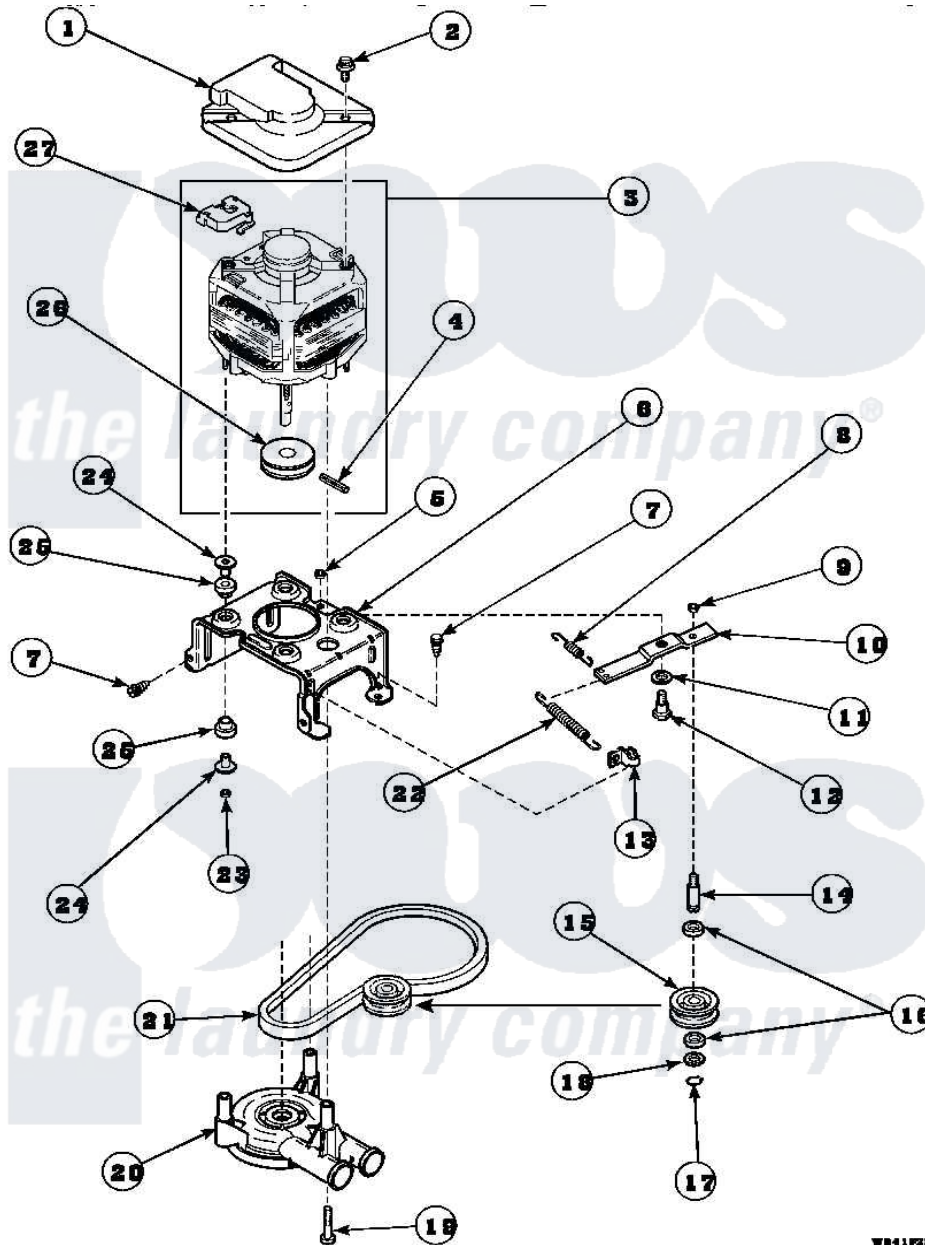

Amana LW8463L2 (BOM: PLW8463L2) 12 - MOTOR, MTG BRKT, BELT, PUMP & IDLER ASSY

WB11P20A

Amana Residential Amana LW8463L2 (BOM: PLW8463L2) Washer Parts Diagram 12 - MOTOR, MTG BRKT, BELT, PUMP & IDLER ASSY  
 Click on the part number to view part

Item	Original Part Number	Replaced By	Status	Part Description
1	34754	<a href="#">40112301</a>		Shield, Motor
2	36639	<a href="#">4312464</a>		Screw
3	34571P	<a href="#">27001215</a>		Motor W/Pulley
4	<a href="#">23750</a>			Pin, Roll
5	52566	<a href="#">27001225</a>		Nut, Jam Mid Lock 1/4-20
6	34890		Not Available	BRACKET,MOTOR MOUNT
"	<a href="#">37415P</a>			Kit, Motor Brkt
"	37415	<a href="#">37415P</a>		Kit, Motor Brkt
7	Y31645	<a href="#">27001200</a>		Screw
8	30620		Not Available	SPRING,IDLER LEVER HEL
9	28803	<a href="#">2221070</a>		Clamp, Nylon
10	31054	<a href="#">40041002</a>		Lever, Idler
"	37443	<a href="#">40041002</a>		Lever, Idler
11	81392	<a href="#">40054701</a>		Washer
12	27229	<a href="#">40038901</a>		Screw, 1/4-20

13	<a href="#">28849</a>		Clip, Spring
14	<a href="#">28802</a>		Shaft, Idler
15	28800	Not Available	WHEEL, IDLER
16	<a href="#">Y29443</a>		Washer, Felt
17	<a href="#">23748</a>		Ring, Retaining
18	<a href="#">52549</a>		Washer, 501 ID X3/4 Odx
19	Y34565	<a href="#">40063701</a>	Screw, 10-16 x 1.75
20	36863P	<a href="#">27001233</a>	Pump
21	<a href="#">28808</a>		Belt, Agitate And Spin
22	<a href="#">37366</a>		Spring, Idler
"	<a href="#">37606</a>		Spring, Idler Lever
23	35423	<a href="#">3400029</a>	Nut, Adapter Plate
24	<a href="#">34791</a>		Post, Mount-Motor
25	<a href="#">34788</a>		Mount, Motor
26	27171	Not Available	PULLEY, MOTOR
27	35632	Not Available	SWITCH, MOTOR