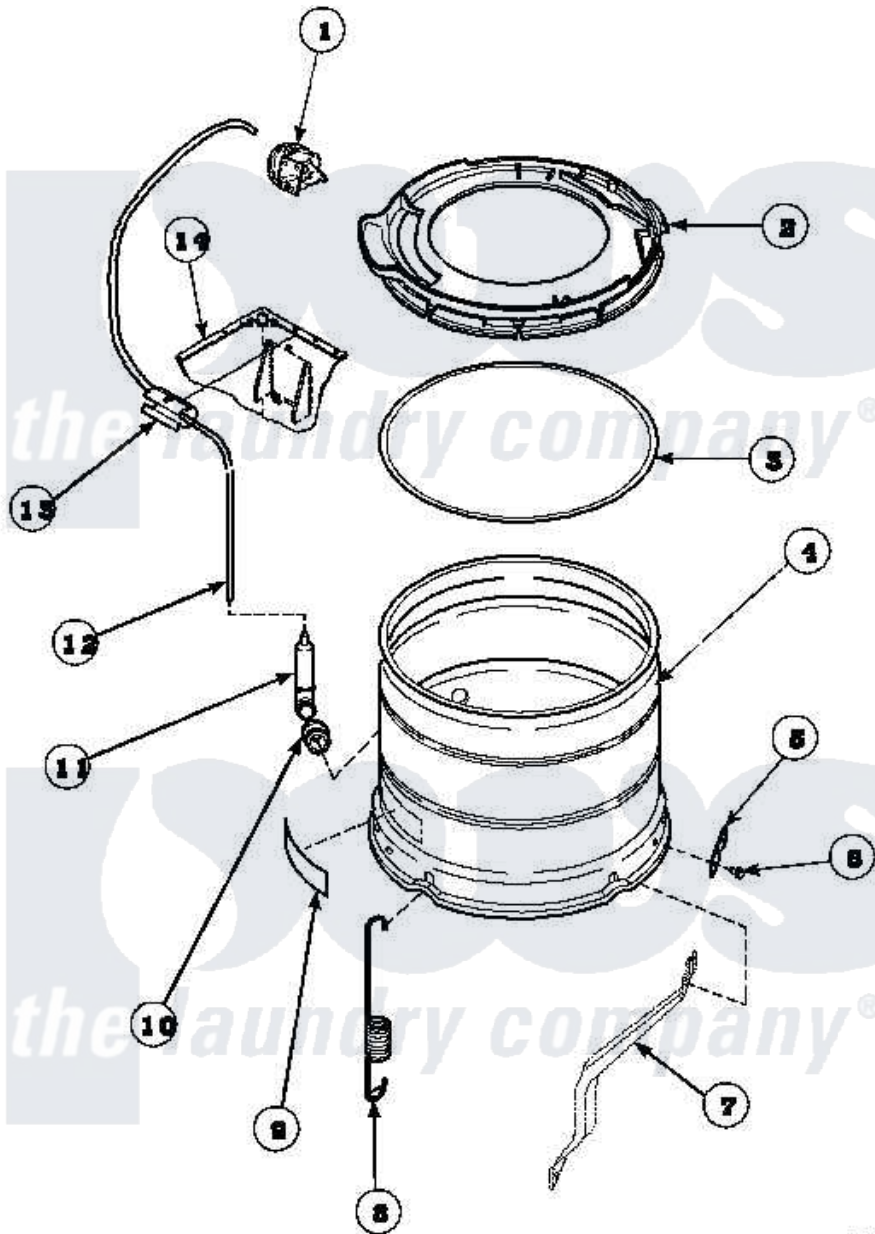

Amana LW8463L2 (BOM: PLW8463L2) 13 - OUTER TUB/OUTER TUB COVER & PRESS HOSE

Amana Residential Amana LW8463L2 (BOM: PLW8463L2) Washer Parts Parts Diagram 13 - OUTER TUB/OUTER TUB COVER & PRESS HOSE

Click on the part number to view part

Item	Original Part Number	Replaced By	Status	Part Description
1	36045	40055101		Switch, Pressure
2	36025P			Assembly, Tub Cover and Gasket
3	32857			Gasket, Tub Cover Small
4	34438P			Assembly, Outer Tub
5	27926			Plate, Leg .063
6	35369	40128701		Screw, 5/16-18 X .50
7	34471		Not Available	LEG,SUPPORT
8	35948			Spring, Leg-Large Tub
9	500049		Not Available	STICKER
10	29175	40037801		Grommet
11	30907	40008501		Assembly, Pressure Bulb
12	29213	39125		Tubing 31
13	36985		Not Available	CLIP, HOSE
14	34475P		Not Available	CABINET