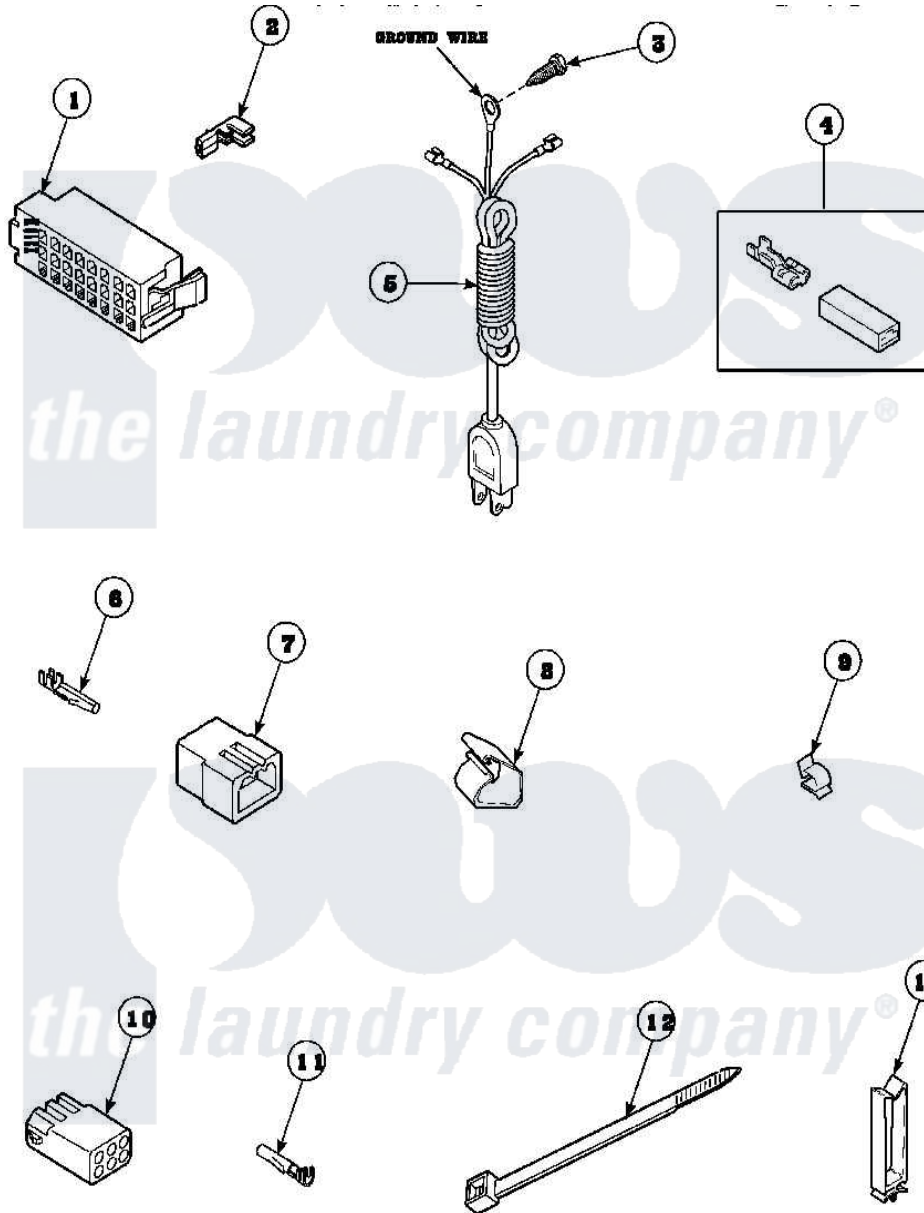

# Amana LW8463L2 (BOM: PLW8463L2) 15 - POWER CORD AND TERMINALS

W244755A

Amana Residential Amana LW8463L2 (BOM: PLW8463L2) Washer Parts Parts Diagram 15 - POWER CORD AND TERMINALS

Click on the part number to view part

Item	Original Part Number	Replaced By	Status	Part Description
1	<a href="#">34123</a>			Housing, LH -24 Position
"	<a href="#">32746</a>			Housing, RH-24 Positi
2	<a href="#">Y00188</a>			Molex Terminal
3	<a href="#">52909</a>			Screw, 10B-16 X 1/2 HeX
4	00234	<a href="#">00359</a>		Terminal Ultra Pod 250 X032F
5	Y34458		Not Available	POWER CORD ALL
6	<a href="#">Y00116</a>			Terminal, Pin-Male
7	26302		Not Available	PLUG,1 CIRCUIT
"	<a href="#">23041</a>			Plug, 6 Circuit
"	<a href="#">23033</a>			Plug, 9 Circuit
8	35521		Not Available	CLIP,HARNESS HOLDER
9	<a href="#">21036</a>			Clip, Cable
10	<a href="#">26708</a>			Receptacle, 6 Circuit
"	<a href="#">26301</a>			Receptacle, Molex
"	<a href="#">26163</a>			Receptacle, 9 Circuit

11	Y00117	<a href="#">5011-XX</a>	093 Female Socket
12	36466	<a href="#">M0321209</a>	Tie-Electrical
13	36274	Not Available	CLIP, HARNESS