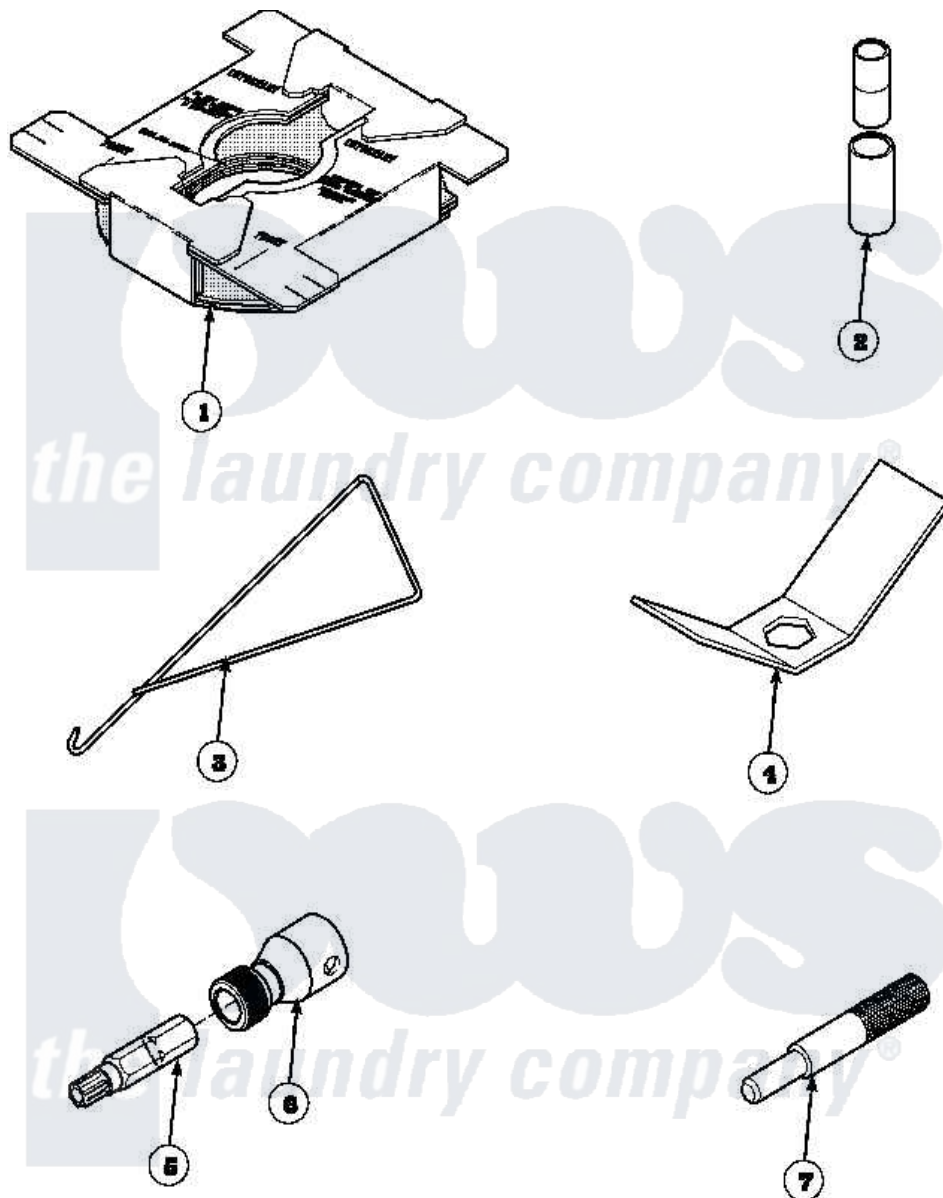

Amana LW8463L2 (BOM: PLW8463L2) 16 - SPECIAL TOOLS

Amana [Residential Amana LW8463L2 \(BOM: PLW8463L2\) Washer Parts](#) Parts Diagram 16 - SPECIAL TOOLS
 Click on the part number to view part

W1030588

Item	Original Part Number	Replaced By	Status	Part Description
1	36926		Not Available	BRACE, SHIPPING
2	242P4			Installer, Spring
3	289P4	321P4		Hook, Spring
4	237P4	306P4		Hex Wrench
5	282P4			T25 Tamper Resistant Bit
6	24161			Torx Bit Holder
7	305P4		Not Available	TOOL, TRANSMISSION PI
NI	555P3	725P3		Kit