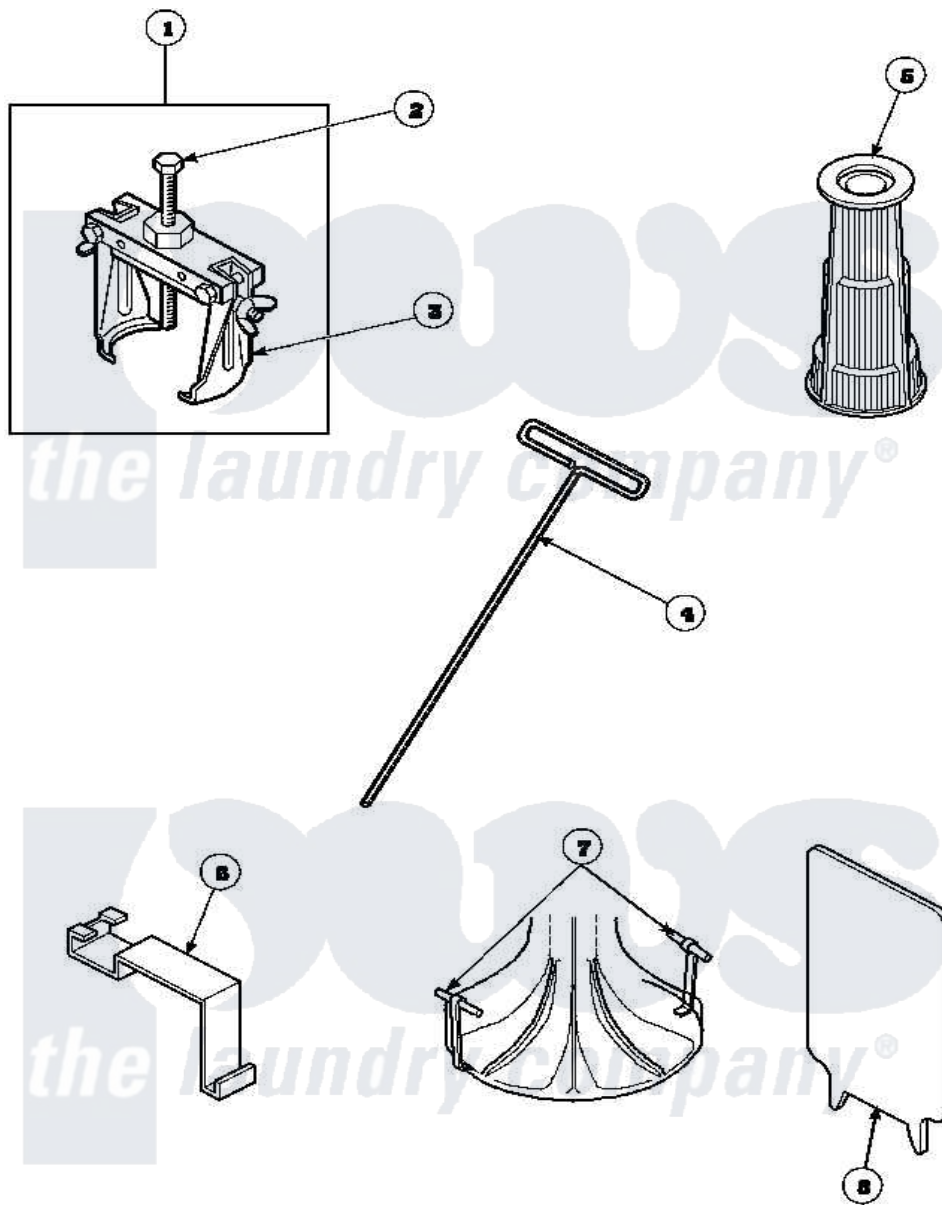

# Amana LW8463L2 (BOM: PLW8463L2) 17 - SPECIAL TOOLS

Amana Residential Amana LW8463L2 (BOM: PLW8463L2) Washer Parts Parts Diagram 17 - SPECIAL TOOLS  
 Click on the part number to view part

Item	Original Part Number	Replaced By	Status	Part Description
1	<a href="#">294P4</a>			Bell Tool
2	<a href="#">294P4B</a>			Drive Bell Bolt
3	<a href="#">294P4A</a>			Jaw, Drive Bell Tool
4	291P4		Not Available	WRENCH, T - ALLEN
5	<a href="#">293P4</a>			Seal Tool
6	<a href="#">273P4</a>			Tub Cover Gasket Tool
7	<a href="#">254P4P</a>			Agitator Hooks
8	<a href="#">272P4</a>			Tool, Lid Switch Instal
NI	555P3	<a href="#">725P3</a>		Kit