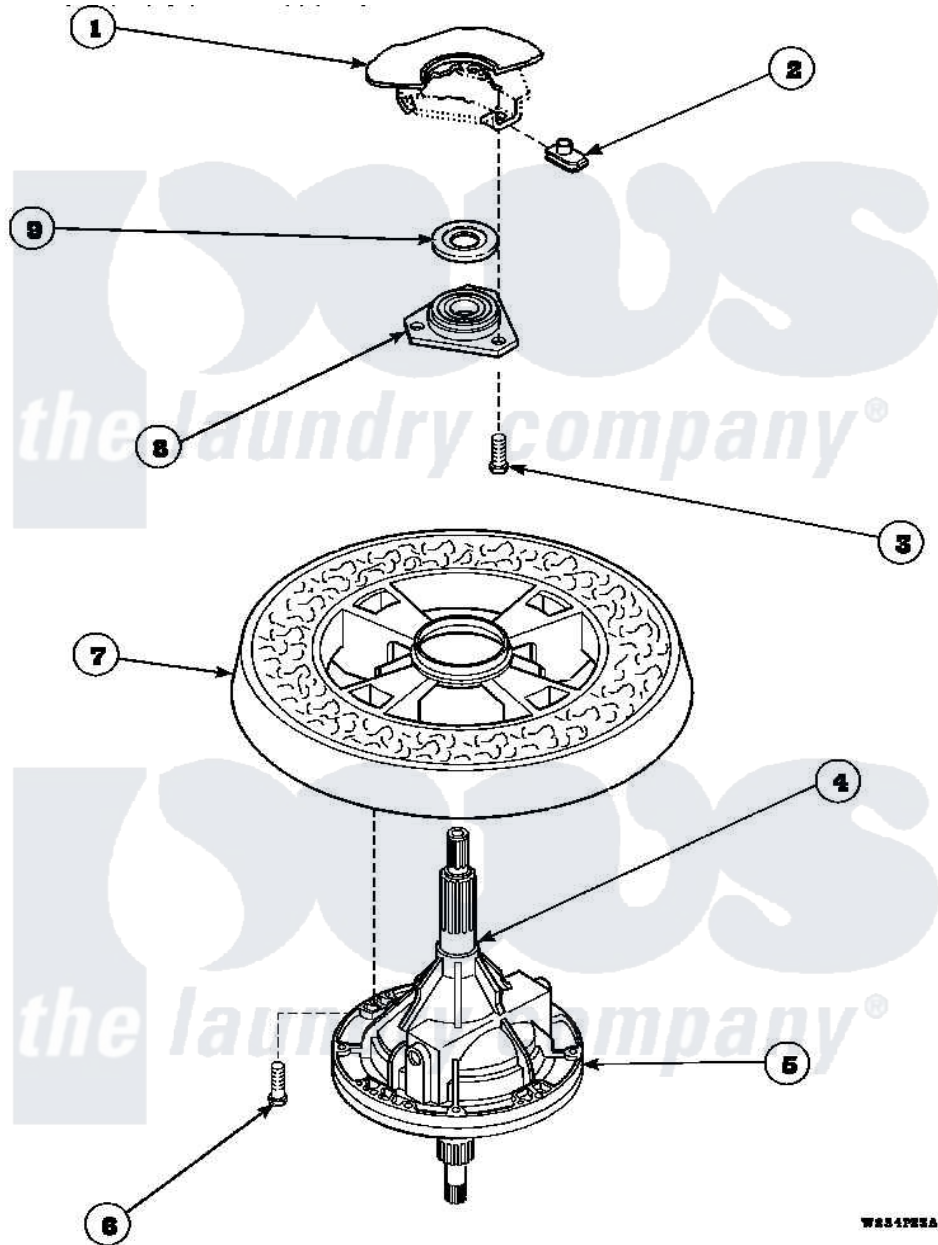

Amana LW8463L2 (BOM: PLW8463L2) 19 - TRANSMISSION ASSY AND BALANCING RING

Amana Residential Amana LW8463L2 (BOM: PLW8463L2) Washer Parts Parts Diagram 19 - TRANSMISSION ASSY AND BALANCING RING

[Click on the part number to view part](#)

Item	Original Part Number	Replaced By	Status	Part Description
1	34438P			Assembly, Outer Tub
2	27222			Nut, Retainer 5/16-18
3	36991	3400500		Bolt, 3405245 5/16-18 X 3/4
4	27604P			Never-Seeze 1 Oz Tube
5	34526P			Assembly, Transmission
6	37047		Not Available	SCREW, CAP
7	34731		Not Available	ASSY,BALANCE RING-COMPL
8	27182	40004201P		Main Bearing Assembly
9	27187			Flinger