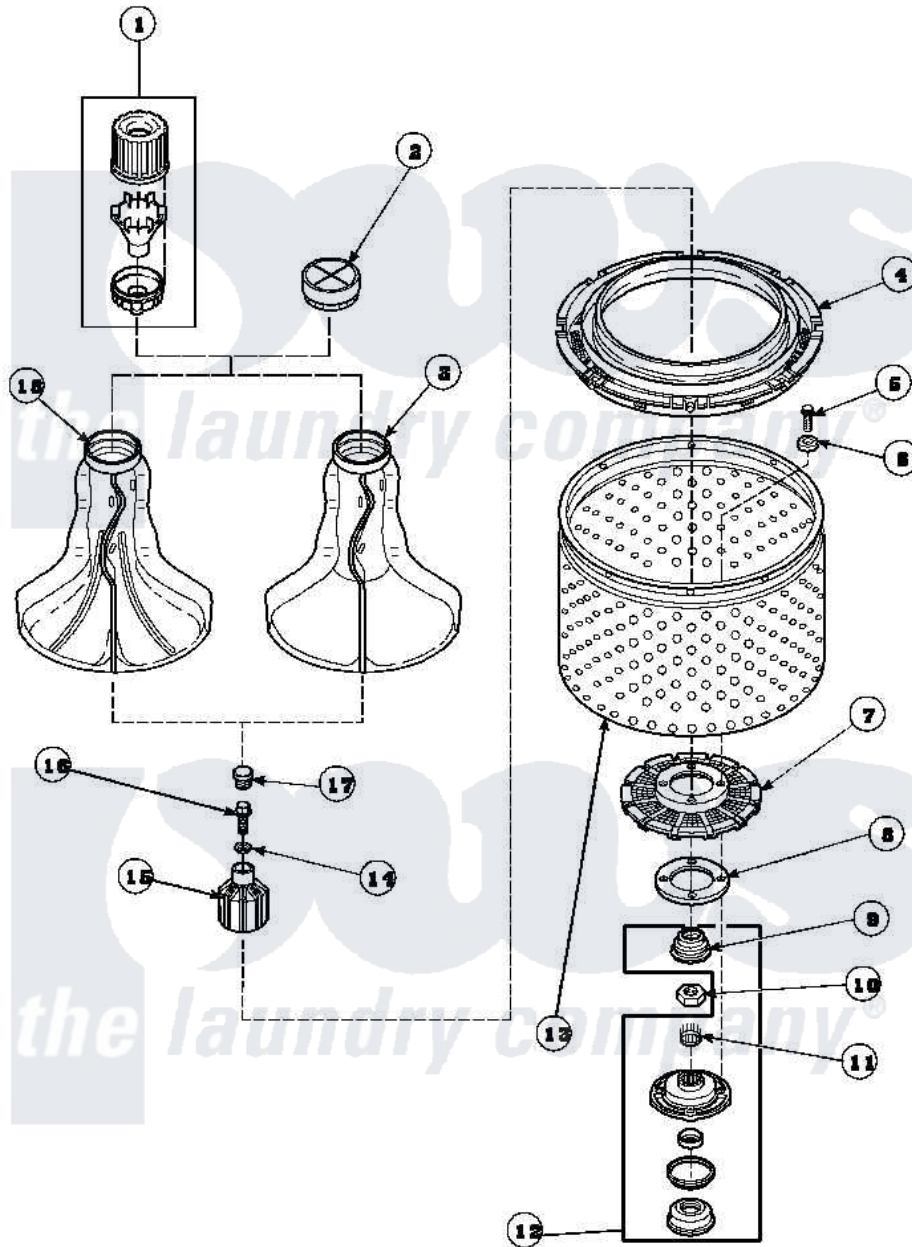

**Amana LW8463L2 (BOM: PLW8463L2 B) 03 - AGITATOR/DRIVE
BELL/SEAL KIT/TUB & HUB**

Amana Residential Amana LW8463L2 (BOM: PLW8463L2 B) Washer Parts Parts Diagram 03 - AGITATOR/DRIVE
BELL/SEAL KIT/TUB & HUB
Click on the part number to view part

Item	Original Part Number	Replaced By	Status	Part Description
1	36542	40002101W		Assembly, Fabric Softner
2	36515			Cap, Agitator
3	36507	40000501W		Agitator, Flex Vane
4	35035			Guard, Clothes
5	27202	W10116787		Screw
6	28094			Gasket
7	32998	39371		Filter Lin
9	36425	40016101		Seal, Bell Drive
10	Y29220	40016301		Nut, Lock
11	29728	40008301		Insert, Spline
12	495P3	R9900552		Hub And Seal
13	33501P	R9900144		Kit- Wash
14	36472			O-Ring
15	36443P	R9900189		Kit, Drive Bell And Seal
16	34288	40065102		Screw, Shoulder 1/4