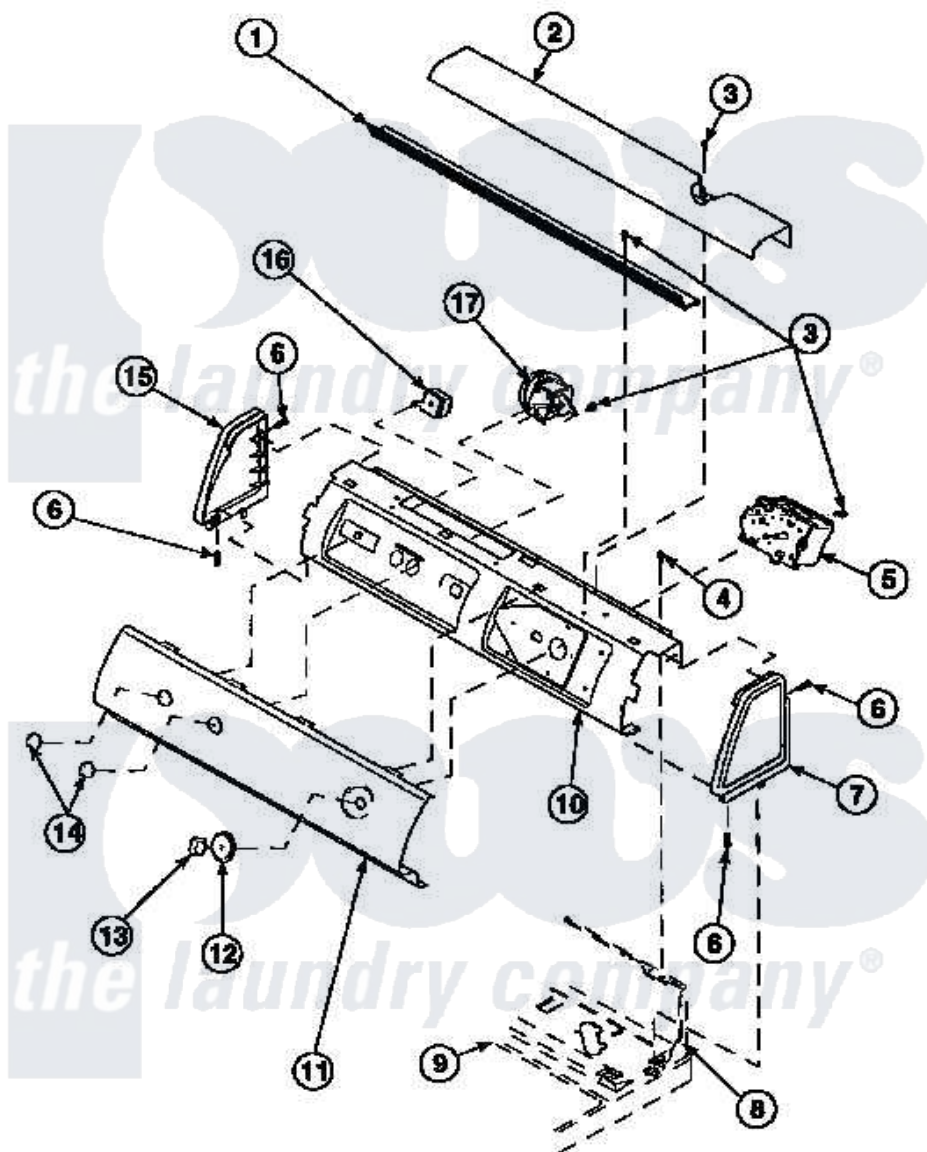

Amana LW8463L2 (BOM: PLW8463L2 B) 08 - GRAPHIC PANEL, CTRL  
MTG PLATE AND CTRLS

Amana Residential Amana LW8463L2 (BOM: PLW8463L2 B) Washer Parts Parts Diagram 08 - GRAPHIC PANEL, CTRL  
MTG PLATE AND CTRLS

Click on the part number to view part

Item	Original Part Number	Replaced By	Status	Part Description
3	23962	<a href="#">W10116760</a>		Screw
4	34904	<a href="#">489355</a>		Screw, 8 X 1/2
6	501086	<a href="#">90767</a>		Screw, 8A X 3/8 HeX Washer Head Tapping
7	34817		Not Available	END CAP(RIGHT)
8	34903		Not Available	PANEL, BACK HOOD (USE 37782)
10	34821		Not Available	CONTROL MOUNTING PLATE
12	36700		Not Available	TIMER KNOB SKIRT
14	36701		Not Available	KNOB, TEMP
15	34818		Not Available	END CAP(LEFT)
17	36045	<a href="#">40055101</a>		Switch, Pressure