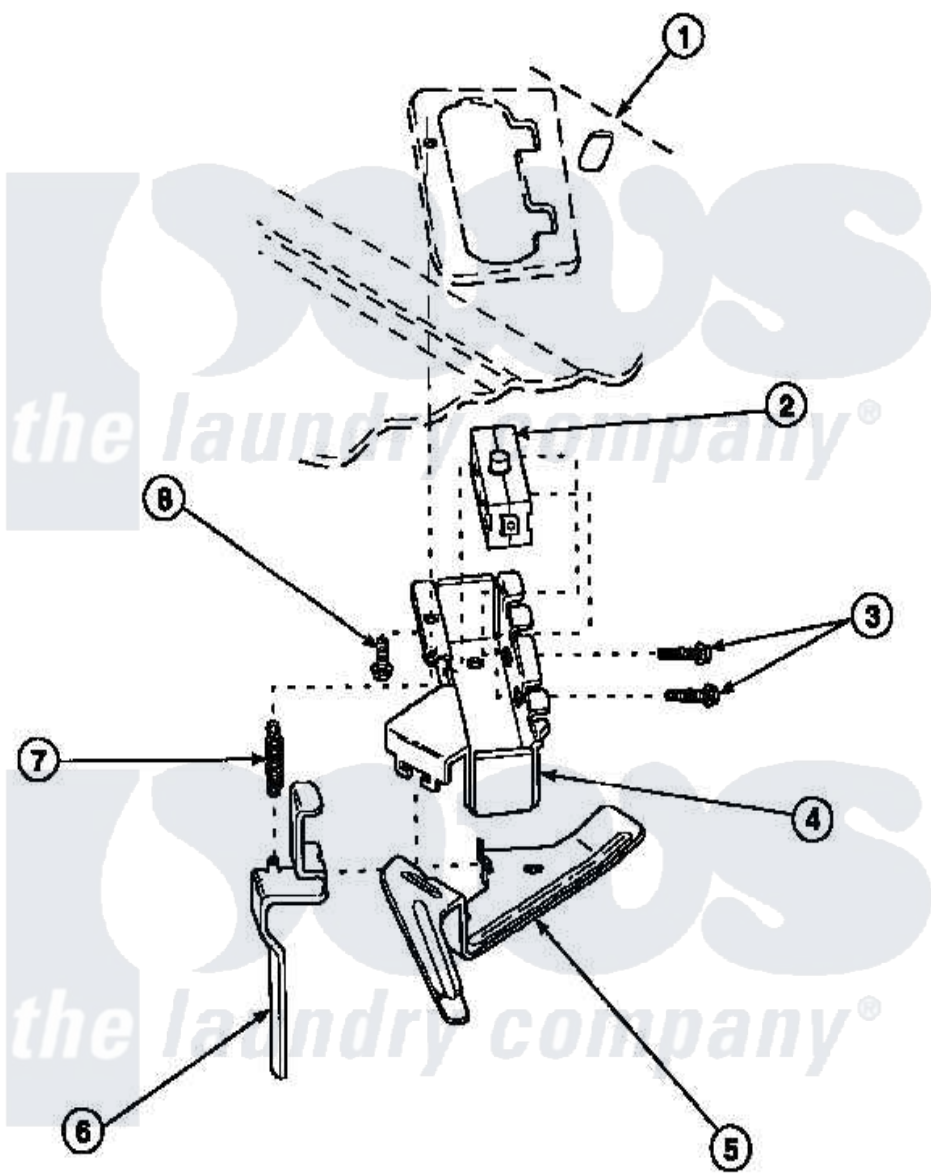

# Amana LW8463L2 (BOM: PLW8463L2 B) 15 - OUT-OF-BALANCE SWITCH

Amana Residential Amana LW8463L2 (BOM: PLW8463L2 B) Washer Parts Parts Diagram 15 - OUT-OF-BALANCE SWITCH

[Click on the part number to view part](#)

Item	Original Part Number	Replaced By	Status	Part Description
1	34902P		Not Available	TOP
2	33445	<a href="#">27001095</a>		Switch, Lid
3	<a href="#">36510</a>			Screw
4	<a href="#">36497P</a>			Kit, Switch Holder
5	<a href="#">33441</a>			Arm, Actuator
6	<a href="#">33442</a>			Lever, Unbalanced Load
7	<a href="#">33443</a>			Spring
8	23962	<a href="#">W10116760</a>		Screw