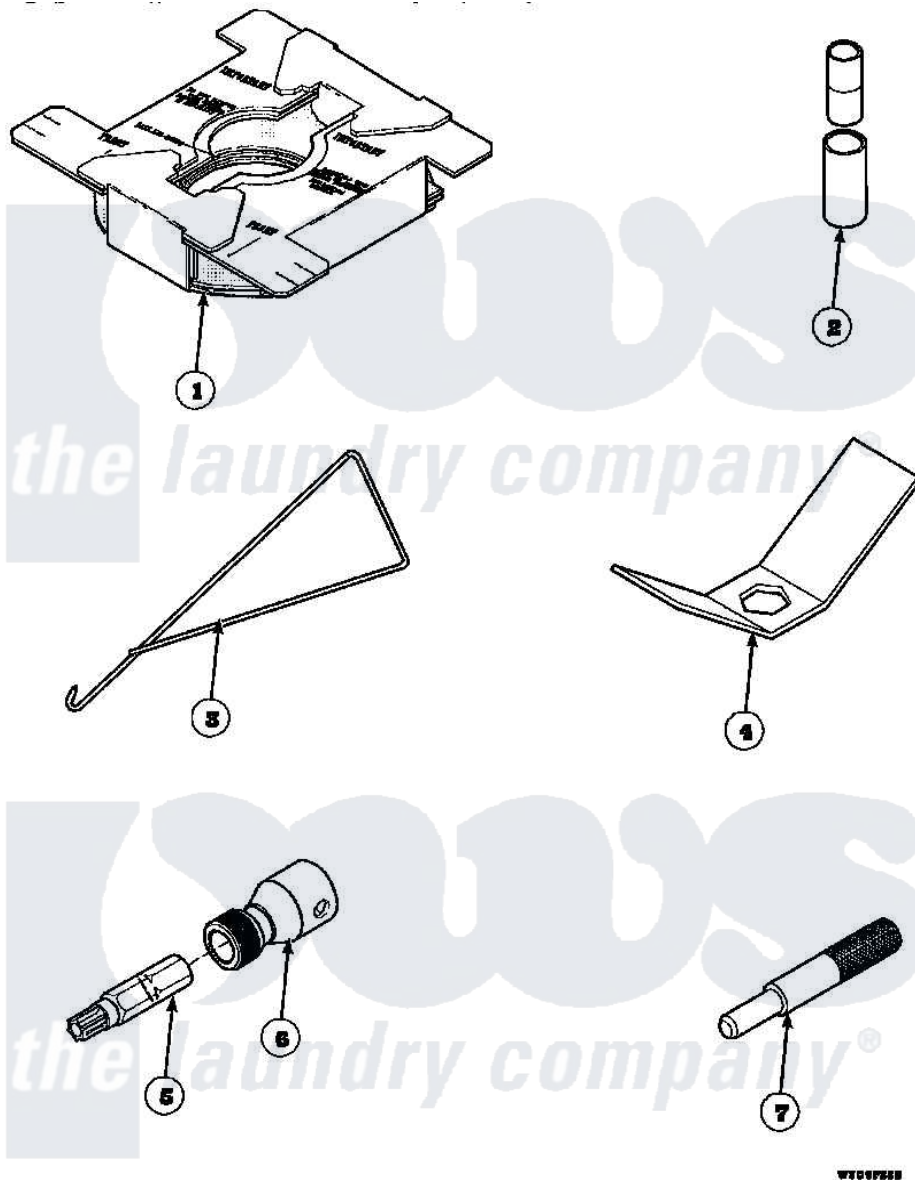

# Amana LW8463L2 (BOM: PLW8463L2 B) 17 - SPECIAL TOOLS

Amana Residential Amana LW8463L2 (BOM: PLW8463L2 B) Washer Parts Parts Diagram 17 - SPECIAL TOOLS  
 Click on the part number to view part

Item	Original Part Number	Replaced By	Status	Part Description
1	36926		Not Available	BRACE, SHIPPING
2	<a href="#">242P4</a>			Installer, Spring
3	289P4	<a href="#">321P4</a>		Hook, Spring
4	237P4	<a href="#">306P4</a>		Hex Wrench
5	<a href="#">282P4</a>			T25 Tamper Resistant Bit
6	<a href="#">24161</a>			Torx Bit Holder
7	305P4		Not Available	TOOL, TRANSMISSION PI
NI	555P3	<a href="#">725P3</a>		Kit