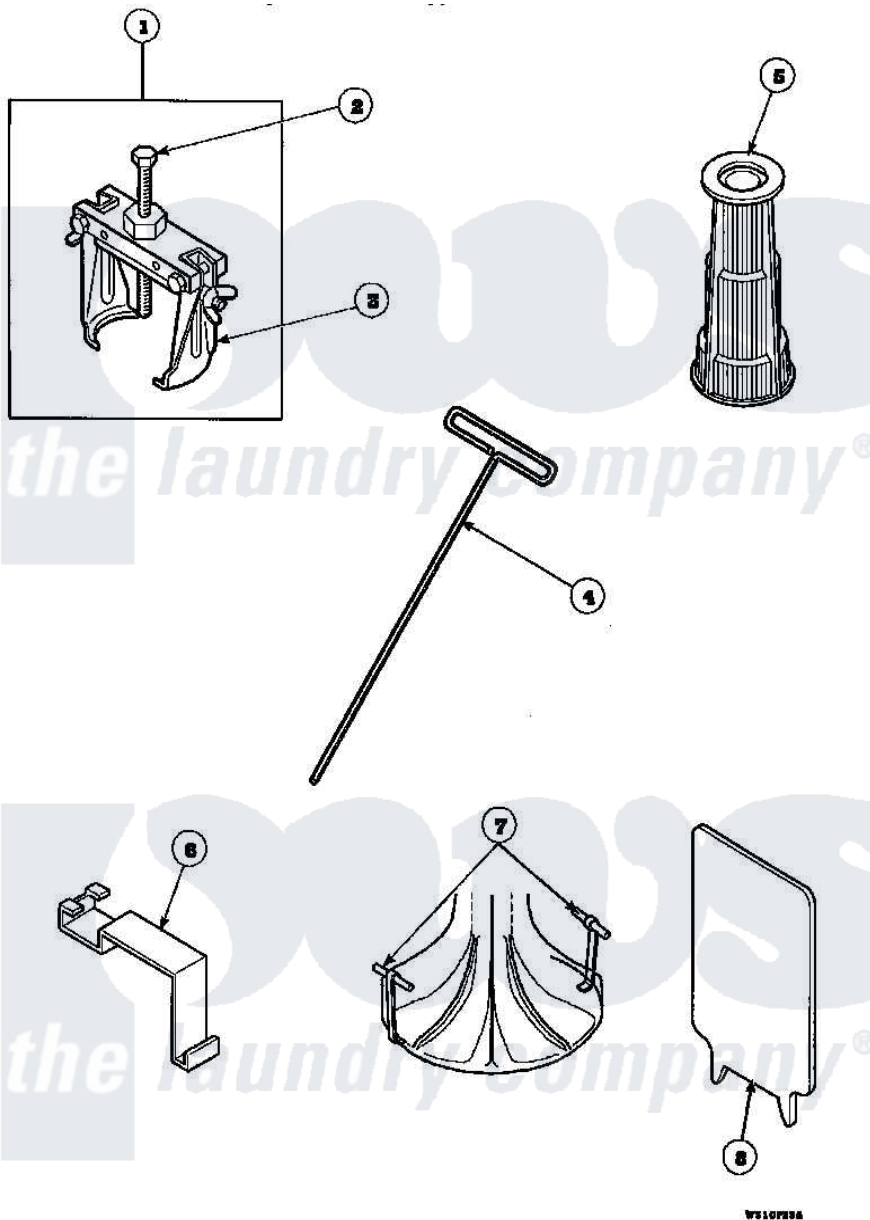

Amana LW8463L2 (BOM: PLW8463L2 B) 18 - SPECIAL TOOLS

Amana Residential Amana LW8463L2 (BOM: PLW8463L2 B) Washer Parts Parts Diagram 18 - SPECIAL TOOLS

Click on the part number to view part

Item	Original Part Number	Replaced By	Status	Part Description
1	294P4			Bell Tool
2	294P4B			Drive Bell Bolt
3	294P4A			Jaw, Drive Bell Tool
4	291P4		Not Available	WRENCH, T - ALLEN
5	293P4			Seal Tool
6	273P4			Tub Cover Gasket Tool
7	254P4P			Agitator Hooks
8	272P4			Tool, Lid Switch Instal
NI	555P3	725P3		Kit