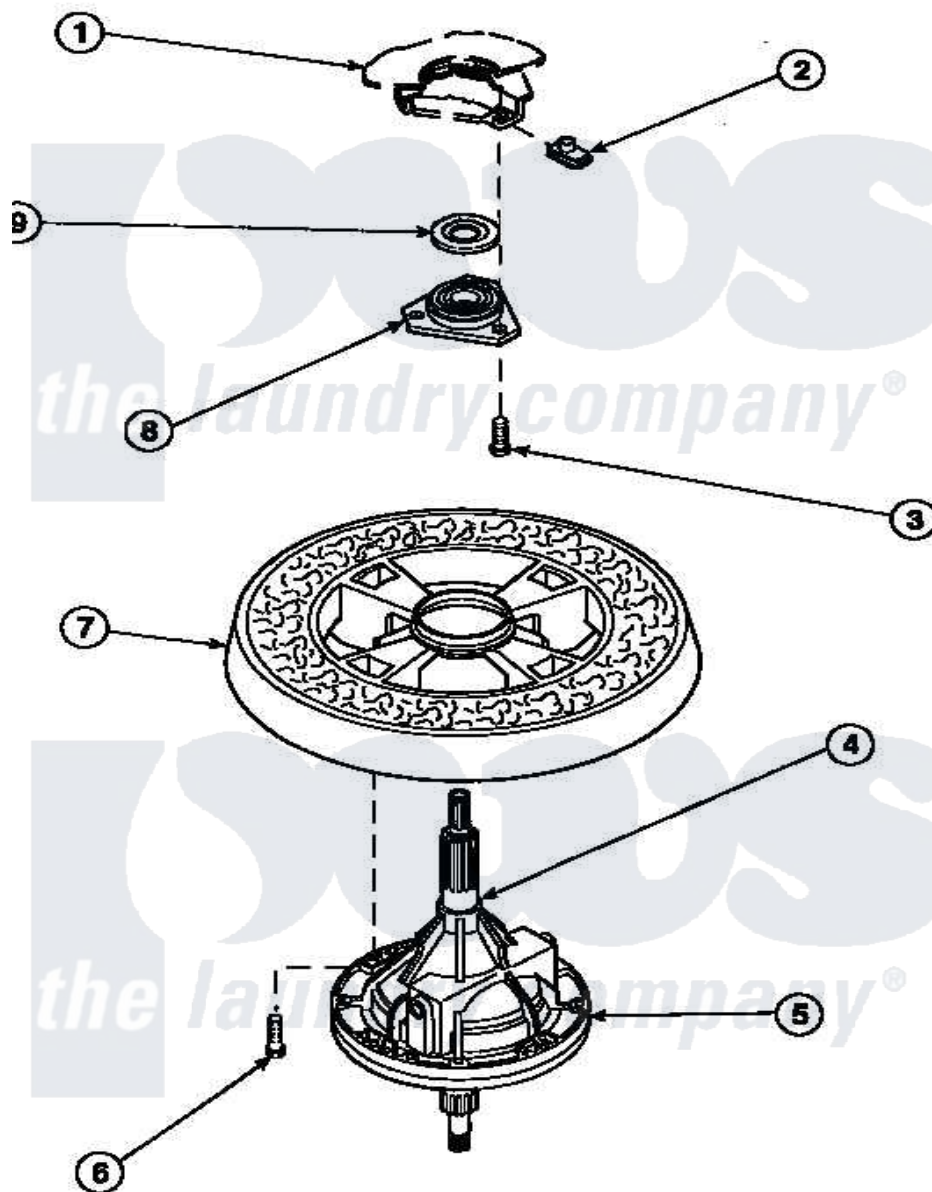

Amana LW8463L2 (BOM: PLW8463L2 B) 20 - TRANSMISSION ASSY AND BALANCE RING

Amana Residential Amana LW8463L2 (BOM: PLW8463L2 B) Washer Parts Parts Diagram 20 - TRANSMISSION ASSY AND BALANCE RING

Click on the part number to view part

Item	Original Part Number	Replaced By	Status	Part Description
1	34438P			Assembly, Outer Tub
2	27222			Nut, Retainer 5/16-18
3	36991	3400500		Bolt, 3405245 5/16-18 X 3/4
4	27604P			Never-Seeze 1 Oz Tube
5	34526P			Assembly, Transmission
6	37047		Not Available	SCREW, CAP
7	34731		Not Available	ASSY,BALANCE RING-COMPL
8	27182	40004201P		Main Bearing Assembly
9	27187			Flinger