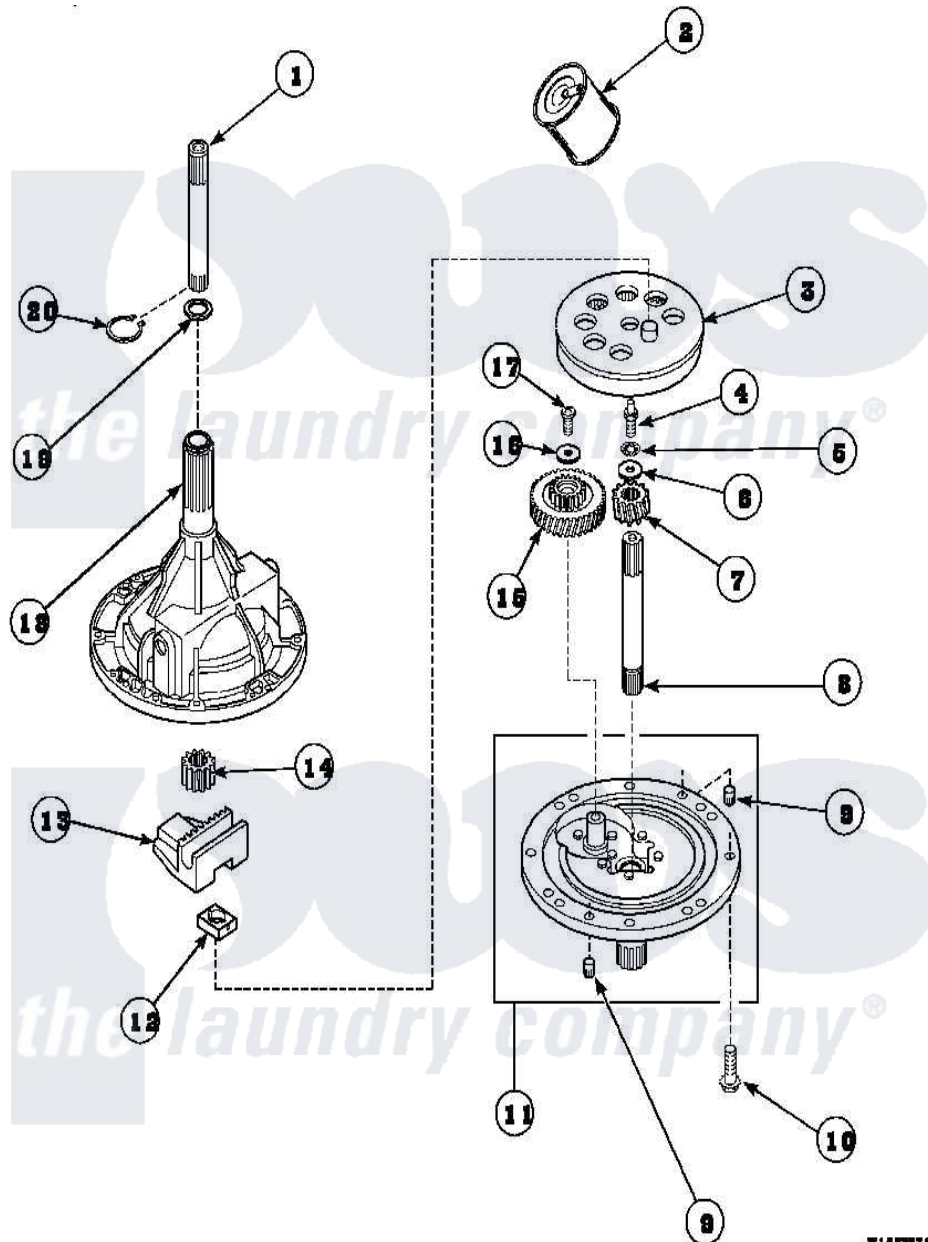

**Amana LW8463W2 (BOM: PLW8463W2) 01 - 34526P TRANSMISSION ASSY**

Amana Residential Amana LW8463W2 (BOM: PLW8463W2) Washer Parts Parts Diagram 01 - 34526P TRANSMISSION ASSY

Click on the part number to view part

Item	Original Part Number	Replaced By	Status	Part Description
1	<a href="#">Y36570</a>			Shaft, Output
2	<a href="#">27243P</a>			Oil, CW Transmission F-
3	<a href="#">26577</a>			Assembly, Gear And Stud
4	27030		Not Available	SCREW, 1/4-20 SPECIAL
5	<a href="#">21456</a>			Lockwasher, 1/4 Intshkp
6	26509	<a href="#">40041501</a>		Washer
7	<a href="#">36562</a>			Pinion, Drive
8	<a href="#">34853</a>			Shaft, Input
9	<a href="#">27172</a>			Pin, Dowel
10	32814		Not Available	SCREW, 1/4-20X7/8 SERRA
11	<a href="#">38290</a>			Assembly, Cover
12	<a href="#">26493</a>			Slide
13	<a href="#">Y31526</a>			Rack
14	<a href="#">27003</a>			Pinion, Agitator
15	<a href="#">29161</a>			Gear, Reduction

16	29260	Not Available	WASHER
17	<a href="#">29273</a>		Screw, 1/4-20 X 3/8
18	33223	Not Available	ASSY, TRANSMISSION CASE
19	<a href="#">35092</a>		Washer, 3628id X 1.00 X .056
20	<a href="#">27197</a>		Ring, Retaining
NI	37577P	Not Available	SEALANT