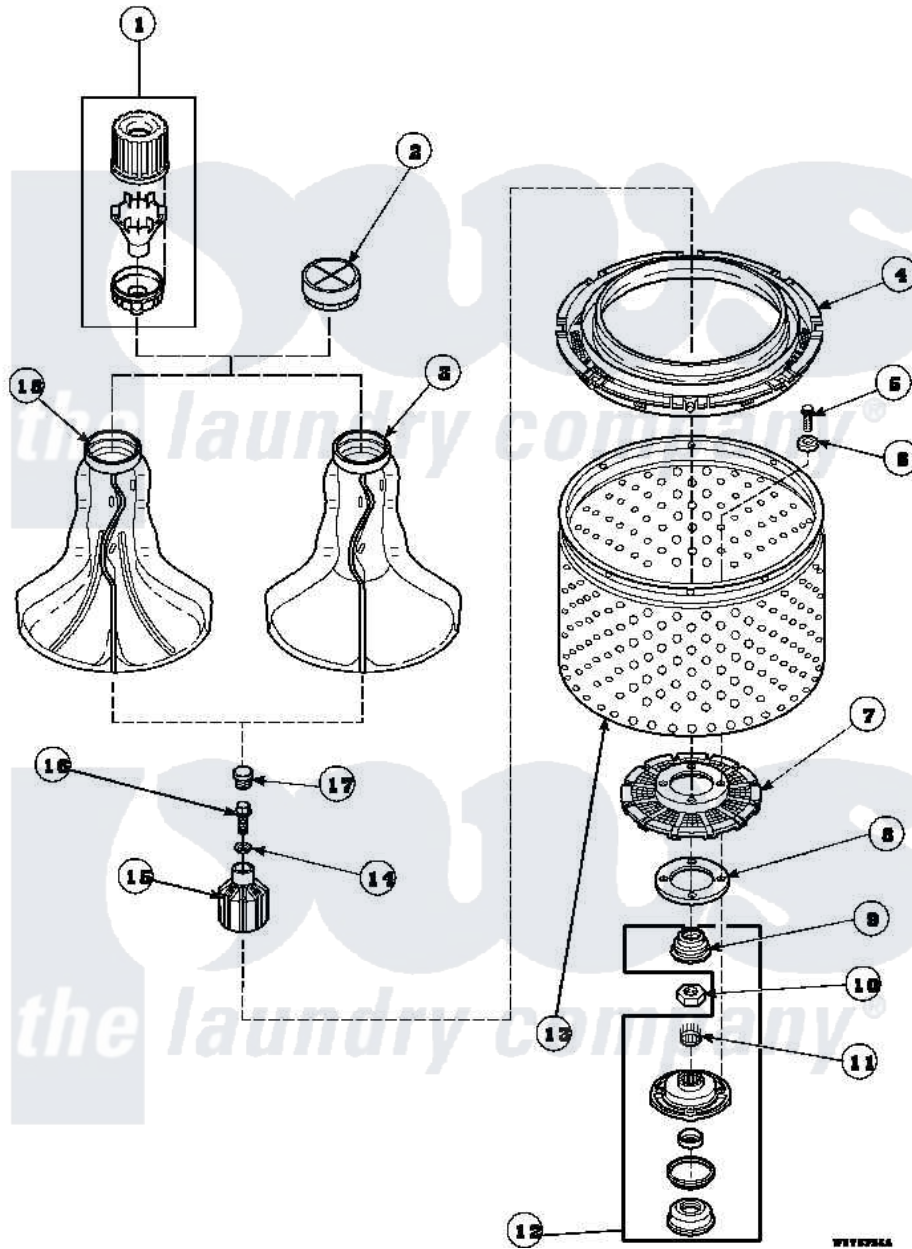

**Amana LW8463W2 (BOM: PLW8463W2) 02 - AGITATOR/DRIVE
BELL/SEAL KIT/TUB & HUB**

Amana Residential Amana LW8463W2 (BOM: PLW8463W2) Washer Parts Parts Diagram 02 - AGITATOR/DRIVE
BELL/SEAL KIT/TUB & HUB

Click on the part number to view part

Item	Original Part Number	Replaced By	Status	Part Description
1	36542	40002101W		Assembly, Fabric Softner
2	36515			Cap, Agitator
3	36507	40000501W		Agitator, Flex Vane
4	35035			Guard, Clothes
5	27202	W10116787		Screw
6	28094			Gasket
7	32998	39371		Filter Lin
9	36425	40016101		Seal, Bell Drive
10	Y29220	40016301		Nut, Lock
11	29728	40008301		Insert, Spline
12	495P3	R9900552		Hub And Seal
13	33501P	R9900144		Kit- Wash
14	36472			O-Ring
15	36443P	R9900189		Kit, Drive Bell And Seal
16	34288	40065102		Screw, Shoulder 1/4