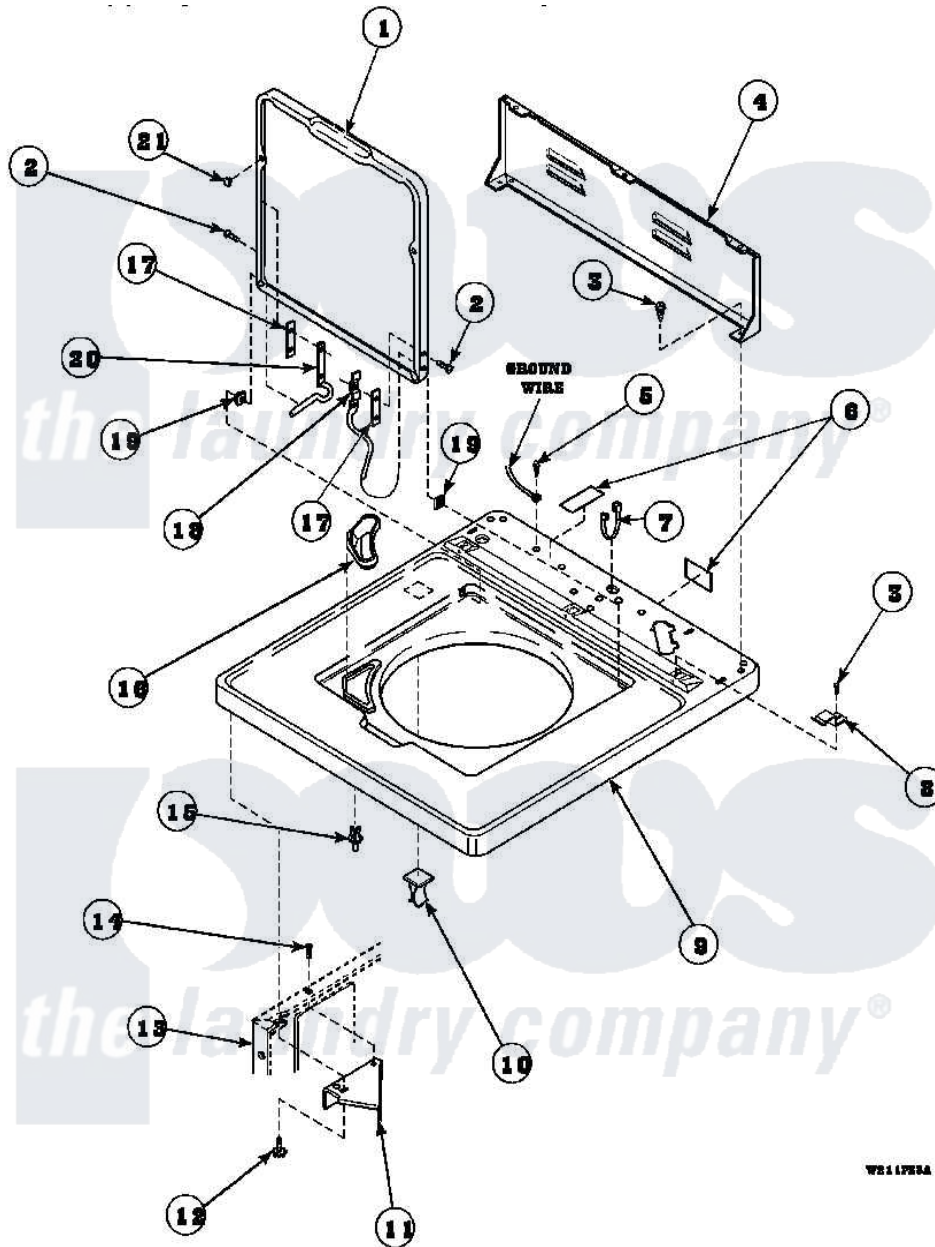

Amana LW8463W2 (BOM: PLW8463W2) 04 - CAB TOP/LOADING DR & CTRL HOOD REAR PAN

WB117834

Amana Residential Amana LW8463W2 (BOM: PLW8463W2) Washer Parts Parts Diagram 04 - CAB TOP/LOADING DR & CTRL HOOD REAR PAN

[Click on the part number to view part](#)

Item	Original Part Number	Replaced By	Status	Part Description
1	33541P		Not Available	LID
2	34337	W10119828		Screw, Lid Hinge Mounting
3	23962	W10116760		Screw
4	34903		Not Available	PANEL, BACK HOOD (USE 37782)
5	52909			Screw, 10B-16 X 1/2 HeX
6	24903		Not Available	STICKER,DISCONNECT POW
7	21903	211881		Grommet, Cord Part Not Used-Gas Models Only
8	35887	40063901		Clip, Hold Down
9	34902P		Not Available	TOP
10	36519		Not Available	CLIP
11	36034			Bracket, Director-Module
12	Y31644	27001200		Screw
13	34475P		Not Available	CABINET

14	36035	Not Available	SCREW,8-18X3/8 PHIL FLT HD
15	56534		Barrel, Support
16	34776	Not Available	DISPENSER,BLEACH
17	34338		Gasket, Hinge
18	36437		Hinge, Lid R
19	33446	40008201	Bushing, Hinge
20	36513		Hinge, Left
21	21685	40038001	Bumper
NI	26594P		Grease, Silicone - 2 Oz Tube