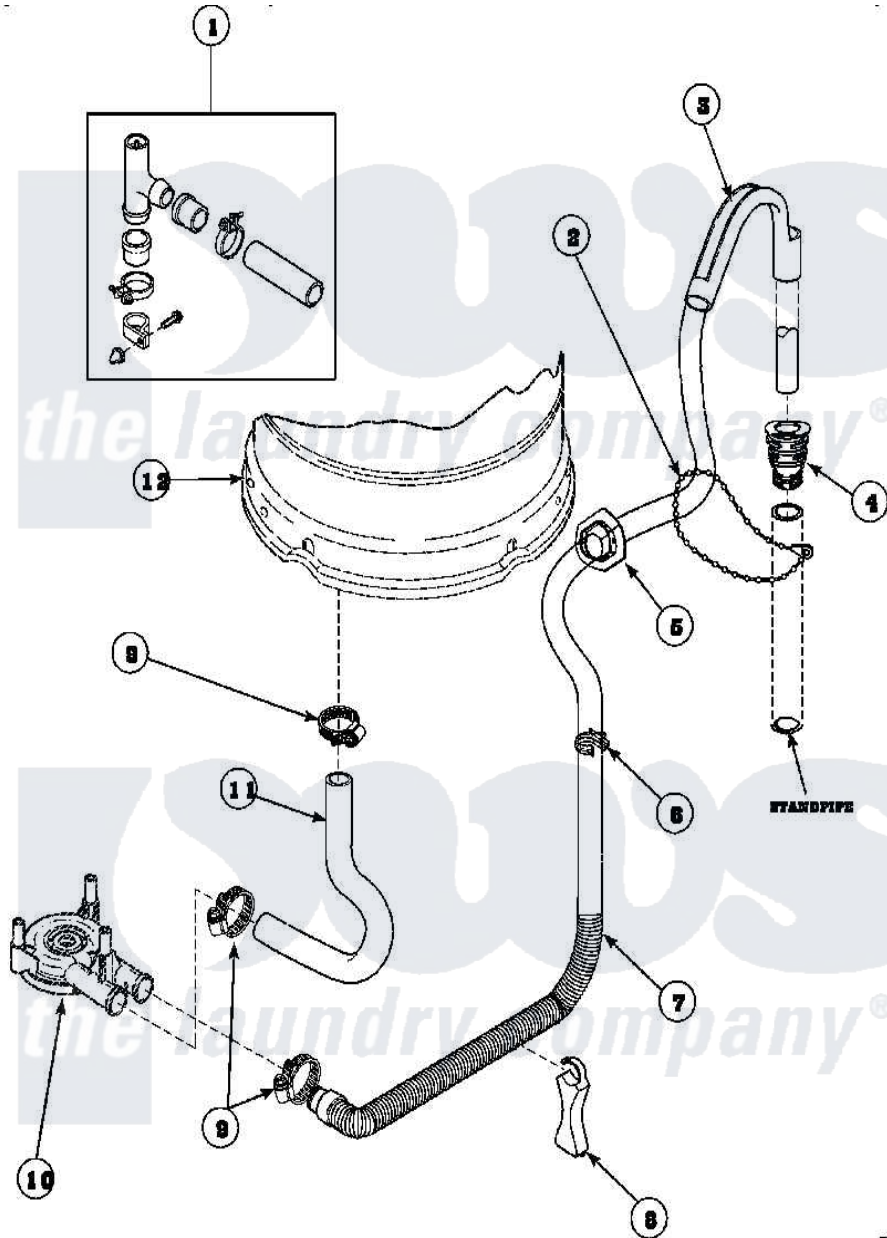

Amana LW8463W2 (BOM: PLW8463W2) 05 - DRAIN HOSE AND SIPHON BREAK

Amana Residential Amana LW8463W2 (BOM: PLW8463W2) Washer Parts Parts Diagram 05 - DRAIN HOSE AND SIPHON BREAK

[Click on the part number to view part](#)

Item	Original Part Number	Replaced By	Status	Part Description
1	562P3	76660		Break-Sphn
2	33489	8539404		Tie-Wire
3	33615	22003814		Retainer, Drain Hose
4	36878	40008101		Adapter, Standpipe
5	32219			Relief, Strain
6	36014			Clip, Retainer-Hose
7	37245	40053901		Hose, Drain
8	36522			Hose Support
9	36802	285655		Clamp, Hose
10	36863P	27001233		Pump
11	35753			Hose, Tub To Pump-Ddp
12	34438P			Assembly, Outer Tub