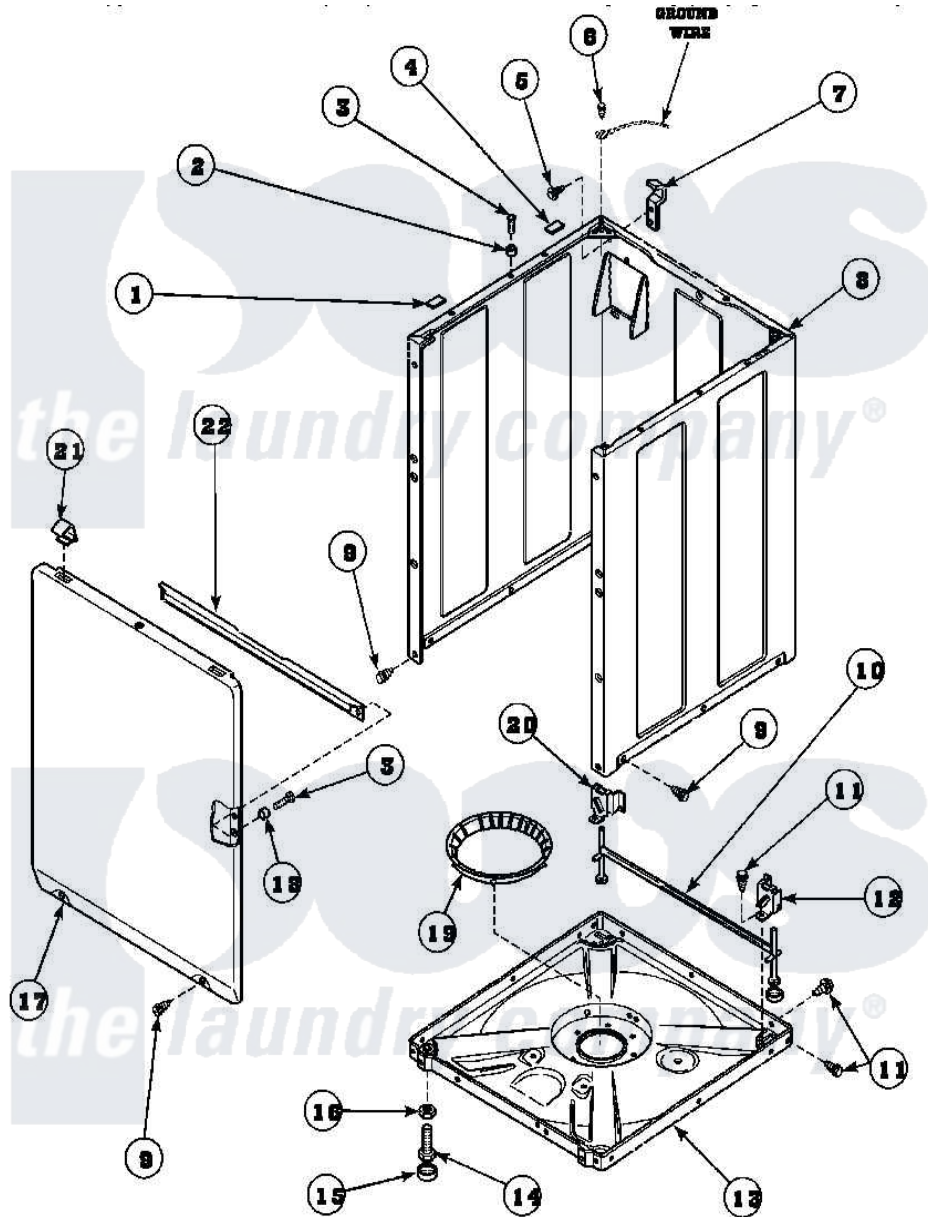

Amana LW8463W2 (BOM: PLW8463W2) 06 - FRONT PANEL, BASE ASSY AND CABINET ASSY

Amana Residential Amana LW8463W2 (BOM: PLW8463W2) Washer Parts Diagram 06 - FRONT PANEL, BASE ASSY AND CABINET ASSY

Click on the part number to view part

Item	Original Part Number	Replaced By	Status	Part Description
1	Y56128			Pad, Bumper
2	56079	505187		Locator, Panel
3	32671	Y014874		Screw, Idler Arm And Sleeve
4	36226			Pad, Bumper .25
5	34499		Not Available	SCREW, No.10B X 1/4 TAP IN HX
6	23962	W10116760		Screw
7	Y27103			Hinge, Hold-Down Lug
8	34475P		Not Available	CABINET
9	27196	27001200		Screw
10	34443			Assembly, Leg And Stabilizer
11	35148		Not Available	SCREW, 1/4-14 X 3/8 HX HD
12	36036		Not Available	BRACKET, SLL-RIGHT
13	36599P			Assembly Nut/ Leg Base
14	Y34319	22003428		Leg, Adjustable

15	34318	40016001	Foot, Rubber
16	Y21899	40038101	Nut, Leg
17	34656P		Not Available NOT GOOD No. SEE NOTE PNL, FRONT
18	28102		Locator, Panel
19	36108		Not Available SNUBBER PAD & ISOLATOR
20	36037		Bracket, SII-Left
21	35865		Clip, Hold-Down Front Panel
22	Y35097		Not Available BRACE, FRT PNL