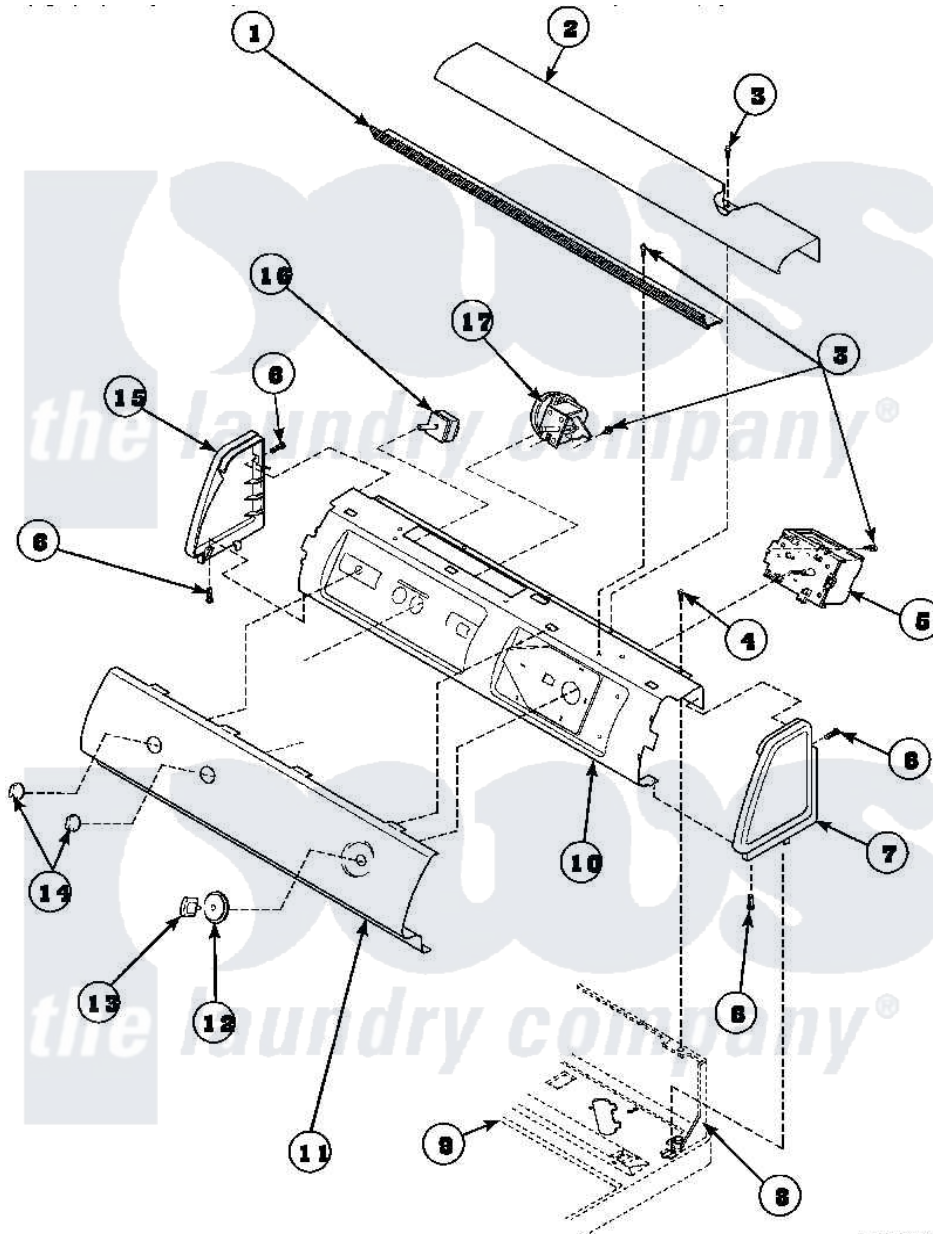

**Amana LW8463W2 (BOM: PLW8463W2) 07 - GRAPHIC PANEL, CTRL MTG PLATE AND CTRLS**

Amana Residential Amana LW8463W2 (BOM: PLW8463W2) Washer Parts Parts Diagram 07 - GRAPHIC PANEL, CTRL MTG PLATE AND CTRLS  
 Click on the part number to view part

Item	Original Part Number	Replaced By	Status	Part Description
2	34824W		Not Available	COVER, TOP (COMPUTOR)
3	23962	<a href="#">W10116760</a>		Screw
4	34904	<a href="#">489355</a>		Screw, 8 X 1/2
6	501086	<a href="#">90767</a>		Screw, 8A X 3/8 HeX Washer Head Tapping
7	34817		Not Available	END CAP(RIGHT)
8	34903		Not Available	PANEL, BACK HOOD (USE 37782)
9	34902P		Not Available	TOP
10	34821		Not Available	CONTROL MOUNTING PLATE
12	36700		Not Available	TIMER KNOB SKIRT
13	<a href="#">35333W</a>			Knob, Timer
14	36701		Not Available	KNOB, TEMP
15	34818		Not Available	END CAP(LEFT)
17	36045	<a href="#">40055101</a>		Switch, Pressure