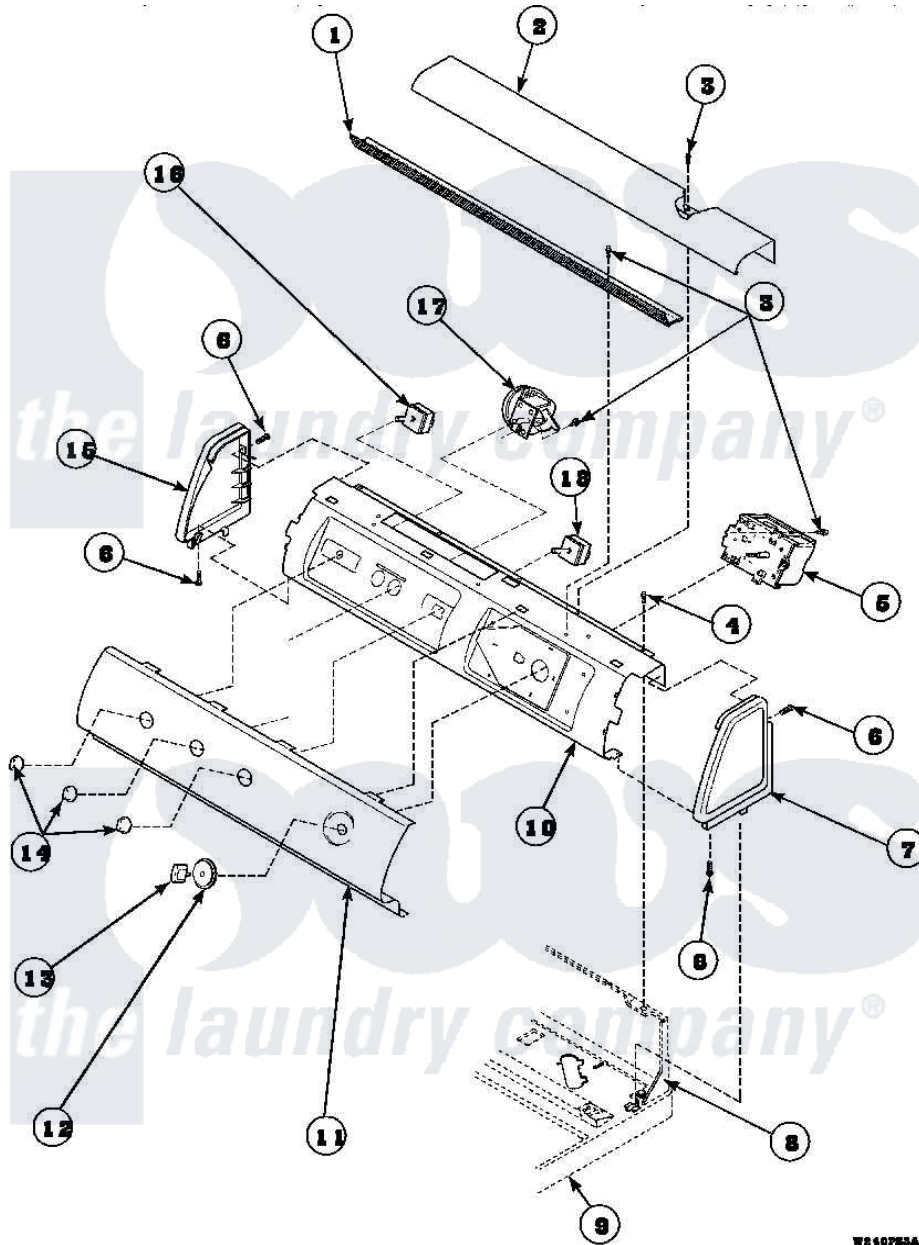

**Amana LW8463W2 (BOM: PLW8463W2) 08 - GRAPHIC PANEL, CTRL MTG PLATE AND CTRLS**

Amana Residential Amana LW8463W2 (BOM: PLW8463W2) Washer Parts Parts Diagram 08 - GRAPHIC PANEL, CTRL MTG PLATE AND CTRLS

[Click on the part number to view part](#)

Item	Original Part Number	Replaced By	Status	Part Description
2	34824		Not Available	TOP COVER
3	23962	<a href="#">W10116760</a>		Screw
4	34904	<a href="#">489355</a>		Screw, 8 X 1/2
6	501086	<a href="#">90767</a>		Screw, 8A X 3/8 HeX Washer Head Tapping
7	34817		Not Available	END CAP(RIGHT)
8	34903		Not Available	PANEL, BACK HOOD (USE 37782)
9	34902P		Not Available	TOP
10	34821		Not Available	CONTROL MOUNTING PLATE
12	36700		Not Available	TIMER KNOB SKIRT
13	35333		Not Available	TIMER KNOB
14	36701		Not Available	KNOB, TEMP
15	34818		Not Available	END CAP(LEFT)
16	36335	<a href="#">40046601</a>		Switch, Temperature Select