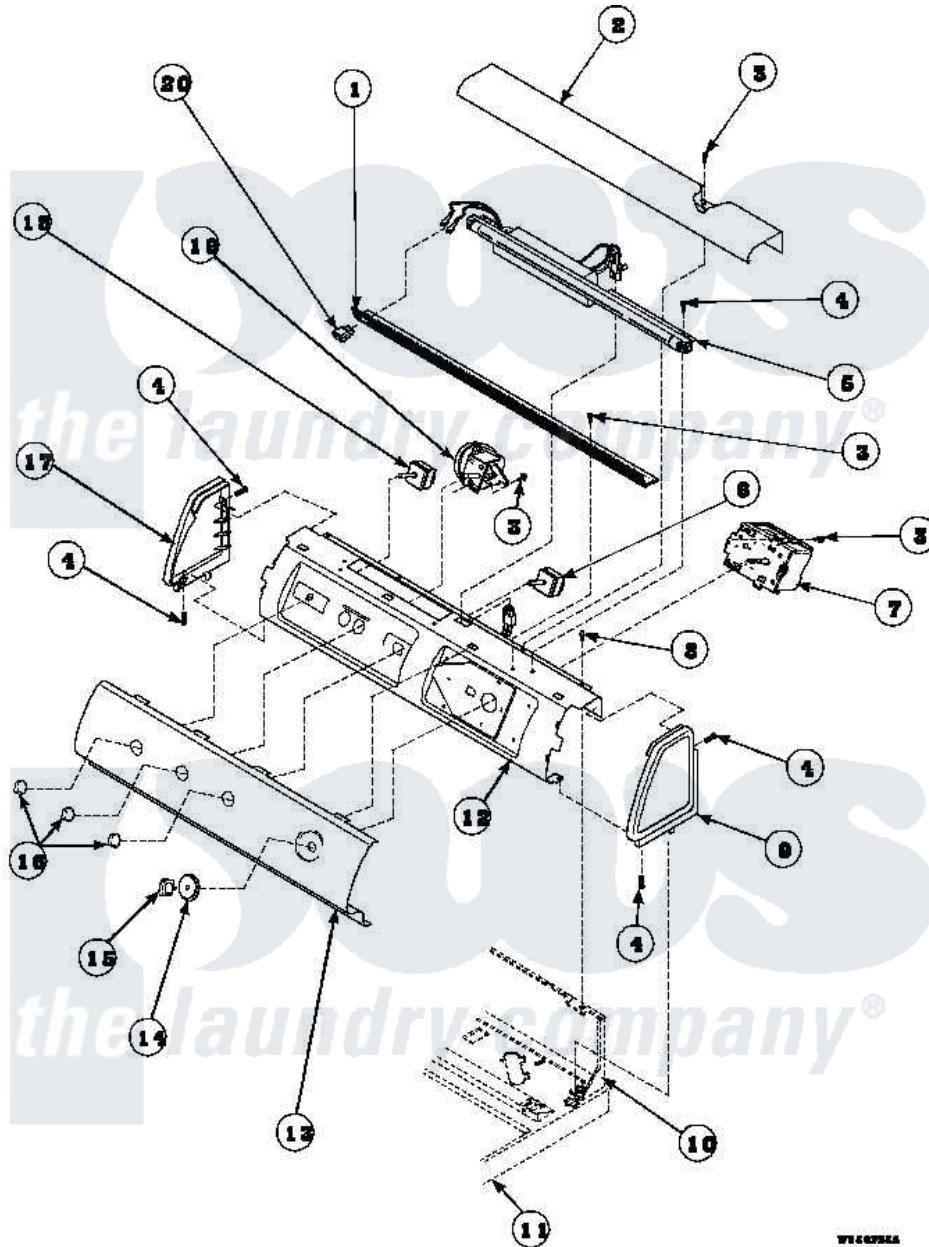

Amana LW8463W2 (BOM: PLW8463W2) 09 - GRAPHIC PANEL, CTRL MTG PLATE AND CTRLS

Amana Residential Amana LW8463W2 (BOM: PLW8463W2) Washer Parts Parts Diagram 09 - GRAPHIC PANEL, CTRL MTG PLATE AND CTRLS

Click on the part number to view part

Item	Original Part Number	Replaced By	Status	Part Description
1	34829			Diffuser, Lamp-Clear
2	34824		Not Available	TOP COVER
3	23962	W10116760		Screw
4	501086	90767		Screw, 8A X 3/8 HeX Washer Head Tapping
5	34836			Assembly, Fluorescent Light
6	35118	40039501		Switch, Speed
7	36773			Timer, 5 Cycle
8	34904	489355		Screw, 8 X 1/2
9	34817		Not Available	END CAP(RIGHT)
10	34903		Not Available	PANEL, BACK HOOD (USE 37782)
11	34902P		Not Available	TOP
12	34821		Not Available	CONTROL MOUNTING PLATE
13	36616			Graphic Panel

14	36700	Not Available	TIMER KNOB SKIRT
15	35333	Not Available	TIMER KNOB
16	36701	Not Available	KNOB, TEMP
17	34818	Not Available	END CAP(LEFT)
18	36335	40046601	Switch, Temperature Select
19	36045	40055101	Switch, Pressure
20	35038	Not Available	SWITCH/ WHITE