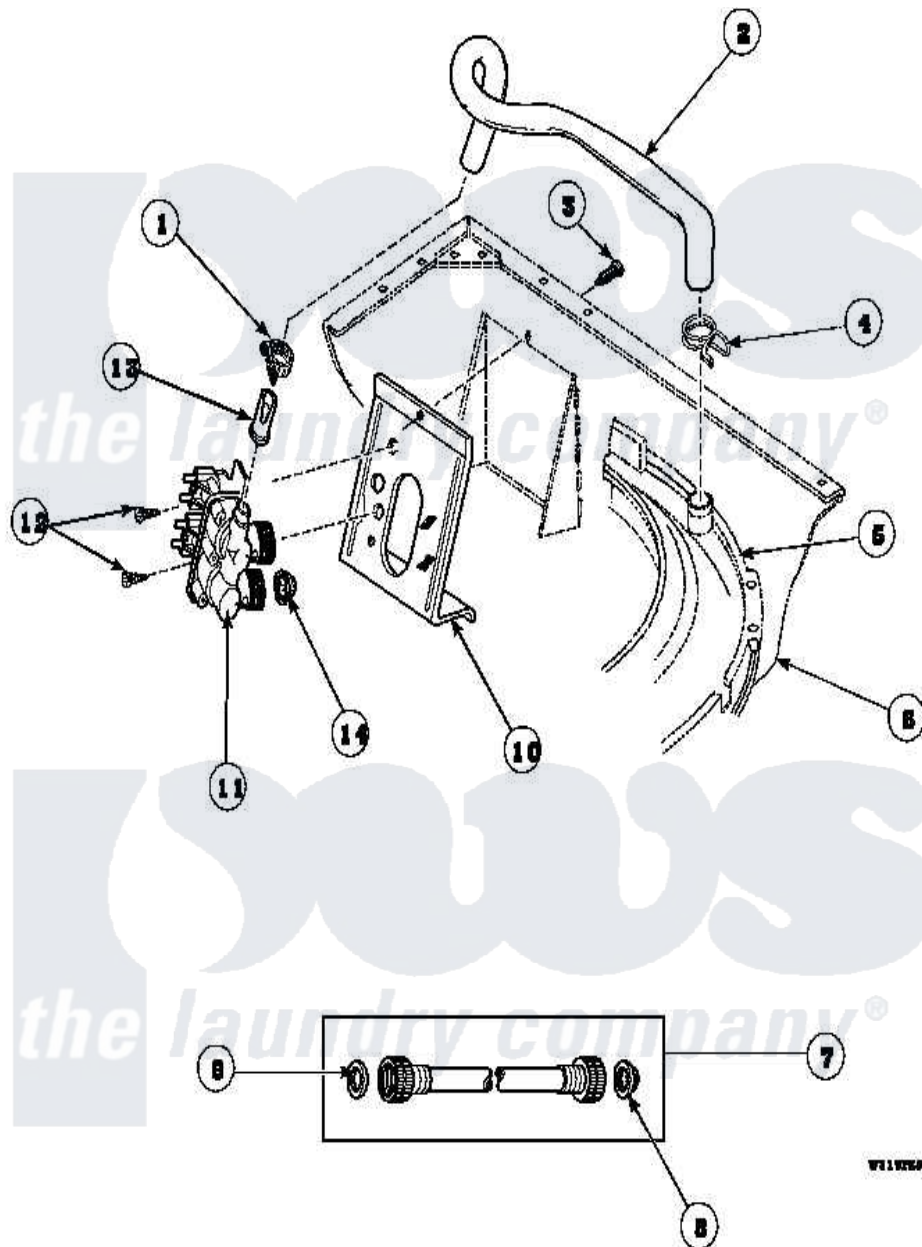

Amana LW8463W2 (BOM: PLW8463W2) 10 - INLET/FILL HOSE/MIXING VLV & MTG BRKT

W1117544

Amana Residential Amana LW8463W2 (BOM: PLW8463W2) Washer Parts Parts Diagram 10 - INLET/FILL HOSE/MIXING VLV & MTG BRKT
 Click on the part number to view part

Item	Original Part Number	Replaced By	Status	Part Description
1	36801	596669		Clamp, Manifold
2	35874	38155		Hose, Mix Valve To TU
3	33562	27001200		Screw
4	29210			Hose Clamp
5	36025P			Assembly, Tub Coverand Gasket
6	34475P		Not Available	CABINET
7	20617		Not Available	HOSE, INLET (8 FT)
"	28330P	202860		Inlet Hose Assembly
"	20618	21001467		Hose- 10'
8	28605	22002960		Strainer, Washer Inlet
9	20290	Y013783		Washer, Inlet Hose
10	34972	39407		Bracket, Valve
11	34963	34963P		Valve Mixing Package
12	501086	00767		Screw, 8A X 3/8 HeX Washer

12	301000	30107	Head Tapping
13	34500	22001900	Preventer, Back Flow
14	24122	22002960	Strainer, Washer Inlet