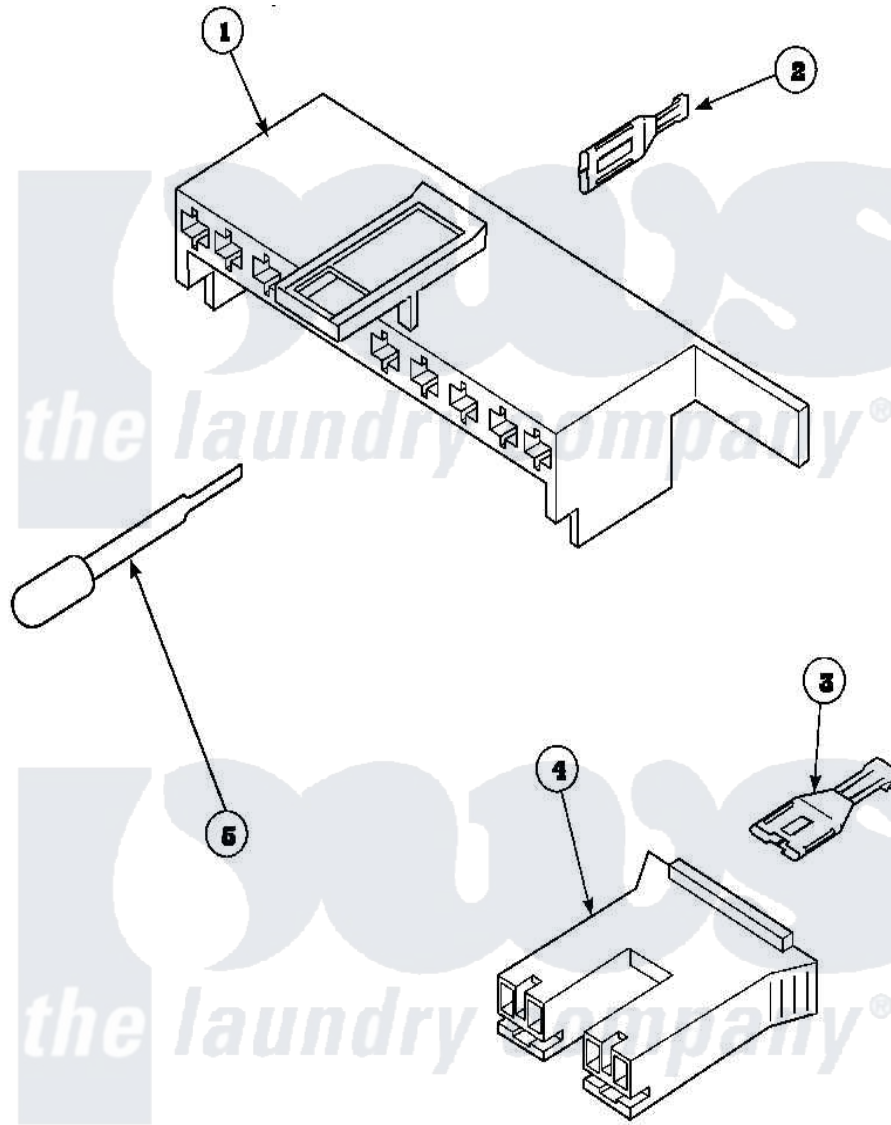

**Amana LW8463W2 (BOM: PLW8463W2) 11 - MIXING VLV, CONN
BLOCKS, TERM, EXTRACTOR**

W1246284

Amana Residential Amana LW8463W2 (BOM: PLW8463W2) Washer Parts Parts Diagram 11 - MIXING VLV, CONN
BLOCKS, TERM, EXTRACTOR
Click on the part number to view part

Item	Original Part Number	Replaced By	Status	Part Description
1	34677			10 Circuit Plug
2	Y00188			Molex Terminal
3	Y00121		Not Available	SPADE TERMINAL(12 GAUGE) (1/4 INCH-(2) 18 GAUGE WIRES O
4	34676			Plug
"	34675		Not Available	PLUG
5	283P4			Terminal Extractor Tool
NI	35349			Assembly, Wiring Harness-Hood
"	36278			Harness, Wire