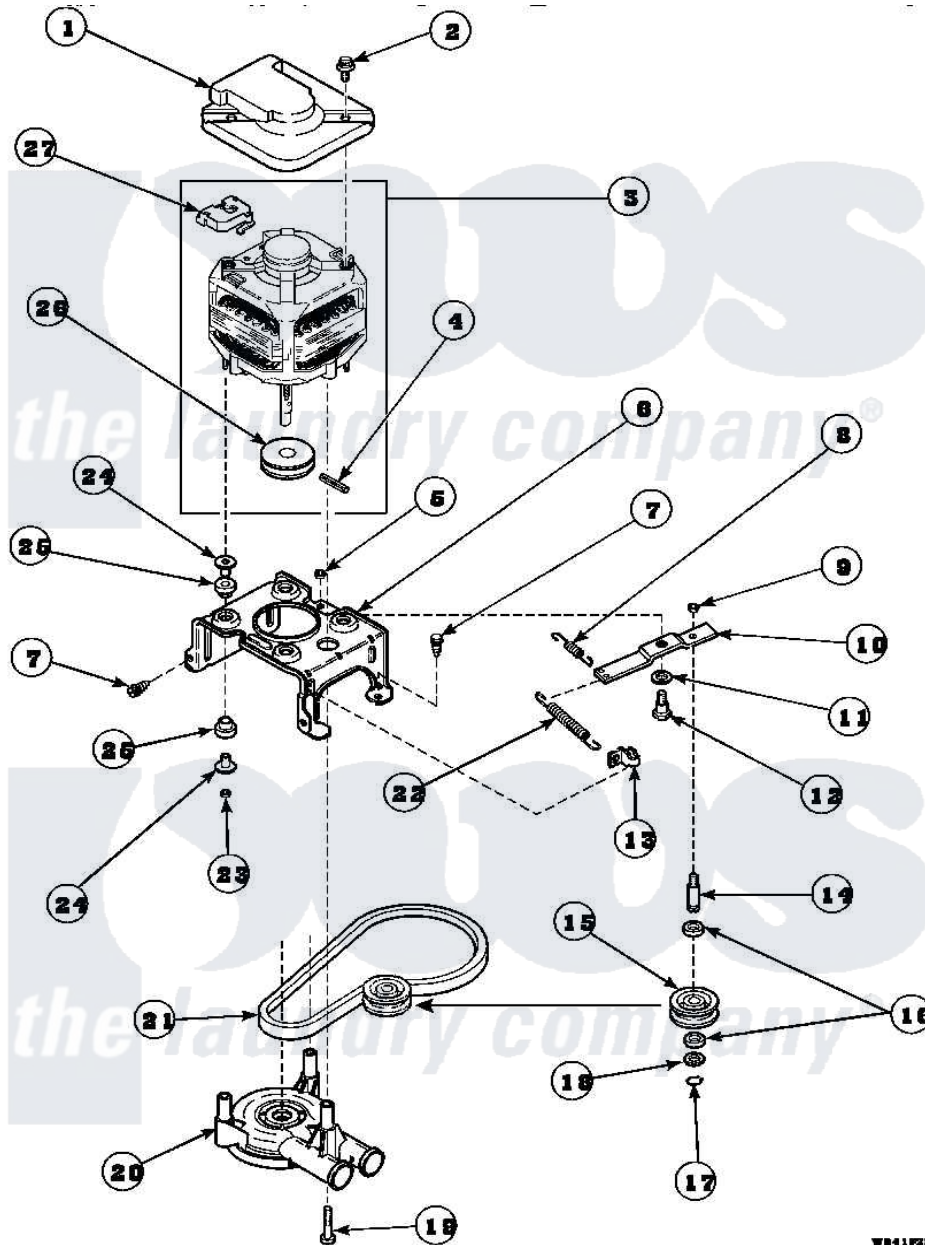

**Amana LW8463W2 (BOM: PLW8463W2) 12 - MOTOR, MTG BRKT, BELT, PUMP & IDLER ASSY**

WB11P20A

Amana Residential Amana LW8463W2 (BOM: PLW8463W2) Washer Parts Diagram 12 - MOTOR, MTG BRKT, BELT, PUMP & IDLER ASSY  
 Click on the part number to view part

Item	Original Part Number	Replaced By	Status	Part Description
1	34754	<a href="#">40112301</a>		Shield, Motor
2	36639	<a href="#">4312464</a>		Screw
3	34571P	<a href="#">27001215</a>		Motor W/Pulley
4	<a href="#">23750</a>			Pin, Roll
5	52566	<a href="#">27001225</a>		Nut, Jam Mid Lock 1/4-20
6	34890		Not Available	BRACKET,MOTOR MOUNT
"	<a href="#">37415P</a>			Kit, Motor Brkt
"	37415	<a href="#">37415P</a>		Kit, Motor Brkt
7	Y31645	<a href="#">27001200</a>		Screw
8	30620		Not Available	SPRING,IDLER LEVER HEL
9	28803	<a href="#">2221070</a>		Clamp, Nylon
10	31054	<a href="#">40041002</a>		Lever, Idler
"	37443	<a href="#">40041002</a>		Lever, Idler
11	81392	<a href="#">40054701</a>		Washer
12	27229	<a href="#">40038901</a>		Screw, 1/4-20

13	<a href="#">28849</a>		Clip, Spring
14	<a href="#">28802</a>		Shaft, Idler
15	28800	Not Available	WHEEL, IDLER
16	<a href="#">Y29443</a>		Washer, Felt
17	<a href="#">23748</a>		Ring, Retaining
18	<a href="#">52549</a>		Washer, 501 ID X3/4 Odx
19	Y34565	<a href="#">40063701</a>	Screw, 10-16 x 1.75
20	36863P	<a href="#">27001233</a>	Pump
21	<a href="#">28808</a>		Belt, Agitate And Spin
22	<a href="#">37366</a>		Spring, Idler
"	<a href="#">37606</a>		Spring, Idler Lever
23	35423	<a href="#">3400029</a>	Nut, Adapter Plate
24	<a href="#">34791</a>		Post, Mount-Motor
25	<a href="#">34788</a>		Mount, Motor
26	27171	Not Available	PULLEY, MOTOR
27	35632	Not Available	SWITCH, MOTOR