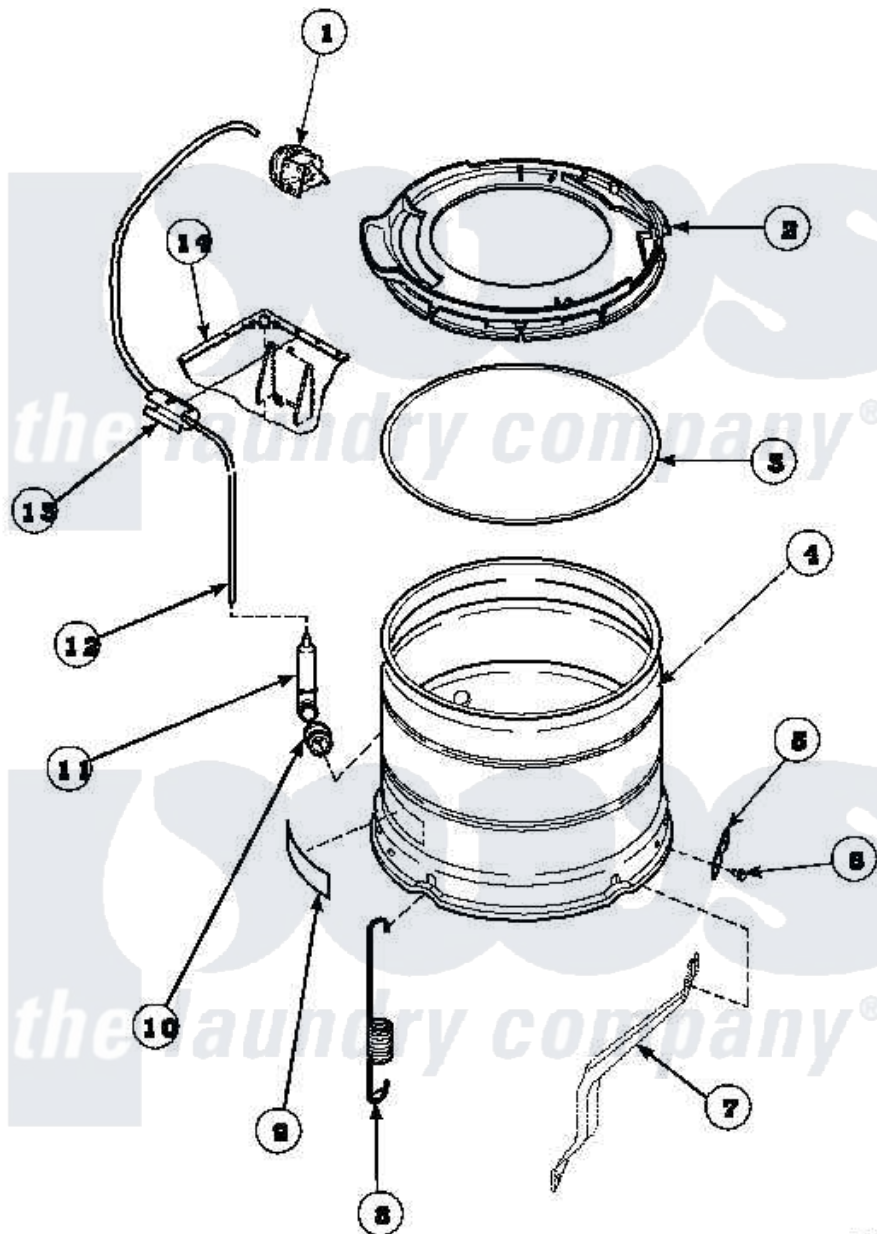

# Amana LW8463W2 (BOM: PLW8463W2) 13 - OUTER TUB/OUTER TUB COVER & PRESS HOSE

Amana Residential Amana LW8463W2 (BOM: PLW8463W2) Washer Parts Parts Diagram 13 - OUTER TUB/OUTER TUB COVER & PRESS HOSE  
 Click on the part number to view part

Item	Original Part Number	Replaced By	Status	Part Description
1	36045	<a href="#">40055101</a>		Switch, Pressure
2	<a href="#">36025P</a>			Assembly, Tub Cover and Gasket
3	<a href="#">32857</a>			Gasket, Tub Cover Small
4	<a href="#">34438P</a>			Assembly, Outer Tub
5	<a href="#">27926</a>			Plate, Leg .063
6	35369	<a href="#">40128701</a>		Screw, 5/16-18 X .50
7	34471		Not Available	LEG,SUPPORT
8	<a href="#">35948</a>			Spring, Leg-Large Tub
9	500049		Not Available	STICKER
10	29175	<a href="#">40037801</a>		Grommet
11	30907	<a href="#">40008501</a>		Assembly, Pressure Bulb
12	29213	<a href="#">39125</a>		Tubing 31
13	36985		Not Available	CLIP, HOSE
14	34475P		Not Available	CABINET