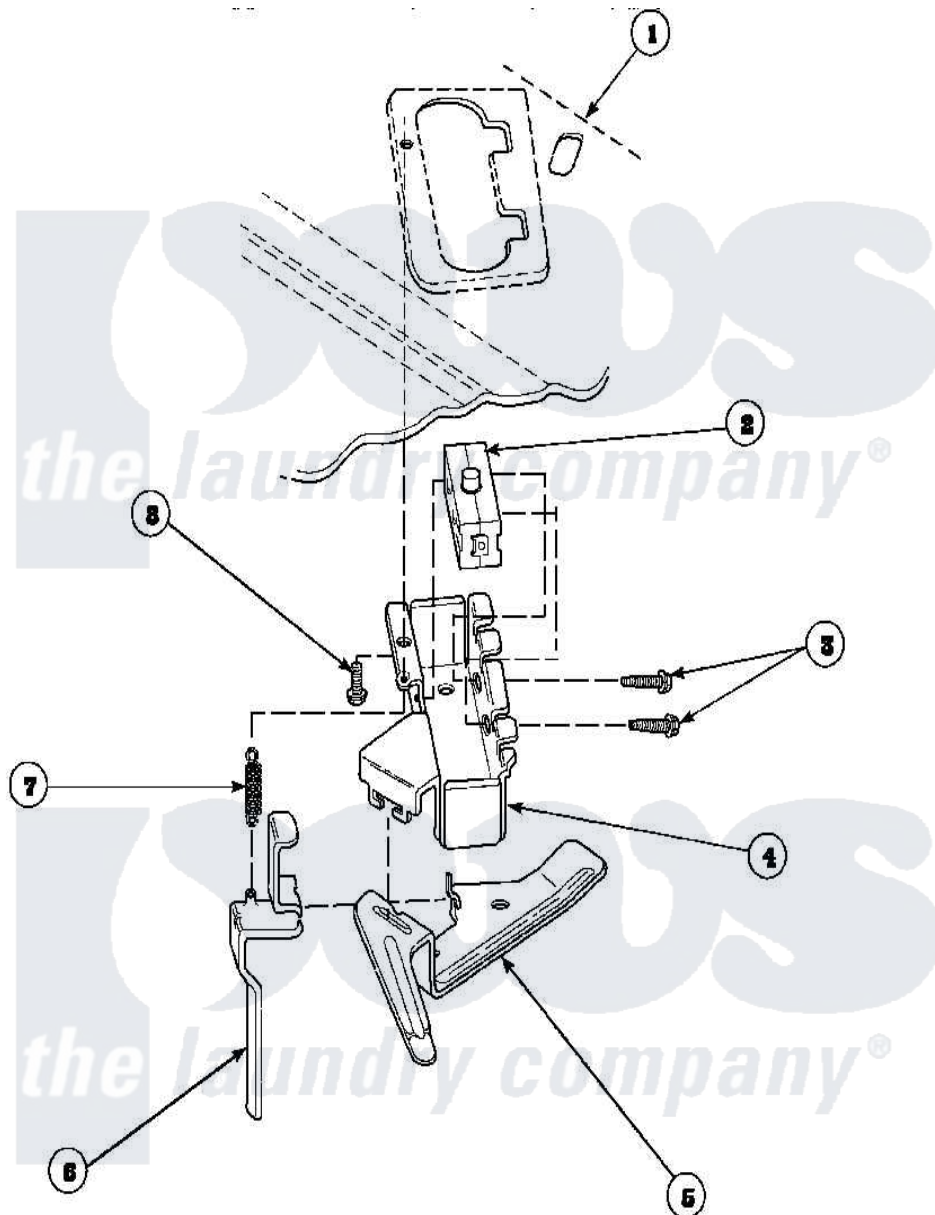

# Amana LW8463W2 (BOM: PLW8463W2) 14 - OUT-OF-BALANCE SWITCH

Amana Residential Amana LW8463W2 (BOM: PLW8463W2) Washer Parts Parts Diagram 14 - OUT-OF-BALANCE SWITCH

[Click on the part number to view part](#)

Item	Original Part Number	Replaced By	Status	Part Description
1	34902P		Not Available	TOP
2	33445	<a href="#">27001095</a>		Switch, Lid
3	<a href="#">36510</a>			Screw
4	<a href="#">36497P</a>			Kit, Switch Holder
5	<a href="#">33441</a>			Arm, Actuator
6	<a href="#">33442</a>			Lever, Unbalanced Load
7	<a href="#">33443</a>			Spring
8	23962	<a href="#">W10116760</a>		Screw