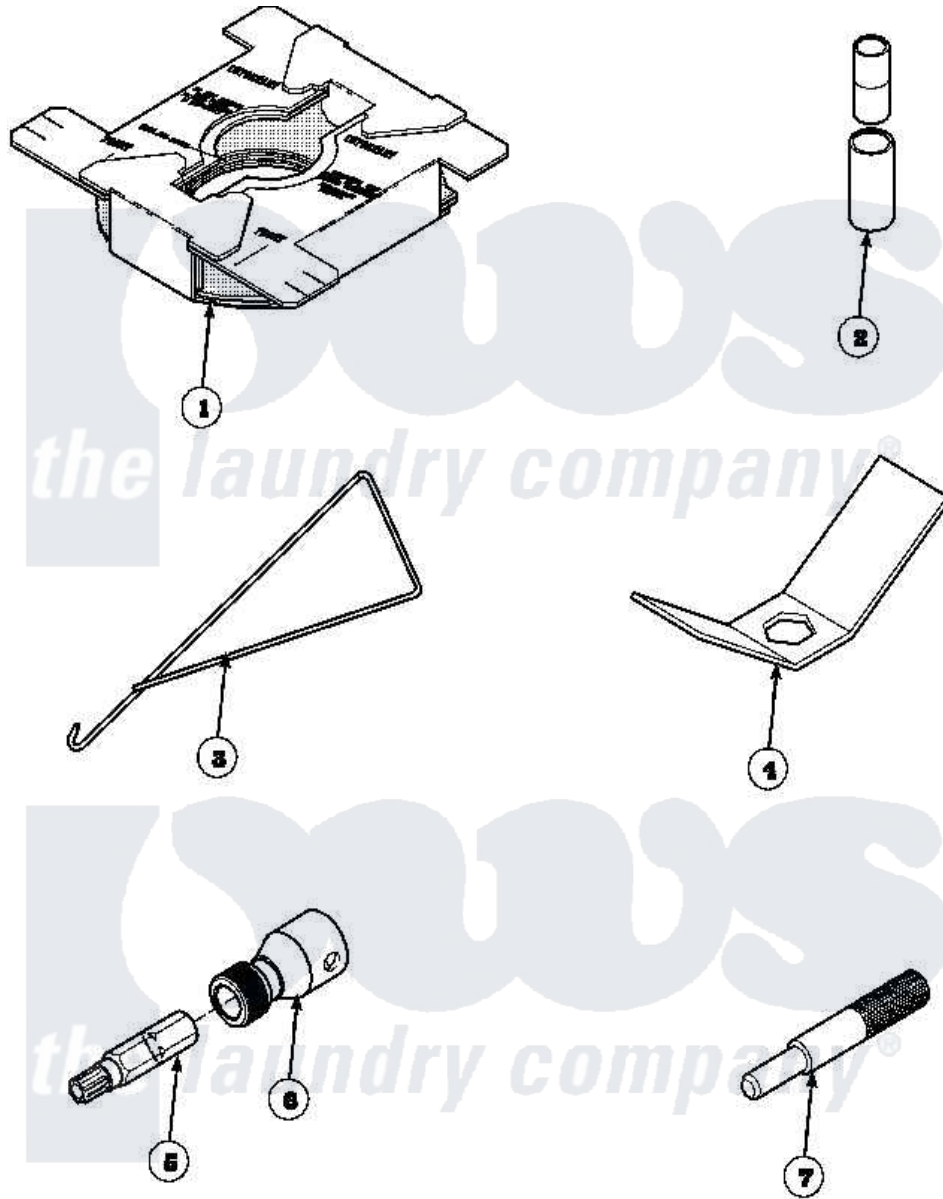

Amana LW8463W2 (BOM: PLW8463W2) 16 - SPECIAL TOOLS

Amana Residential Amana LW8463W2 (BOM: PLW8463W2) Washer Parts Parts Diagram 16 - SPECIAL TOOLS
 Click on the part number to view part

W1030588

Item	Original Part Number	Replaced By	Status	Part Description
1	36926		Not Available	BRACE, SHIPPING
2	242P4			Installer, Spring
3	289P4	321P4		Hook, Spring
4	237P4	306P4		Hex Wrench
5	282P4			T25 Tamper Resistant Bit
6	24161			Torx Bit Holder
7	305P4		Not Available	TOOL, TRANSMISSION PI
NI	555P3	725P3		Kit