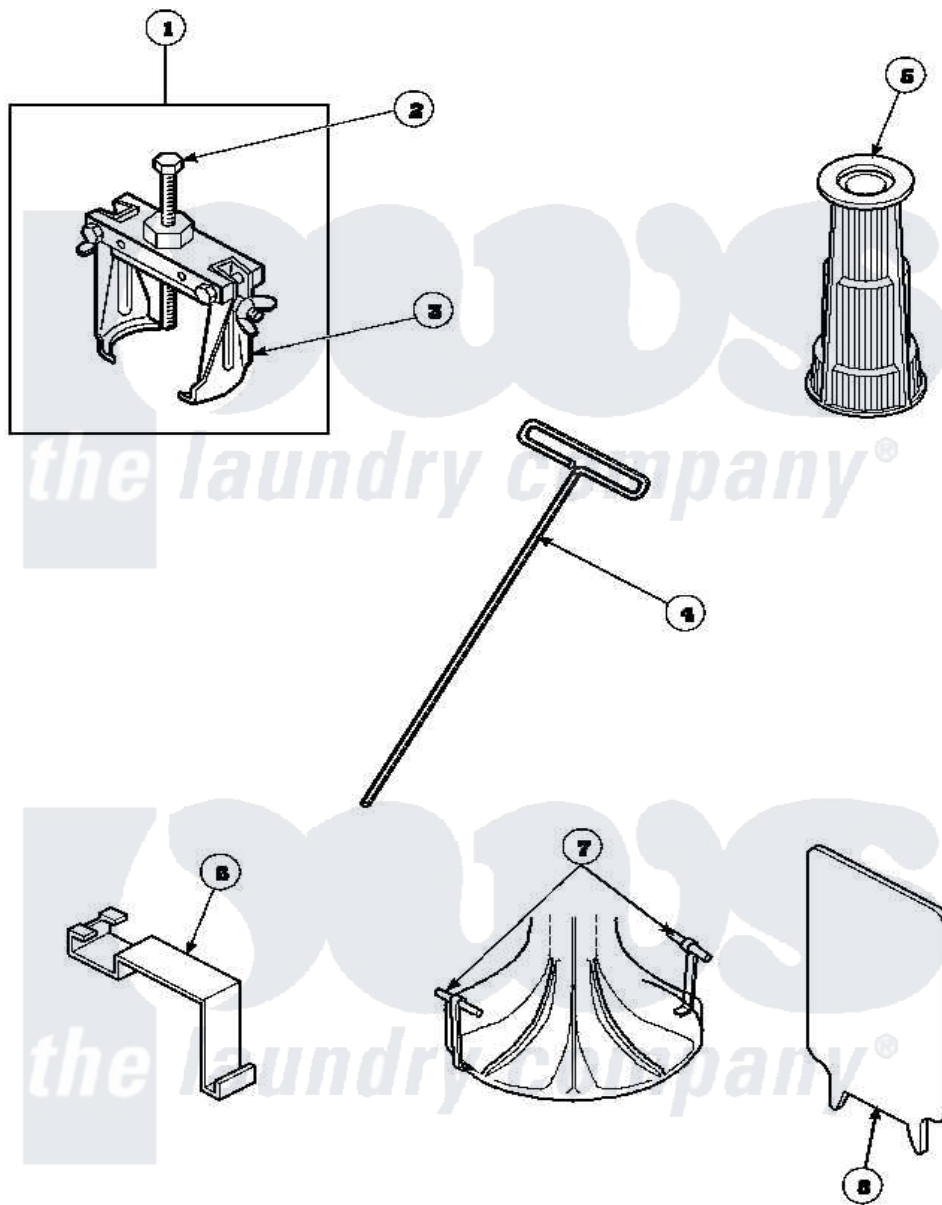

Amana LW8463W2 (BOM: PLW8463W2) 17 - SPECIAL TOOLS

Amana Residential Amana LW8463W2 (BOM: PLW8463W2) Washer Parts Parts Diagram 17 - SPECIAL TOOLS
 Click on the part number to view part

Item	Original Part Number	Replaced By	Status	Part Description
1	294P4			Bell Tool
2	294P4B			Drive Bell Bolt
3	294P4A			Jaw, Drive Bell Tool
4	291P4		Not Available	WRENCH, T - ALLEN
5	293P4			Seal Tool
6	273P4			Tub Cover Gasket Tool
7	254P4P			Agitator Hooks
8	272P4			Tool, Lid Switch Instal
NI	555P3	725P3		Kit