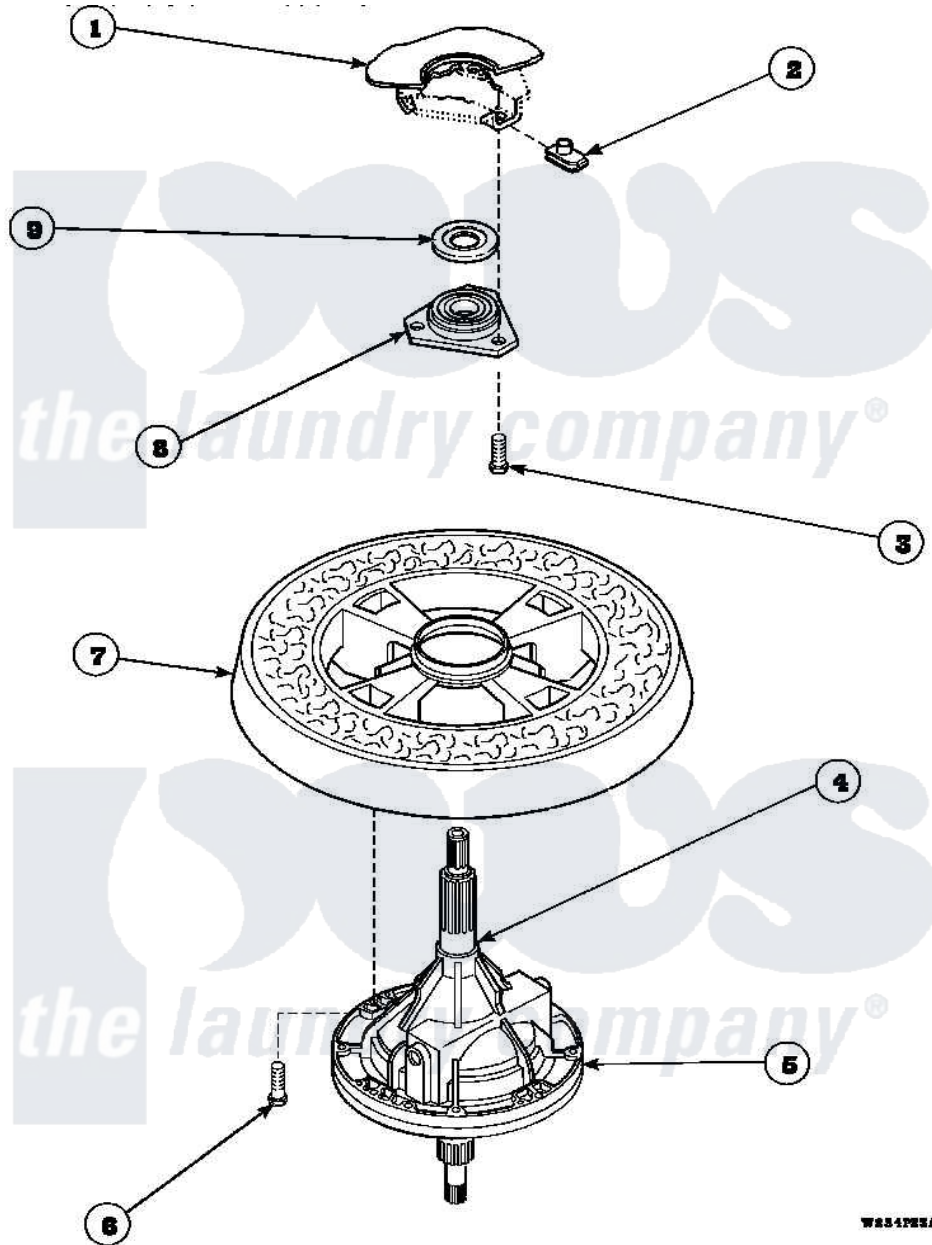

# Amana LW8463W2 (BOM: PLW8463W2) 19 - TRANSMISSION ASSY AND BALANCING RING

Amana Residential Amana LW8463W2 (BOM: PLW8463W2) Washer Parts Parts Diagram 19 - TRANSMISSION ASSY AND BALANCING RING

Click on the part number to view part

Item	Original Part Number	Replaced By	Status	Part Description
1	<a href="#">34438P</a>			Assembly, Outer Tub
2	<a href="#">27222</a>			Nut, Retainer 5/16-18
3	36991	<a href="#">3400500</a>		Bolt, 3405245 5/16-18 X 3/4
4	<a href="#">27604P</a>			Never-Seeze 1 Oz Tube
5	<a href="#">34526P</a>			Assembly, Transmission
6	37047		Not Available	SCREW, CAP
7	34731		Not Available	ASSY,BALANCE RING-COMPL
8	27182	<a href="#">40004201P</a>		Main Bearing Assembly
9	<a href="#">27187</a>			Flinger