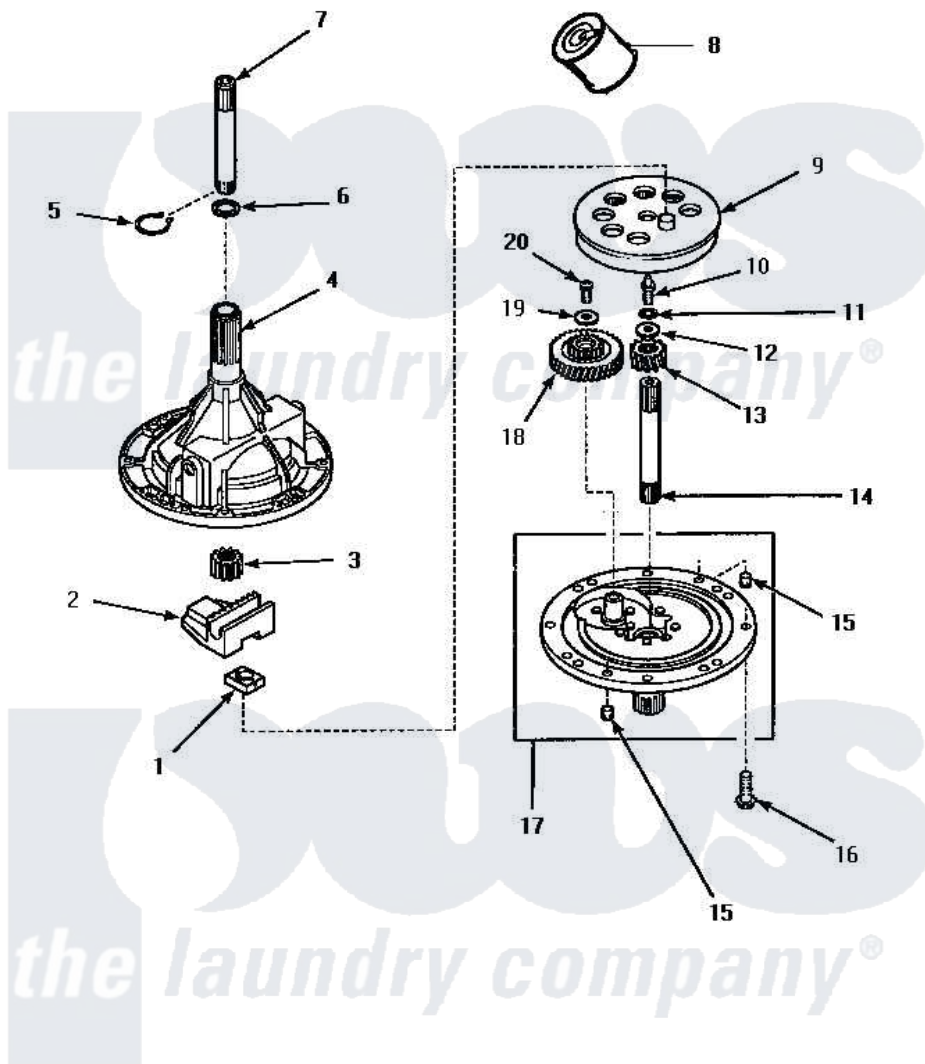

Amana LW8463W2 (BOM: PLW8463W2 A) 01 - 34526P TRANSMISSION ASSY

34526P TRANSMISSION ASSEMBLY

Amana Residential Amana LW8463W2 (BOM: PLW8463W2 A) Washer Parts Parts Diagram 01 - 34526P TRANSMISSION ASSY

[Click on the part number to view part](#)

Item	Original Part Number	Replaced By	Status	Part Description
1	26493			Slide
2	Y31526			Rack
3	27003			Pinion, Agitator
4	33223		Not Available	ASSY,TRANSMISSION CASE
5	27197			Ring, Retaining
6	35092			Washer, 3628id X 1.00 X .056
7	Y36570			Shaft, Output
8	27243P			Oil, CW Transmission F-
9	26577			Assembly, Gear And Stud
10	27030		Not Available	SCREW,1/4-20 SPECIAL
11	21456			Lockwasher, 1/4 Intshkp
12	26509	40041501		Washer
13	36562			Pinion, Drive
14	34853			Shaft, Input
15	27172			Pin, Dowel

16	32814	Not Available	SCREW, 1/4-20X7/8 SERRA
17	34854	38290	Assembly, Cover
18	29161		Gear, Reduction
19	29260	Not Available	WASHER
20	29273		Screw, 1/4-20 X 3/8
NI	37577P	Not Available	SEALANT