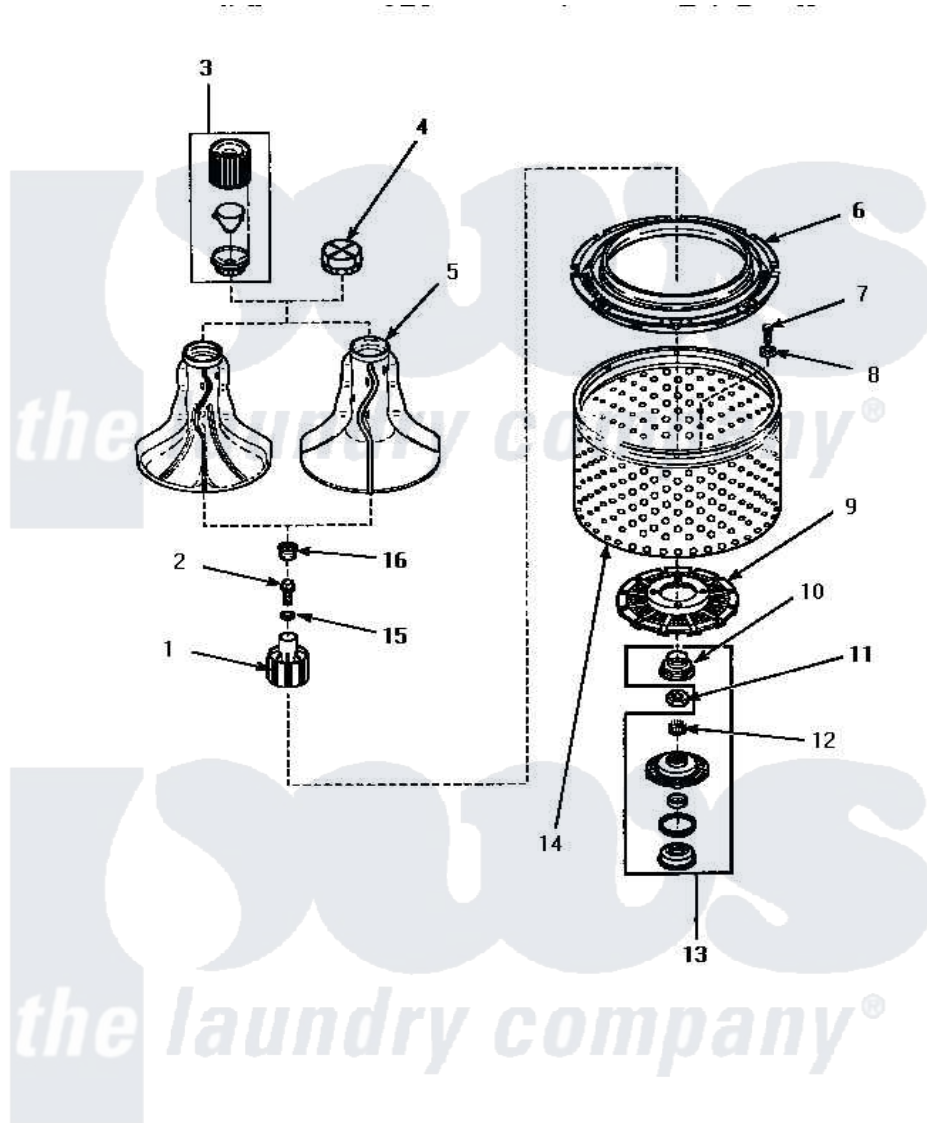

Amana LW8463W2 (BOM: PLW8463W2 A) 02 - AGITATOR/DRIVE BELL/SEAL KIT/TUB & HUB

AGITATOR, DRIVE BELL, SEAL KIT, WASHTUB AND HUB
 (All Models Except LW2001W2, LW6001W2, LW6101WB and LW6501W2)

Amana [Residential Amana LW8463W2 \(BOM: PLW8463W2 A\) Washer Parts](#) Parts Diagram 02 -
 AGITATOR/DRIVE BELL/SEAL KIT/TUB & HUB
 Click on the part number to view part

Item	Original Part Number	Replaced By	Status	Part Description
1	Y00000000		Not Available	SEE NOTE DRIVE BELL
2	34288	40065102		Screw, Shoulder 1/4
3	36542	40002101W		Assembly, Fabric Softner
4	36515			Cap, Agitator
5	36507	40000501W		Agitator, Flex Vane
6	35035			Guard, Clothes
7	27202	W10116787		Screw
8	28094			Gasket
9	32998	39371		Filter Lin
10	36425	40016101		Seal, Bell Drive
11	Y29220	40016301		Nut, Lock
12	29728	40008301		Insert, Spline
13	495P3	R9900552		Hub And Seal
14	33501P	R9900144		Kit- Wash
15	36472			O-Ring