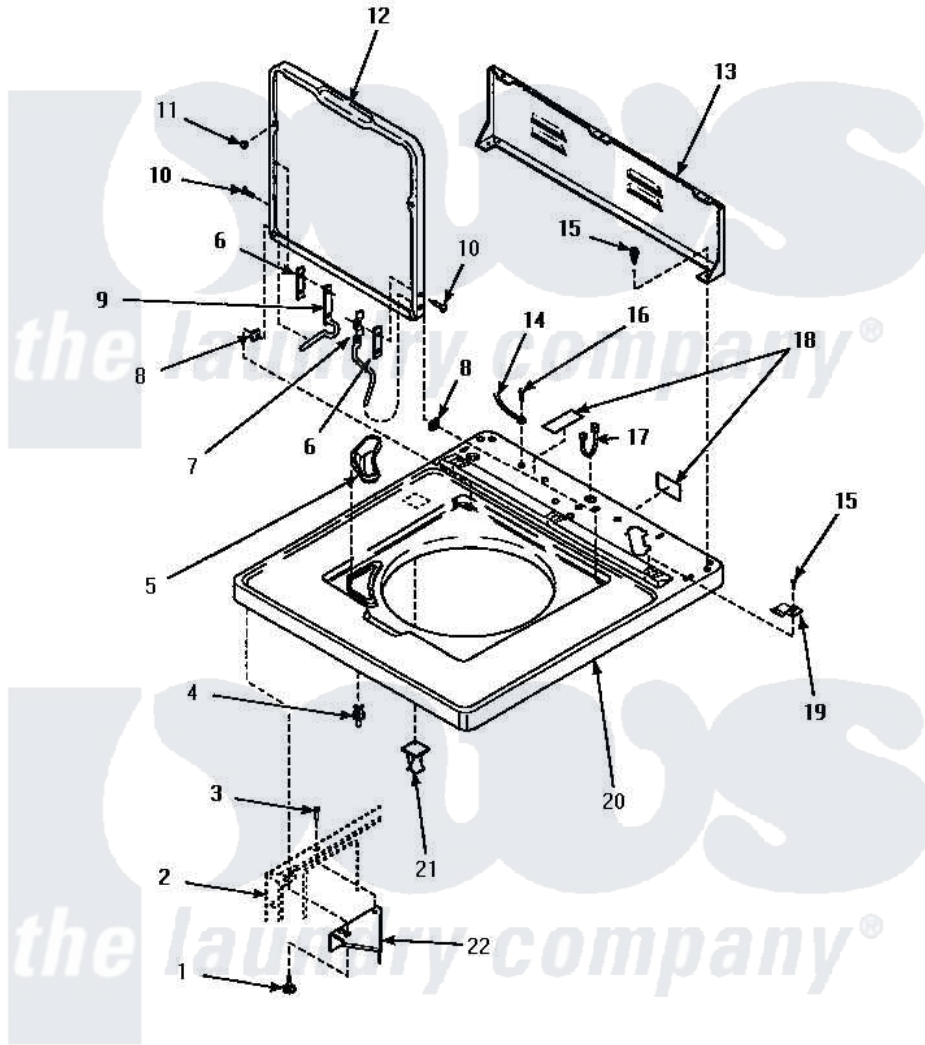

Amana LW8463W2 (BOM: PLW8463W2 A) 04 - CAB TOP/LOADING DR & CTRL HOOD REAR PAN

CABINET TOP, LOADING DOOR AND CONTROL HOOD REAR PANEL
 (All Models Except CW4202W2, CW6203W2, CW8413W2, CW9203W2 and CW9203W3)

Amana [Residential Amana LW8463W2 \(BOM: PLW8463W2 A\) Washer Parts](#) Parts Diagram 04 - CAB TOP/LOADING DR & CTRL HOOD REAR PAN
 Click on the part number to view part

Item	Original Part Number	Replaced By	Status	Part Description
1	Y31644	27001200		Screw
2	Y00000000		Not Available	SEE NOTE CABINET ASSEMBLY -- (SEE FRONT PANEL PAGE)
3	36035		Not Available	SCREW,8-18X3/8 PHIL FLT HD
4	56534			Barrel, Support
5	34776		Not Available	DISPENSER,BLEACH
6	34338			Gasket, Hinge
7	36437			Hinge, Lid R
8	33446	40008201		Bushing, Hinge
9	36513			Hinge, Left
10	34337	W10119828		Screw, Lid Hinge Mounting
11	21685	40038001		Bumper
12	33541LP			Lid, W/Instructions
"	33541WP			Lid, W/Instructions

13	34903		Not Available	PANEL, BACK HOOD (USE 37782)
14	Y00000000		Not Available	SEE NOTE GROUND WIRE
15	23962	W10116760		Screw
16	52909			Screw, 10B-16 X 1/2 HeX
17	21903	211881		Grommet, Cord Part Not Used-Gas Models Only
18	24903		Not Available	STICKER,DISCONNECT POW
19	35887	40063901		Clip, Hold Down
20	34902LP			Assembly, Top-Amana
"	34902WP		Not Available	ASSY,TOP-AMANA
21	36519		Not Available	CLIP
22	36034			Bracket, Director-Module