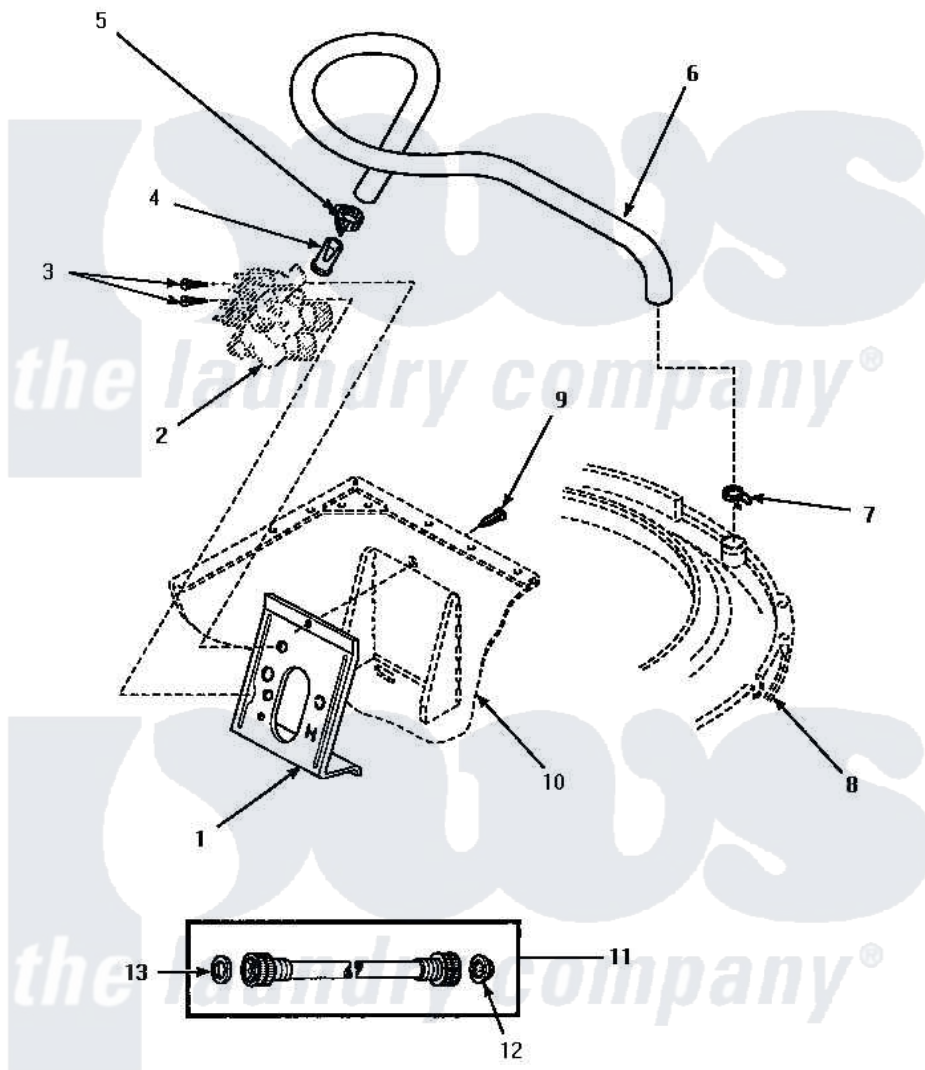

Amana LW8463W2 (BOM: PLW8463W2 A) 05 - CAB TOP/LOADING DR & CTRL HOOD REAR PAN

INLET HOSE, FILL HOSE AND MIXING VALVE MOUNTING BRACKET

Amana [Residential Amana LW8463W2 \(BOM: PLW8463W2 A\) Washer Parts](#) Parts Diagram 05 - CAB TOP/LOADING DR & CTRL HOOD REAR PAN
 Click on the part number to view part

Item	Original Part Number	Replaced By	Status	Part Description
1	34972	39407		Bracket, Valve
2	Y00000000		Not Available	SEE NOTE MIXING VALVE ASSEMBLY -- (SEE MIXING VALVE ASSEMBLY PAGE)
3	23962	W10116760		Screw
4	34500	22001900		Preventer, Back Flow
5	36801	596669		Clamp, Manifold
6	35874	38155		Hose, Mix Valve To TU
7	29210			Hose Clamp
8	Y00000000		Not Available	SEE NOTE OUTER TUB ASSEMBLY -- (SEE OUTER TUB PAGE)
9	33562	27001200		Screw
10	Y00000000		Not Available	SEE NOTE CABINET ASSEMBLY -- (SEE FRONT PANEL PAGE)
11	28330P	202860		Inlet Hose Assembly