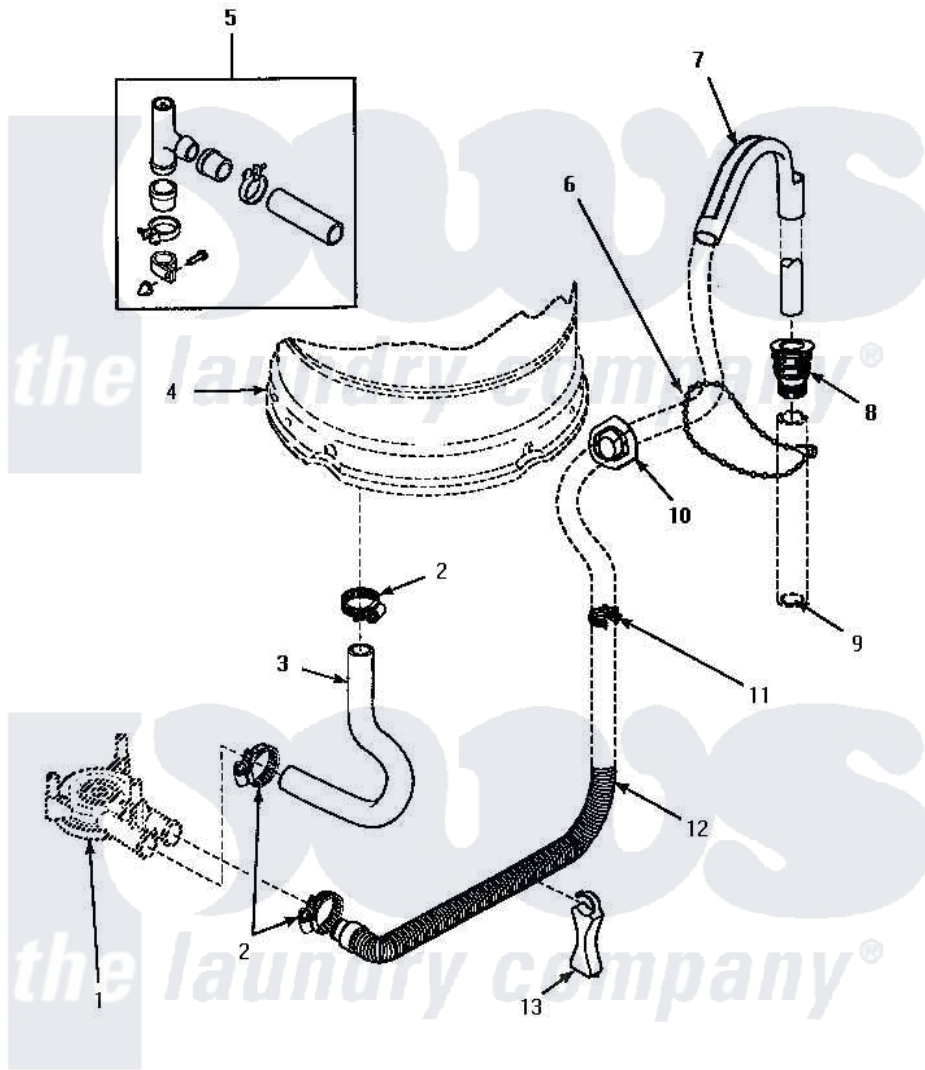

Amana LW8463W2 (BOM: PLW8463W2 A) 06 - DRAIN HOSE & SIPHON BREAK

DRAIN HOSE AND SIPHON BREAK

Amana Residential Amana LW8463W2 (BOM: PLW8463W2 A) Washer Parts Parts Diagram 06 - DRAIN HOSE & SIPHON BREAK

[Click on the part number to view part](#)

Item	Original Part Number	Replaced By	Status	Part Description
1	Y00000000		Not Available	SEE NOTE PUMP ASSEMBLY -- (SEE MOTOR PAGE)
2	36802	285655		Clamp, Hose
3	35753			Hose, Tub To Pump-Ddp
4	Y00000000		Not Available	SEE NOTE OUTER TUB -- (SEE OUTER TUB PAGE)
5	562P3	76660		Break-Sphn
6	33489	8539404		Tie-Wire
7	33615	22003814		Retainer, Drain Hose
8	36878	40008101		Adapter, Standpipe
9	Y00000000		Not Available	SEE NOTE STANDPIPE
10	32219			Relief, Strain
11	36014			Clip, Retainer-Hose
12	37145		Not Available	DRAIN HOSE
13	36522			Hose Support