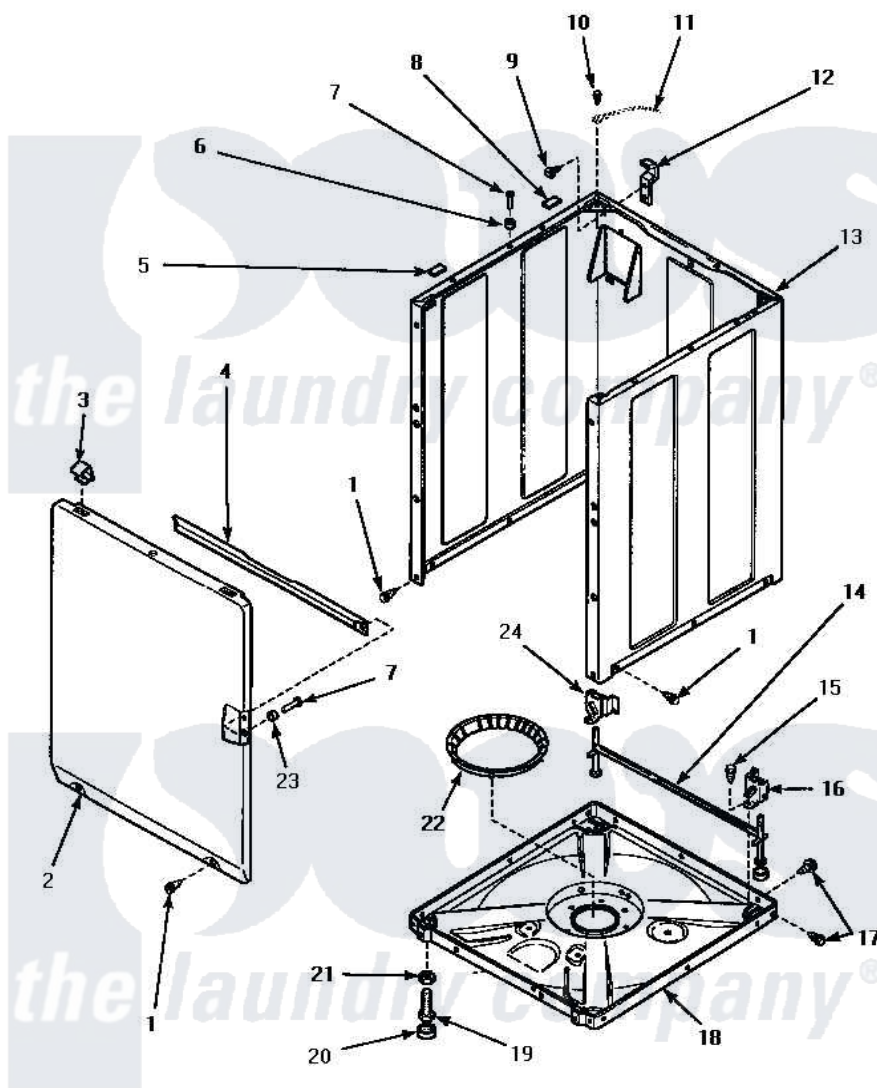

Amana LW8463W2 (BOM: PLW8463W2 A) 07 - FRONT PANEL, BASE ASSY & CABINET ASSY

FRONT PANEL, BASE ASSEMBLY AND CABINET ASSEMBLY

Amana Residential Amana LW8463W2 (BOM: PLW8463W2 A) Washer Parts Parts Diagram 07 - FRONT PANEL, BASE ASSY & CABINET ASSY

[Click on the part number to view part](#)

Item	Original Part Number	Replaced By	Status	Part Description
1	27196	27001200		Screw
2	34656WP			Assembly, Front Panel
"	34656LP			Assembly, Front Panel
3	35865			Clip, Hold-Down Front Panel
4	Y35097		Not Available	BRACE, FRT PNL
5	Y56128			Pad, Bumper
6	56079	505187		Locator, Panel
7	32671	Y014874		Screw, Idler Arm And Sleeve
8	36226			Pad, Bumper .25
9	34499		Not Available	SCREW, No.10B X 1/4 TAP IN HX
10	23962	W10116760		Screw
11	Y00000000		Not Available	SEE NOTE GROUND WIRE
12	Y27103			Hinge, Hold-Down Lug
13	34475WP	38612WP		Kit-Servic

"	34475LP	38612LP	Kit Service Cabinet
14	34443		Assembly, Leg And Stabilier
15	35148		Not Available SCREW, 1/4-14 X 3/8 HX HD
16	36036		Not Available BRACKET, SLL-RIGHT
17	35148		Not Available SCREW, 1/4-14 X 3/8 HX HD
18	36599P		Assembly Nut/ Leg Base
"	34434P		Assembly Nut/Leg Base
19	Y34319	22003428	Leg, Adjustable
20	34318	40016001	Foot, Rubber
21	Y21899	40038101	Nut, Leg
22	36108		Not Available SNUBBER PAD & ISOLATOR
23	28102		Locator, Panel
24	36037		Bracket, SII-Left