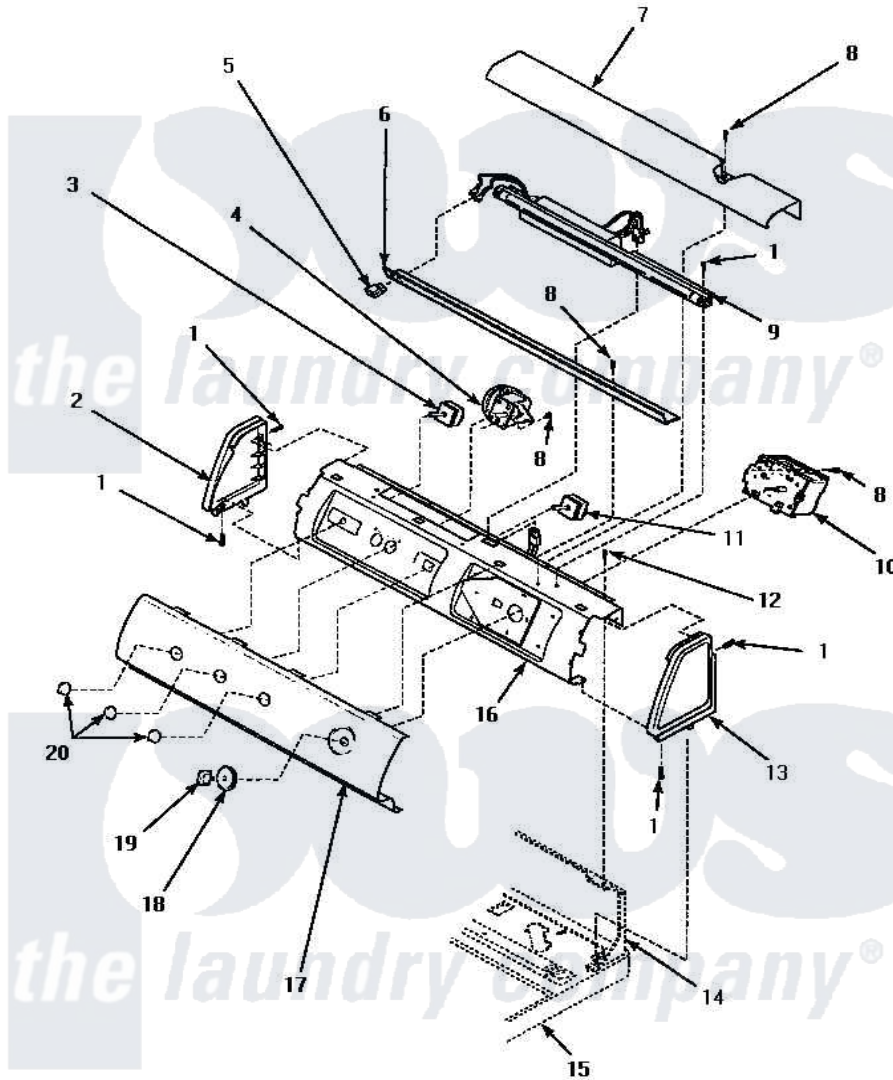

**Amana LW8463W2 (BOM: PLW8463W2 A) 08 - GRAPHIC PANEL, CTRL
MTG PLATE & CTRLS**

**GRAPHIC PANEL, CONTROL MOUNTING PLATE AND CONTROLS
(LW6183LM, LW6183WM, LW8413L2, LW8413W2 AND LW8463W2)**

Amana [Residential Amana LW8463W2 \(BOM: PLW8463W2 A\) Washer Parts](#) Parts Diagram 08 - GRAPHIC PANEL,
CTRL MTG PLATE & CTRLS
[Click on the part number to view part](#)

Item	Original Part Number	Replaced By	Status	Part Description
1	501086	90767		Screw, 8A X 3/8 HeX Washer Head Tapping
2	34818L		Not Available	PANEL,END-LH
"	34818W		Not Available	PANEL,END-LH
3	36335	40046601		Switch, Temperature Select
4	36045	40055101		Switch, Pressure
5	35038		Not Available	SWITCH/ WHITE
6	34829			Diffuser, Lamp-Clear
7	34824L			Cover, Top
"	34824W		Not Available	COVER, TOP (COMPUTOR)
8	23962	W10116760		Screw
9	34841		Not Available	STARTER,FLUORESCENT
"	34837		Not Available	BULB,FLUORESCENT
"	34836			Assembly, Fluorescent Light
10	36773			Timer, 5 Cycle

11	35118	40039501	Switch, Speed
12	34904	489355	Screw, 8 X 1/2
13	34817W		Not Available
	34817L		Not Available
14	Y00000000		Not Available
15	Y00000000		Not Available
16	34821		Not Available
17	36624W		Not Available
"	36611W		Not Available
"	36611L		Not Available
"	36616W		Not Available
"	36616L		Not Available
"	36624L		Not Available
18	36700W		Knob Skirt
"	36700L		Skirt, Timer
19	35333L		Knob, Timer
"	35333W		Knob, Timer
20	36701W		Knob
"	36701L		Knob