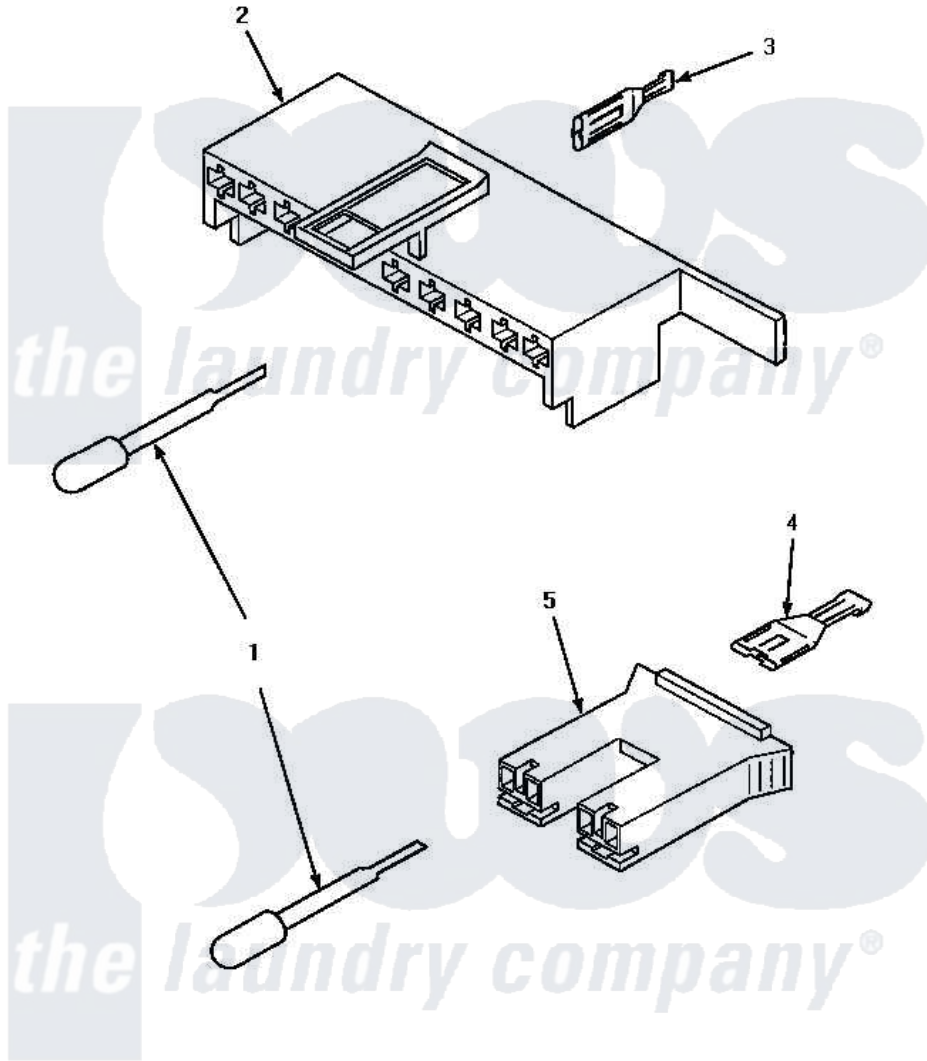

**Amana LW8463W2 (BOM: PLW8463W2 A) 09 - MIX VLV & MTR CONN
BLKS/TERM & EXTRACTOR**

**MIXING VALVE AND MOTOR CONNECTION BLOCKS,
TERMINALS AND TERMINAL EXTRACTOR TOOL**

Amana [Residential Amana LW8463W2 \(BOM: PLW8463W2 A\) Washer Parts](#) Parts Diagram 09 - MIX VLV & MTR
CONN BLKS/TERM & EXTRACTOR
[Click on the part number to view part](#)

Item	Original Part Number	Replaced By	Status	Part Description
1	283P4			Terminal Extractor Tool
2	34677			10 Circuit Plug
3	Y00188			Molex Terminal
4	Y00121		Not Available	SPADE TERMINAL(12 GAUGE) (1/4 INCH-(2) 18 GAUGE WIRES O
5	34676			Plug
"	34675		Not Available	PLUG