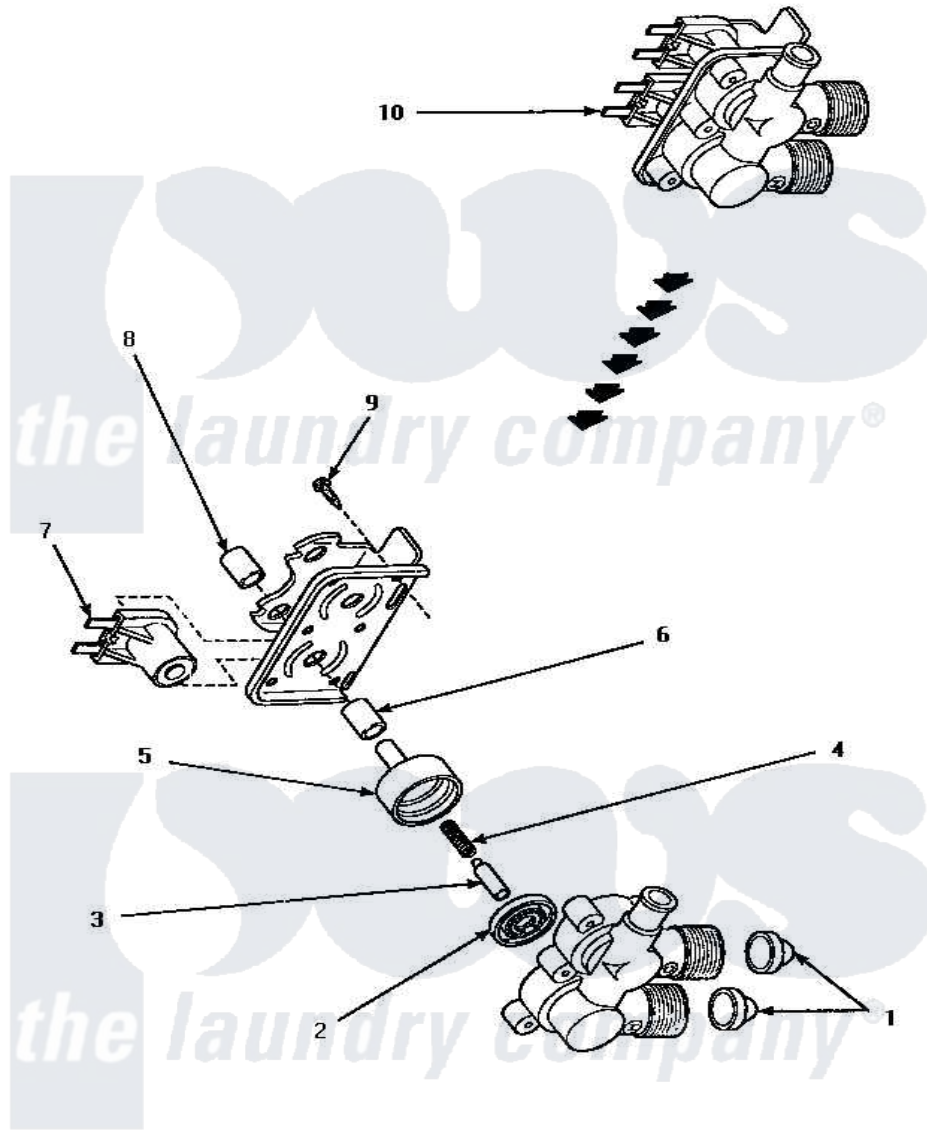

Amana LW8463W2 (BOM: PLW8463W2 A) 10 - MIXING VALVE ASSY

MIXING VALVE ASSEMBLY

Amana [Residential Amana LW8463W2 \(BOM: PLW8463W2 A\) Washer Parts](#) Parts Diagram 10 - MIXING VALVE ASSY

[Click on the part number to view part](#)

Item	Original Part Number	Replaced By	Status	Part Description
1	24122	22002960		Strainer, Washer Inlet
2	24134		Not Available	DIAPHRAGM
3	24132		Not Available	ARMATURE
4	23224E		Not Available	SPRING
5	24130			Guide, Armature
6	24129		Not Available	SLEEVE, SHORT
7	33930A	33930		Valve, Mixing
8	24128		Not Available	SLEEVE, LONG
9	25817C		Not Available	SCREW
10	34963	34963P		Valve Mixing Package