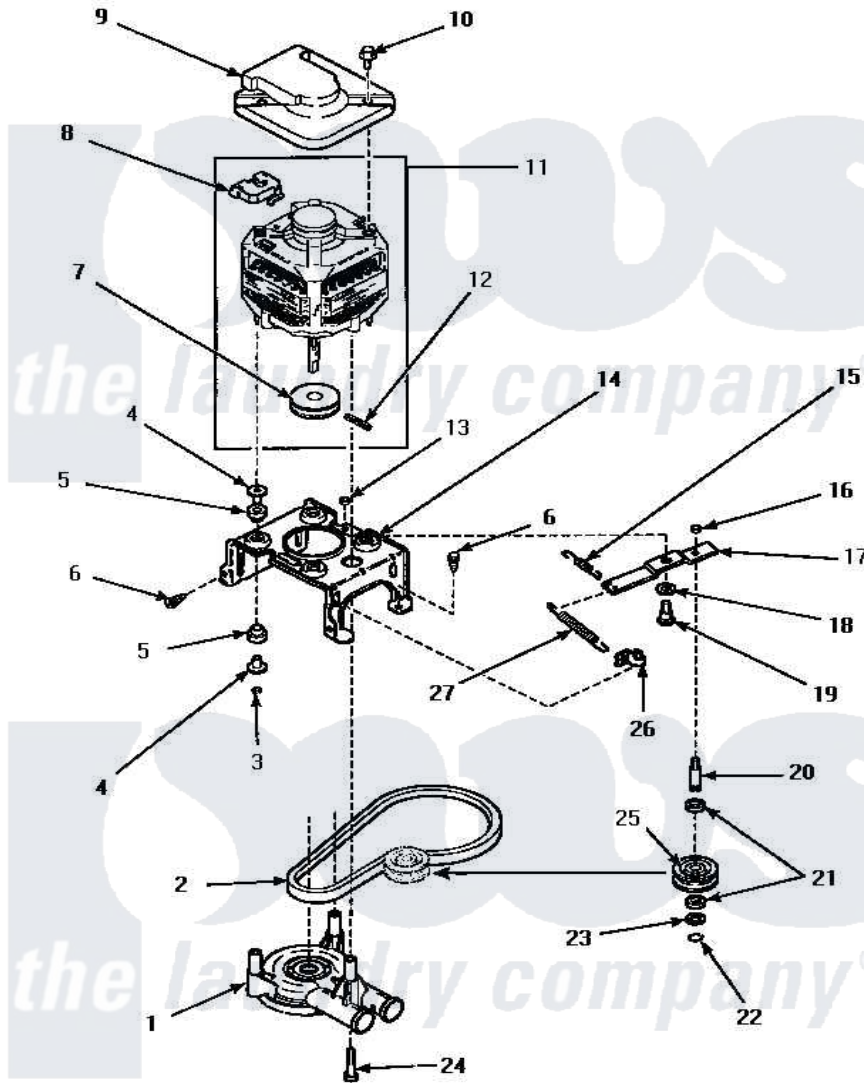

**Amana LW8463W2 (BOM: PLW8463W2 A) 11 - MOTOR, MTG BRKT, BELT, PUMP & IDLER ASSY**

**MOTOR, MOUNTING BRACKET, BELT, PUMP AND IDLER ASSEMBLY**

Amana [Residential Amana LW8463W2 \(BOM: PLW8463W2 A\) Washer Parts](#) Parts Diagram 11 - MOTOR, MTG BRKT, BELT, PUMP & IDLER ASSY  
 Click on the part number to view part

Item	Original Part Number	Replaced By	Status	Part Description
1	36863P	<a href="#">27001233</a>		Pump
2	<a href="#">28808</a>			Belt, Agitate And Spin
3	35423	<a href="#">3400029</a>		Nut, Adapter Plate
4	<a href="#">34791</a>			Post, Mount-Motor
5	<a href="#">34788</a>			Mount, Motor
6	Y31645	<a href="#">27001200</a>		Screw
7	27171		Not Available	PULLEY, MOTOR
8	35632		Not Available	SWITCH, MOTOR
9	34754	<a href="#">40112301</a>		Shield, Motor
10	36639	<a href="#">4312464</a>		Screw
11	34571	<a href="#">27001215</a>		Motor W/Pulley
12	<a href="#">23750</a>			Pin, Roll
13	52566	<a href="#">27001225</a>		Nut, Jam Mid Lock 1/4-20
14	36523	<a href="#">37415P</a>		Kit, Motor Brkt
"	34890		Not Available	BRACKET, MOTOR MOUNT

15	30620		Not Available	SPRING, IDLER LEVER HEL
16	28803	<a href="#">2221070</a>		Clamp, Nylon
17	31054	<a href="#">40041002</a>		Lever, Idler
18	81392	<a href="#">40054701</a>		Washer
19	27229	<a href="#">40038901</a>		Screw, 1/4-20
20	<a href="#">28802</a>			Shaft, Idler
21	<a href="#">Y29443</a>			Washer, Felt
22	<a href="#">23748</a>			Ring, Retaining
23	<a href="#">52549</a>			Washer, 501 ID X3/4 Odx
24	Y34565	<a href="#">40063701</a>		Screw, 10-16 x 1.75
25	28800		Not Available	WHEEL, IDLER
26	<a href="#">28849</a>			Clip, Spring
27	<a href="#">37366</a>			Spring, Idler
NI	258P3		Not Available	KIT, CAPACITOR