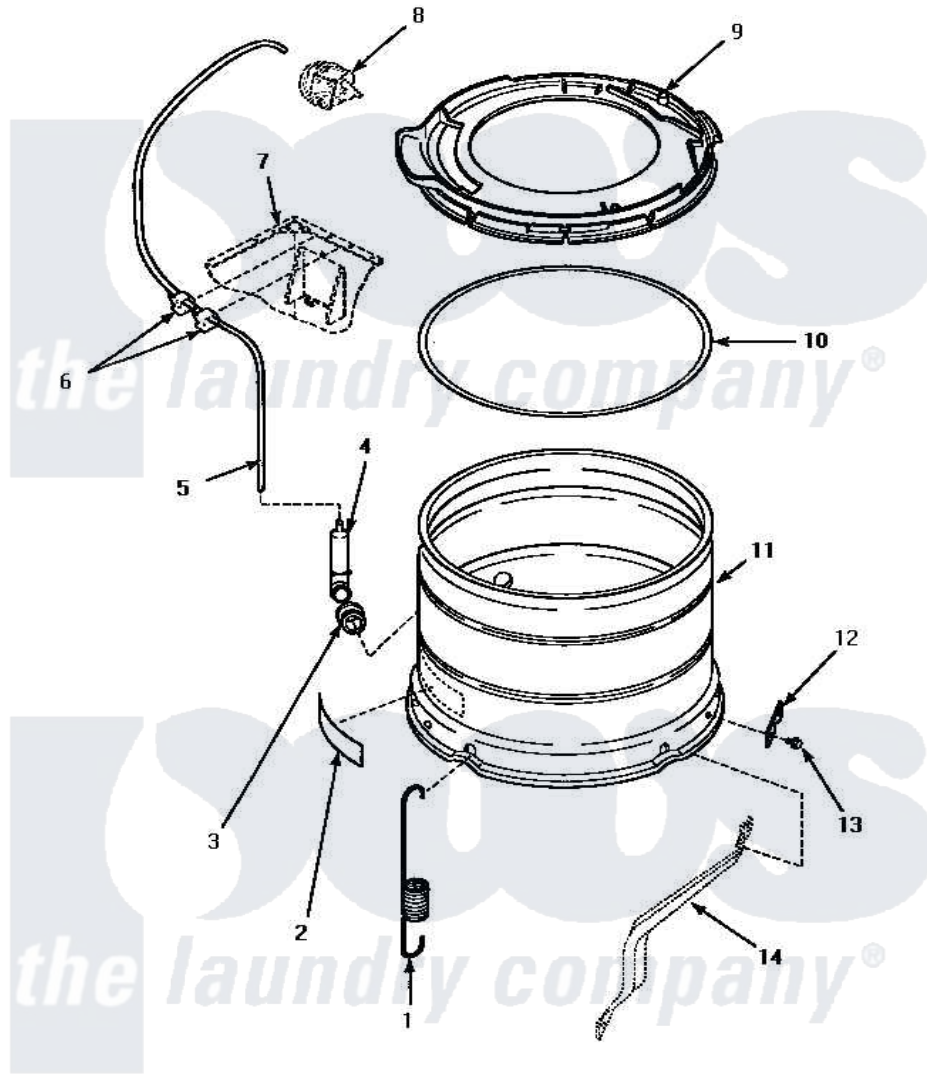

**Amana LW8463W2 (BOM: PLW8463W2 A) 12 - OUTER TUB, COVER & PRESSURE HOSE**

**OUTER TUB, COVER AND PRESSURE HOSE**

Amana Residential Amana LW8463W2 (BOM: PLW8463W2 A) Washer Parts Parts Diagram 12 - OUTER TUB, COVER & PRESSURE HOSE

[Click on the part number to view part](#)

Item	Original Part Number	Replaced By	Status	Part Description
1	<a href="#">35948</a>			Spring, Leg-Large Tub
2	500049		Not Available	STICKER
3	29175	<a href="#">40037801</a>		Grommet
4	30907	<a href="#">40008501</a>		Assembly, Pressure Bulb
5	29213	<a href="#">39125</a>		Tubing 31
6	<a href="#">21036</a>			Clip, Cable
7	Y00000000		Not Available	SEE NOTE CABINET ASSEMBLY -- (SEE FRONT PANEL PAGE)
8	Y00000000		Not Available	SEE NOTE PRESSURE SWITCH -- (SEE GRAPHIC PANEL PAGE)
9	<a href="#">36025P</a>			Assembly, Tub Cover and Gasket
10	<a href="#">32857</a>			Gasket, Tub Cover Small
11	<a href="#">34438P</a>			Assembly, Outer Tub
12	<a href="#">27926</a>			Plate, Leg .063

13

35369

[40128701](#)

Screw, 5/16-18 X .50

14

Y00000000

Not Available

SEE NOTE SUPPORT LEG --  
(SEE BEARING HOUSING  
PAGE)